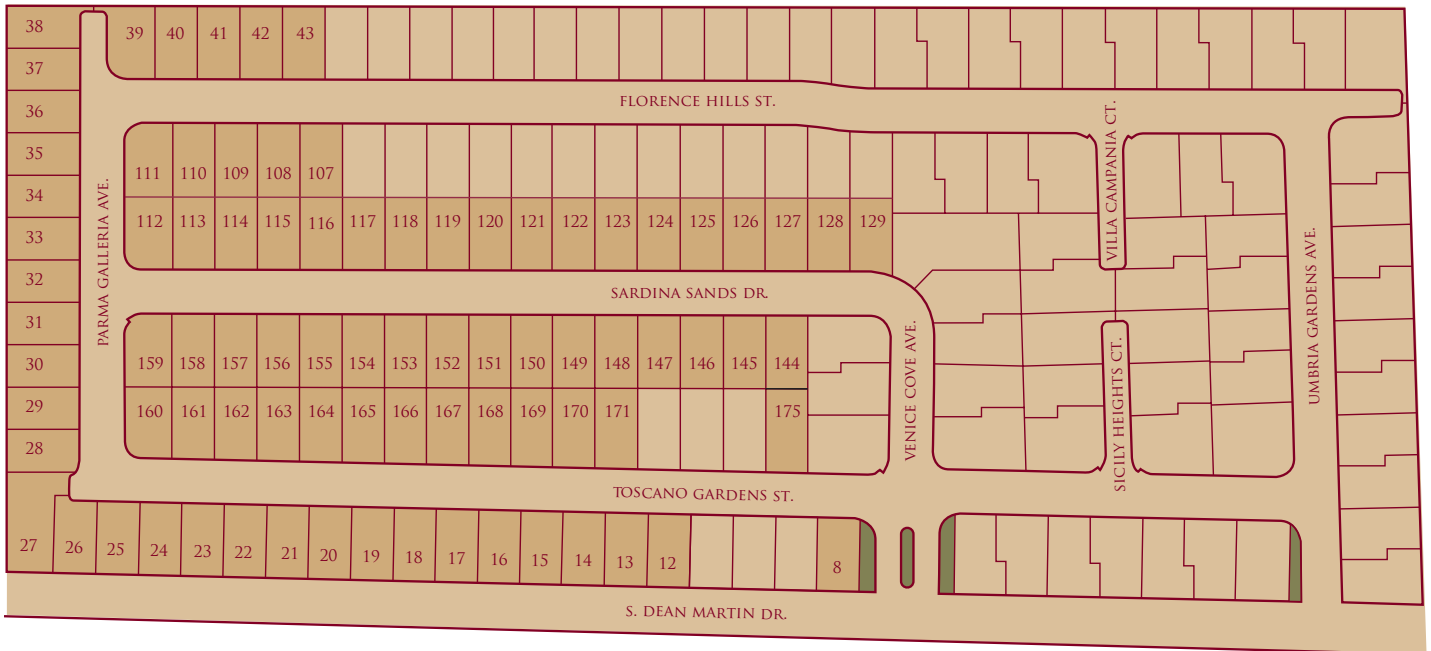

BELCERRO AT SOUTHERN HIGHLANDS

877-420-1868

COMMUNITY MAP

Map not drawn to scale.

 RICHMOND AMERICAN LOTS