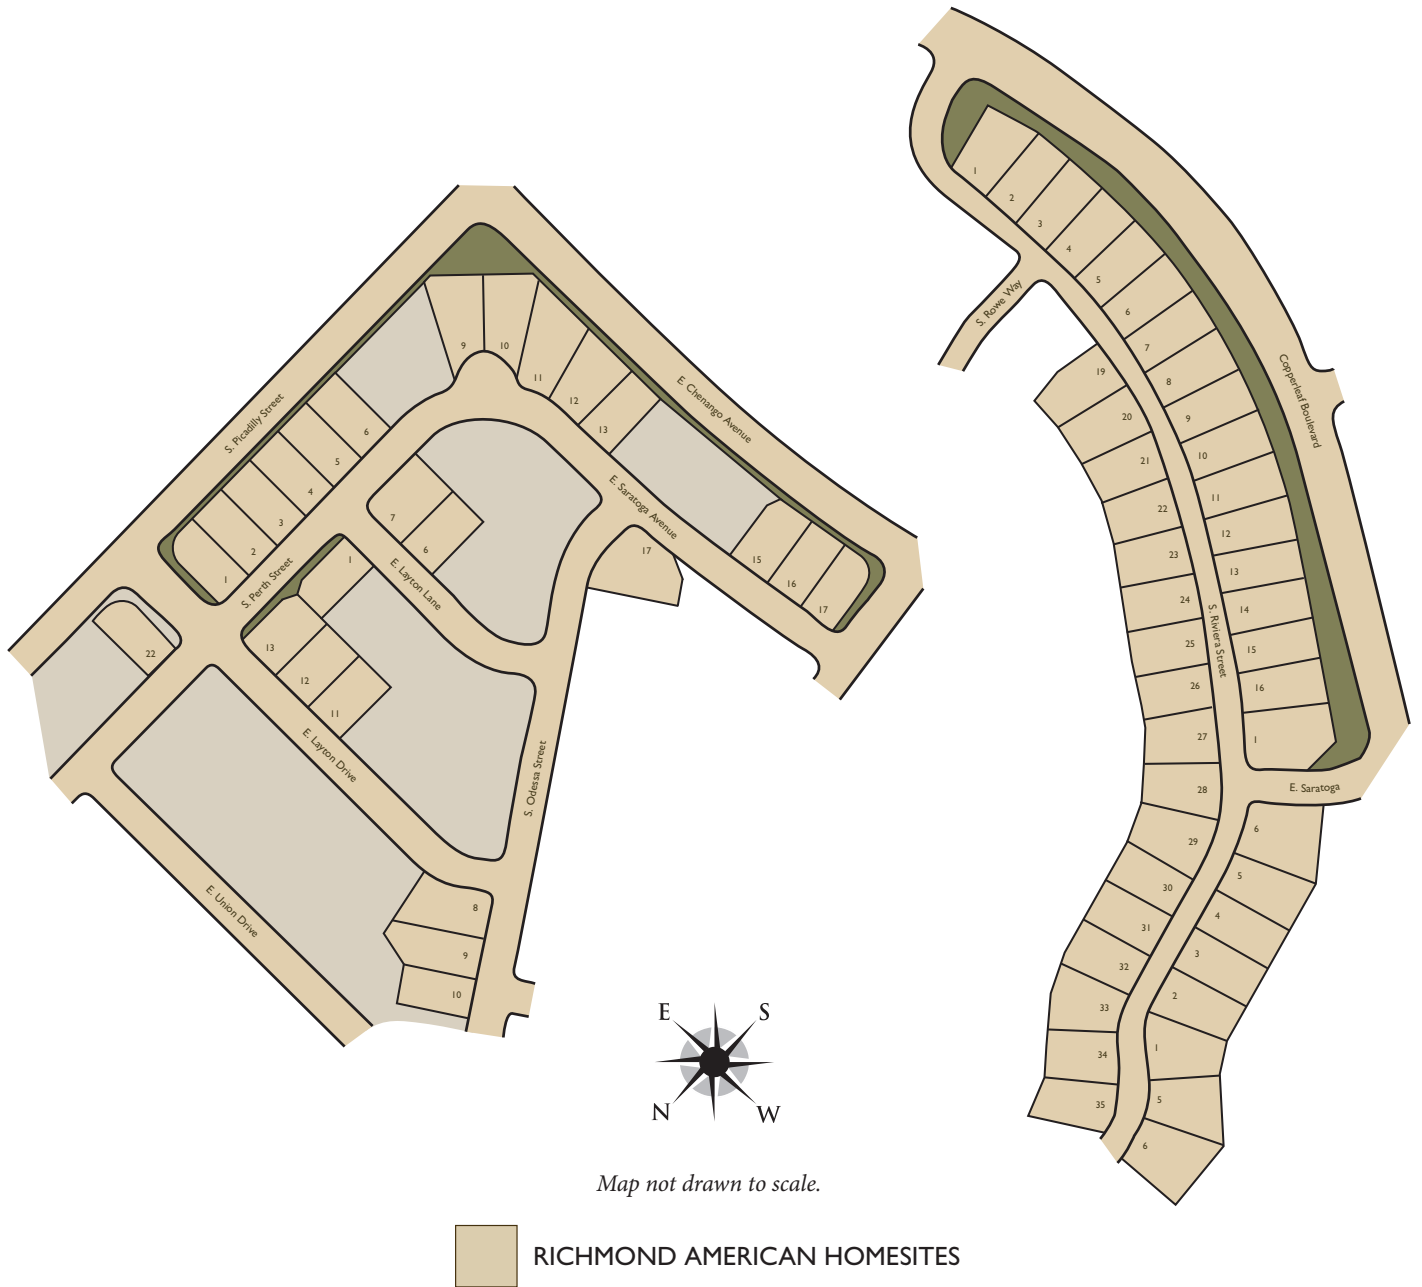

SPRUCE & CHERRY NEIGHBORHOODS AT COPPERLEAF

303-850-5750

COMMUNITY MAP

02/25/11

Map is conceptual only and is not to scale. May depict planned features, the completion of which may be outside the control of Richmond American Homes. ©2011 Richmond American Homes, Richmond American Homes of Colorado, Inc.