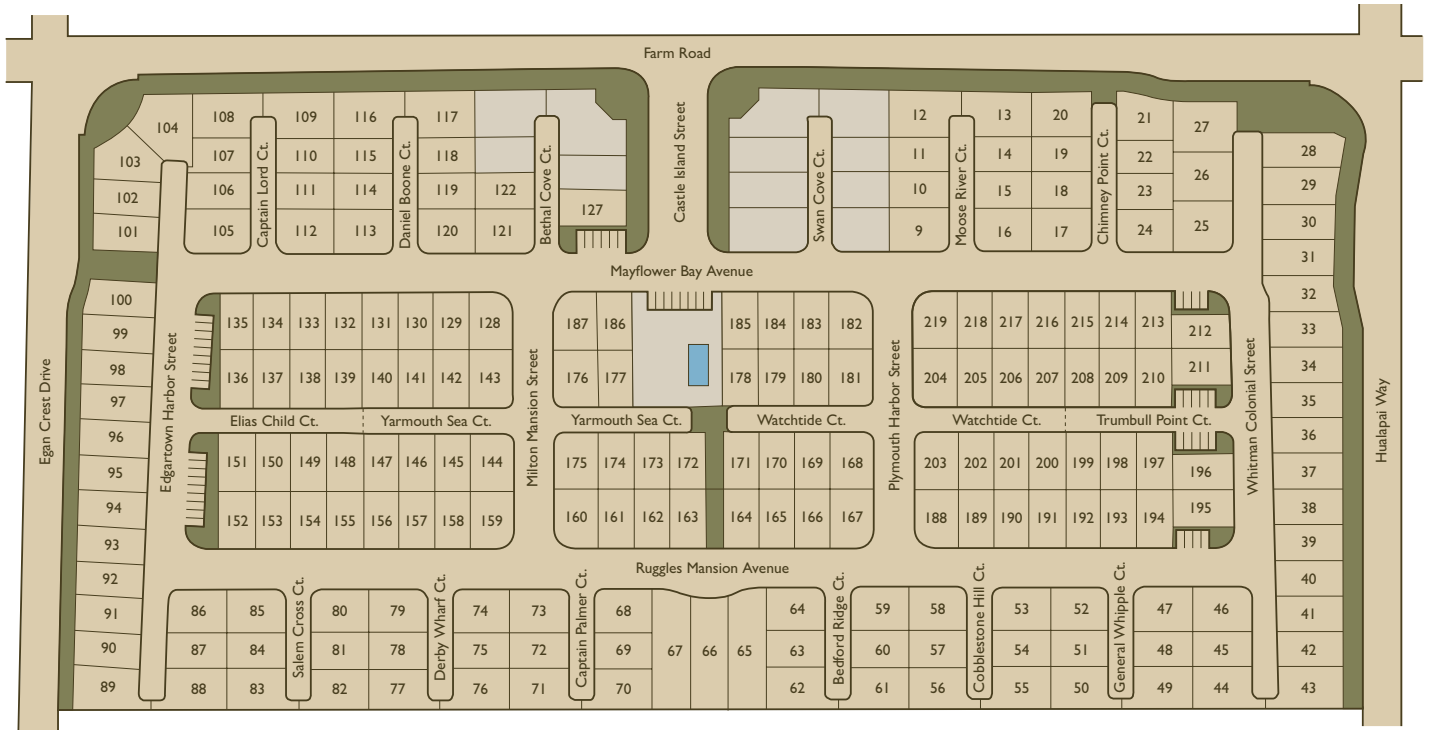

EMERSON AT PROVIDENCE

877-420-1868

COMMUNITY MAP

RICHMOND AMERICAN HOMESITES

Map not drawn to scale.

02/20/11

Map is conceptual only and not to scale. Actual development, including any planned features, may vary from map and may be outside the control of Richmond American Homes. ©2011 Richmond American Homes, Richmond American Homes of Nevada, Inc., Nevada Contractor License #0026417.