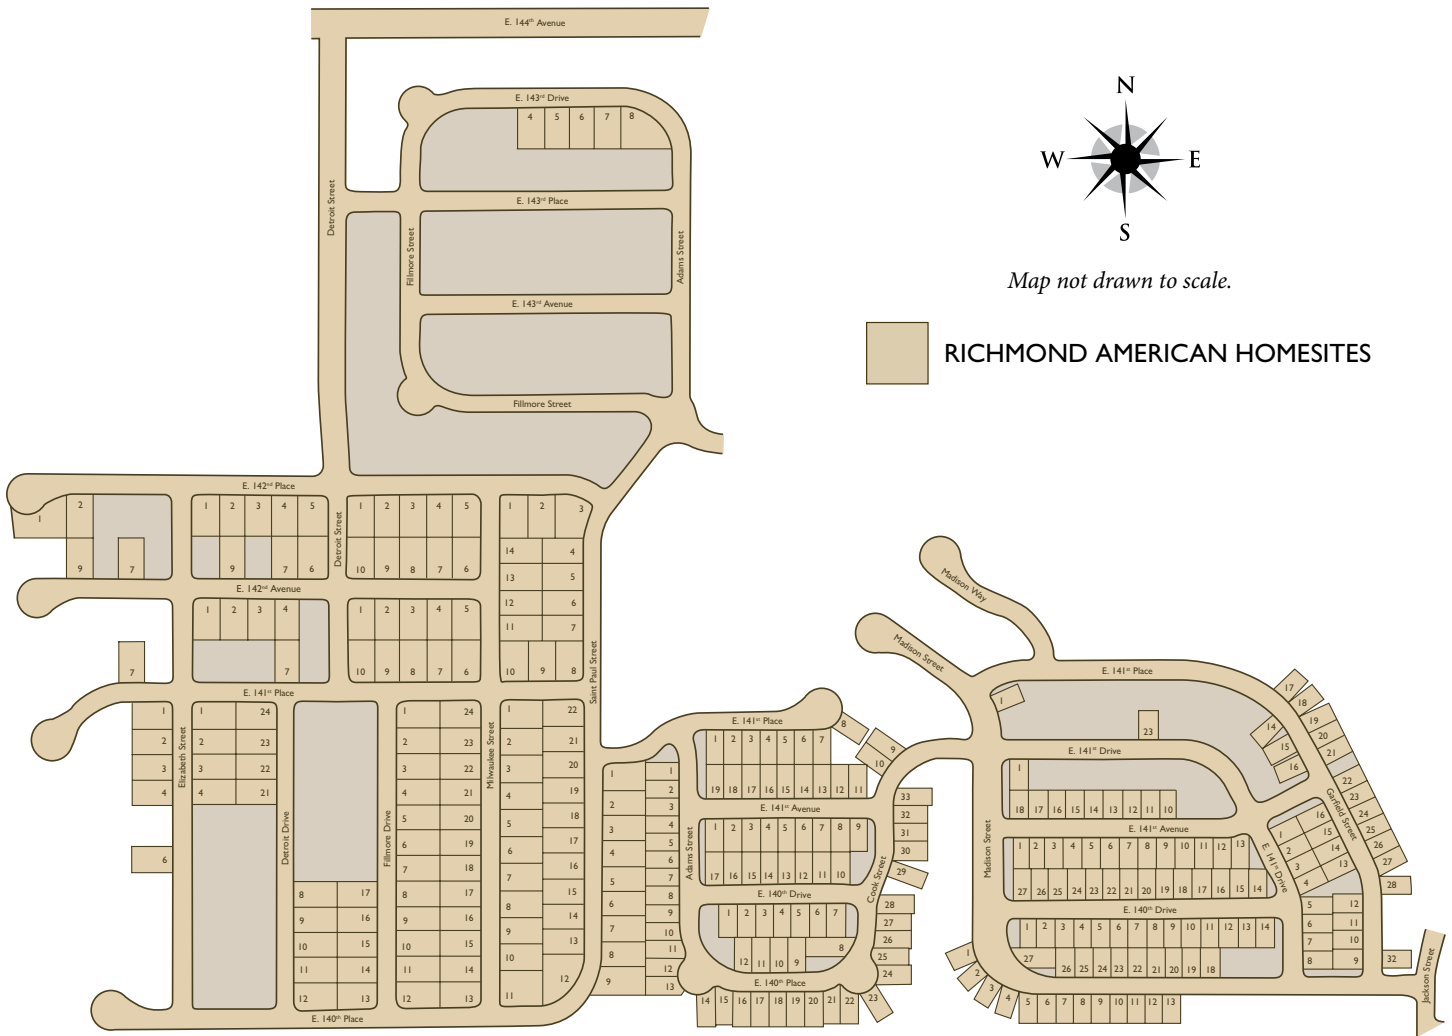

FALLBROOK FARMS

888-402-4663

COMMUNITY MAP

09/03/10

Map is conceptual only and not to scale. Actual development, including any planned features, may vary from map and may be outside the control of Richmond American Homes. ©2010 Richmond American Homes, Richmond American Homes of Colorado, Inc.