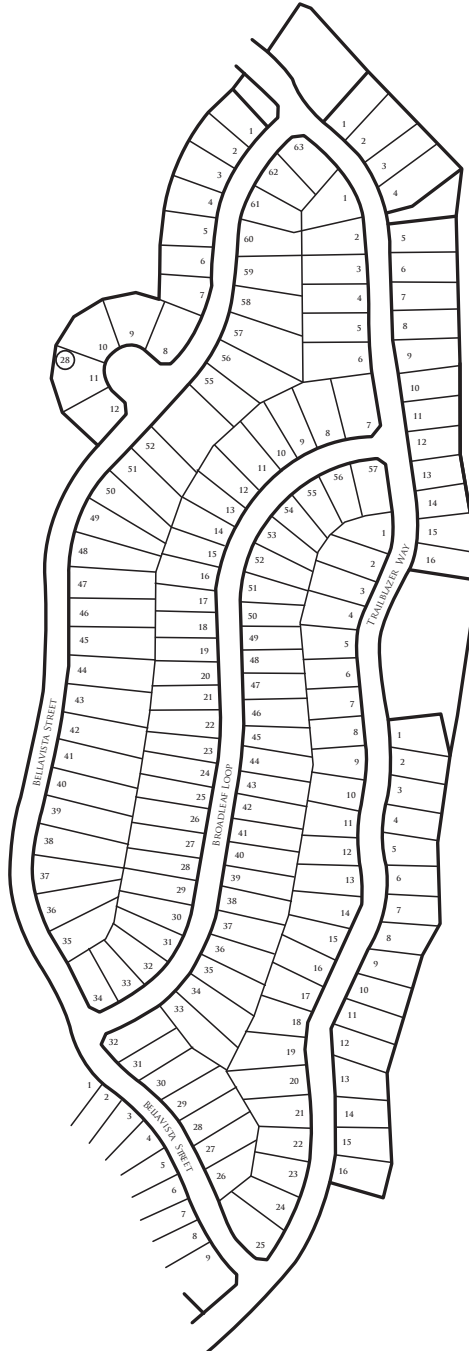

FULLER BLUFF IN THE MEADOWS

Toll-Free: 888-402-HOME

COMMUNITY MAP

Map not drawn to scale.