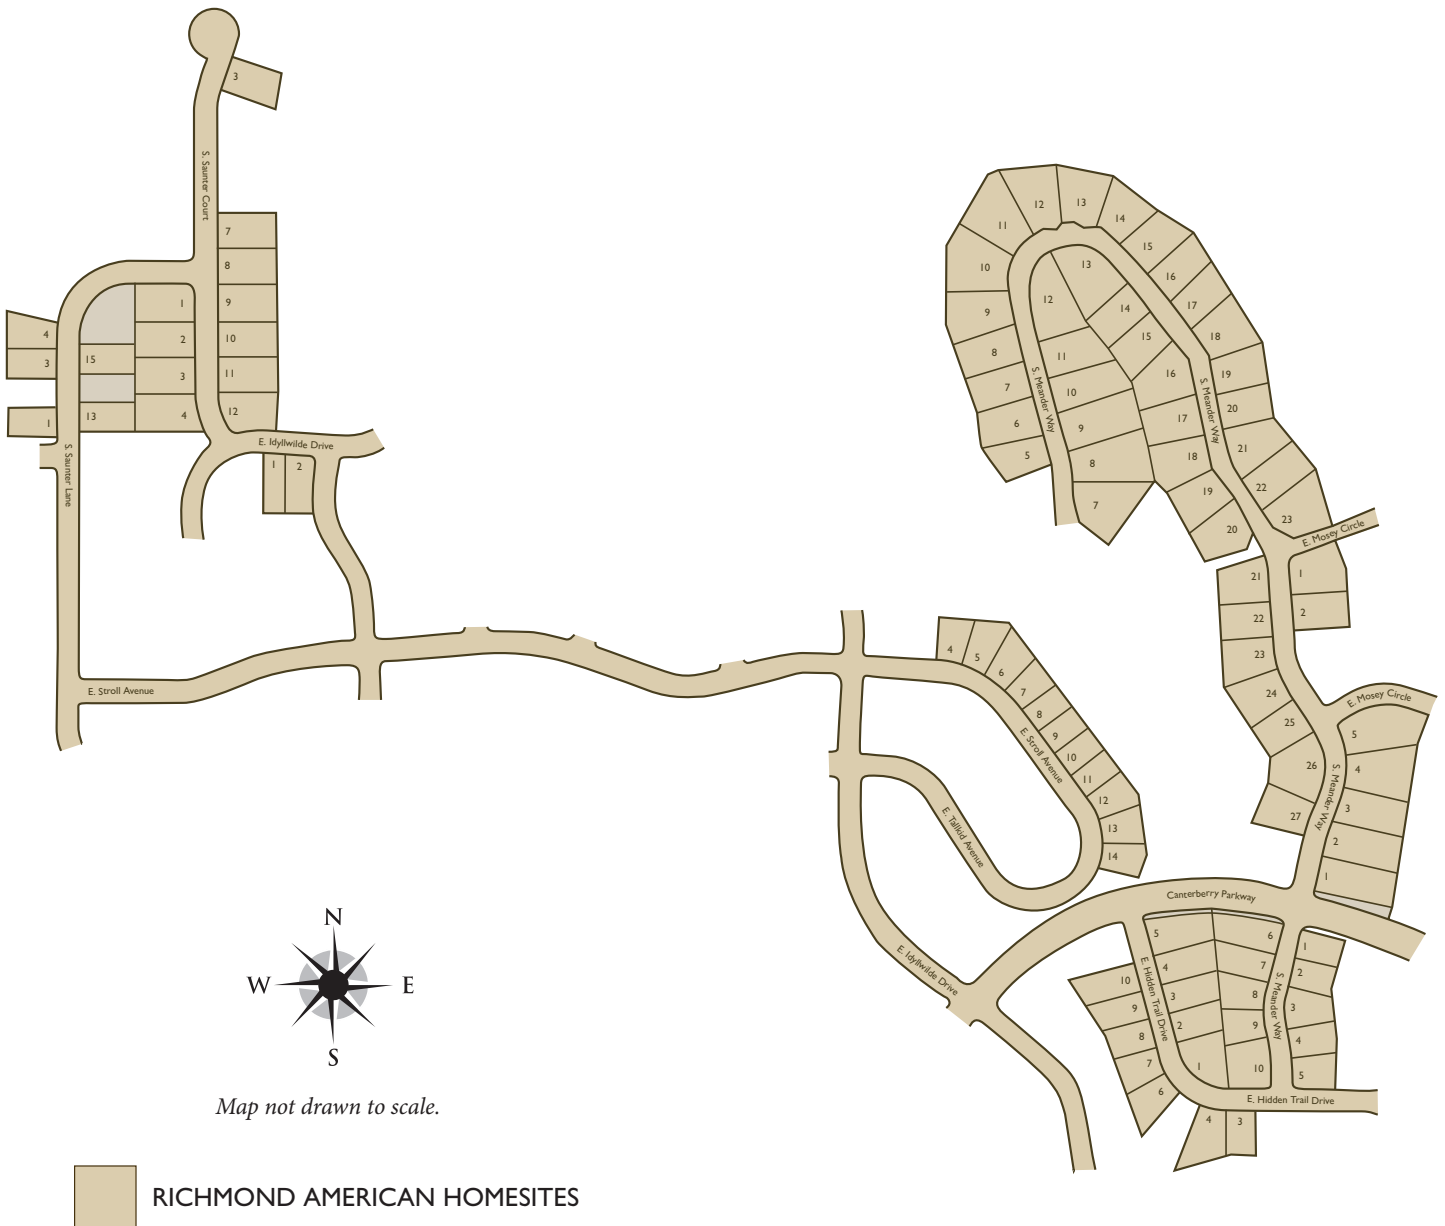

IDYLLWILDE

888-402-4663

COMMUNITY MAP

07/22/11

Map is conceptual only and is not to scale. May depict planned features, the completion of which may be outside the control of Richmond American Homes. ©2011 Richmond American Homes, Richmond American Homes of Colorado, Inc.