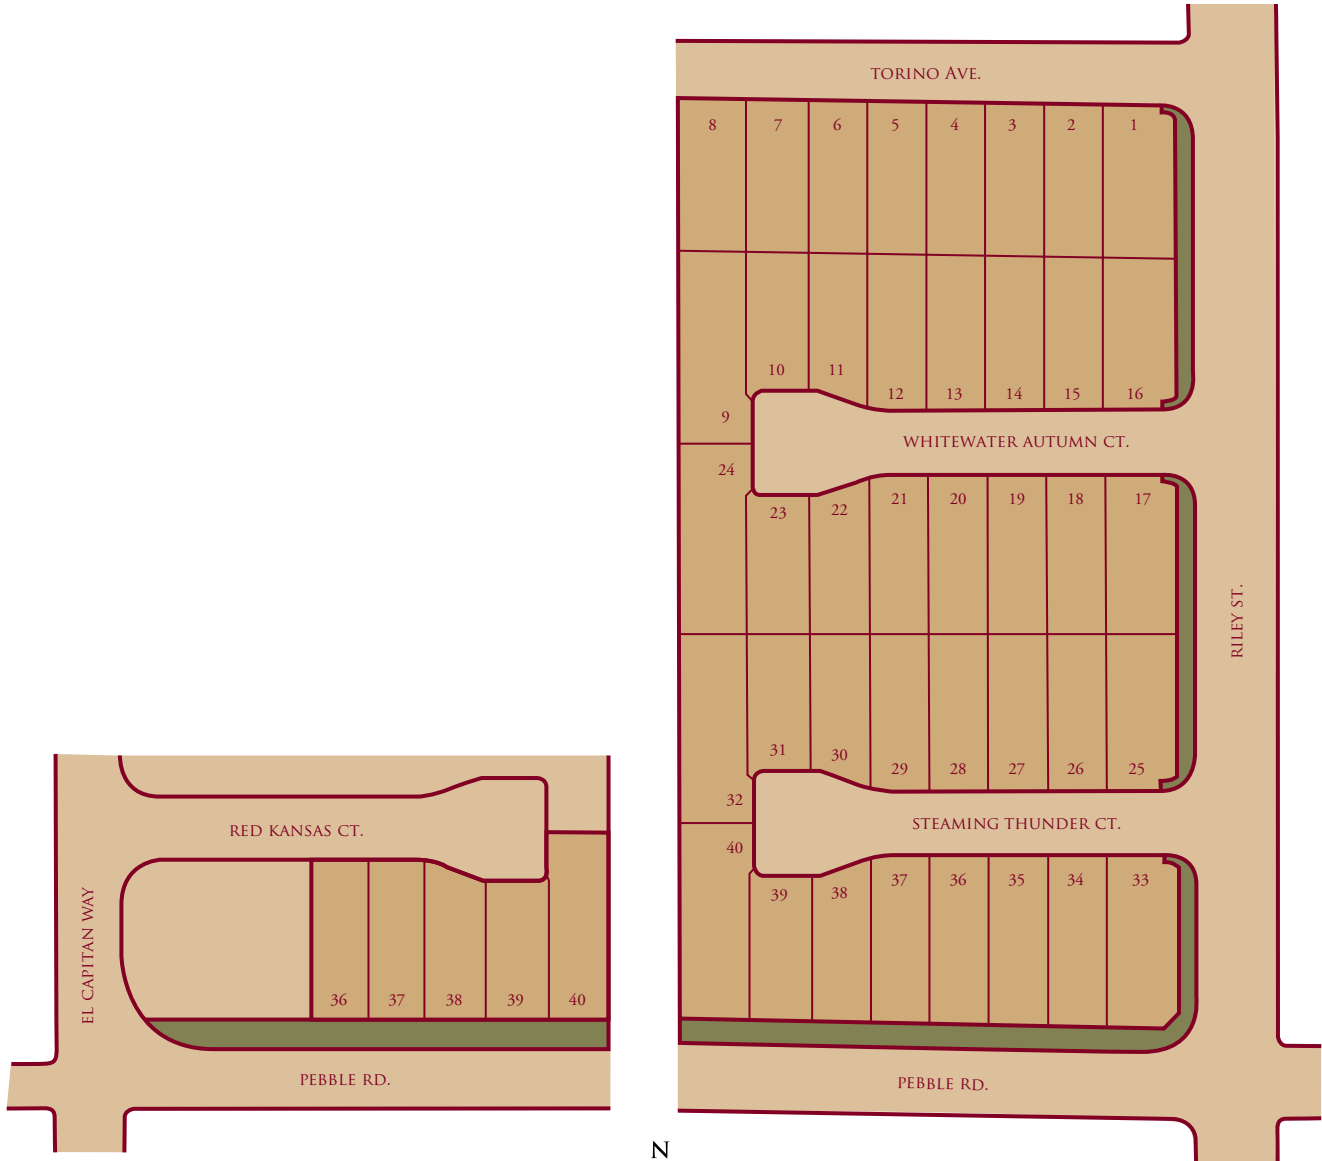

PARK VIEW CROSSING

877-420-1868

COMMUNITY MAP

RICHMOND AMERICAN LOTS

Map not drawn to scale.