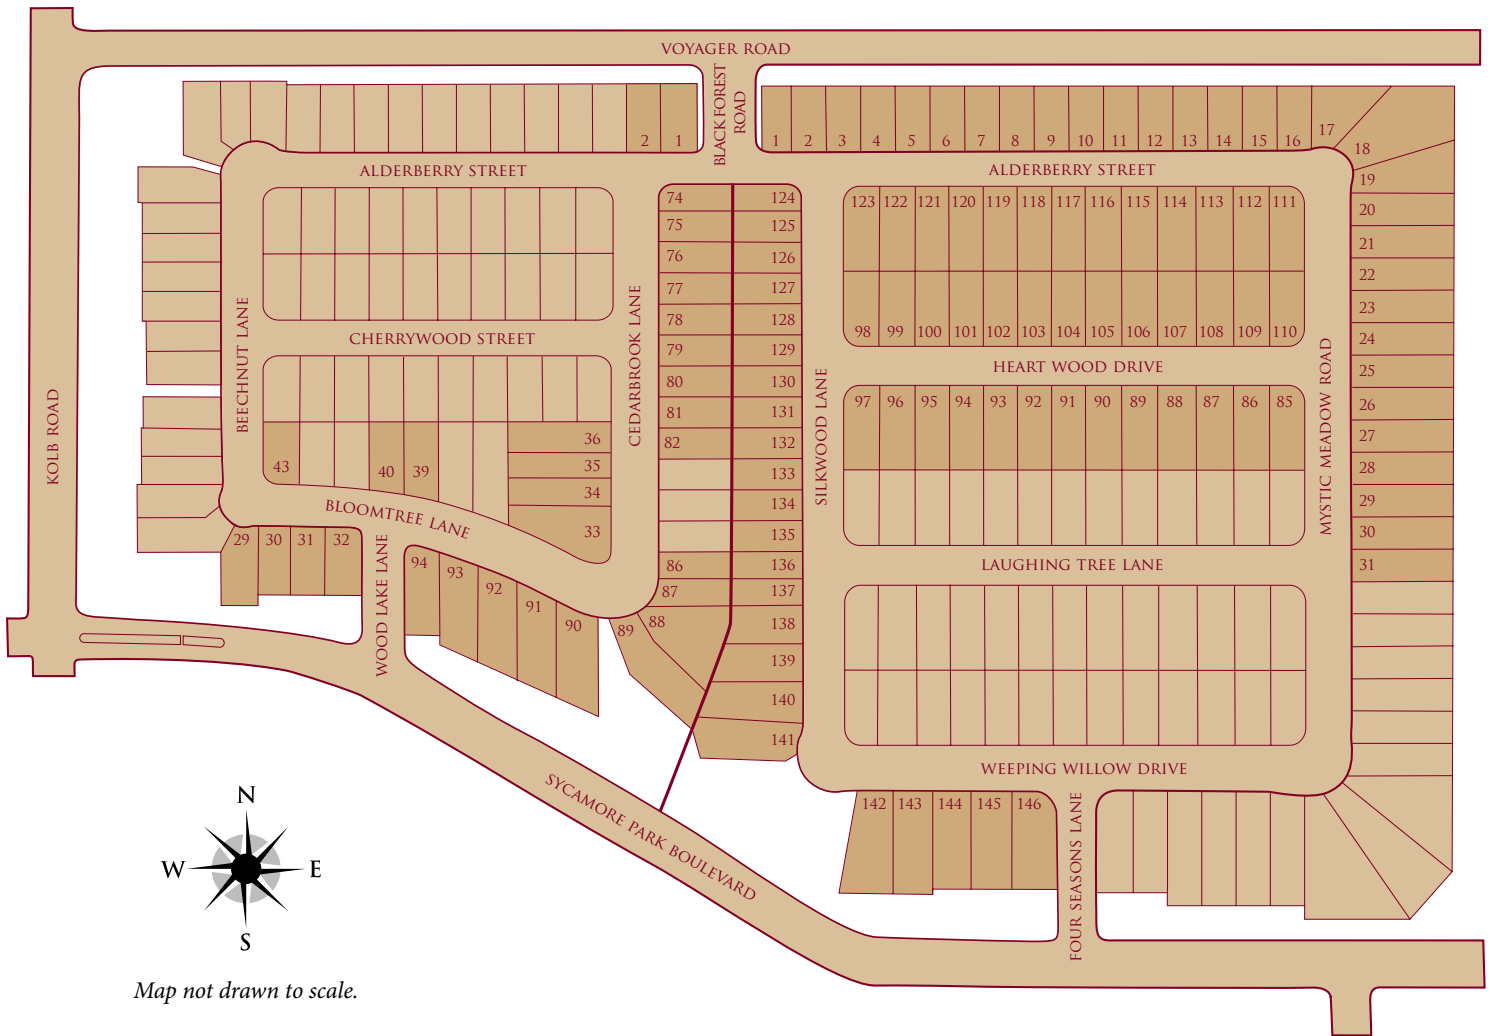

SIGNATURE AT SYCAMORE PARK

Signature Collection – Sales Center: 520-574-0027 • Toll-Free: 877-346-8102

COMMUNITY MAP

Map not drawn to scale.