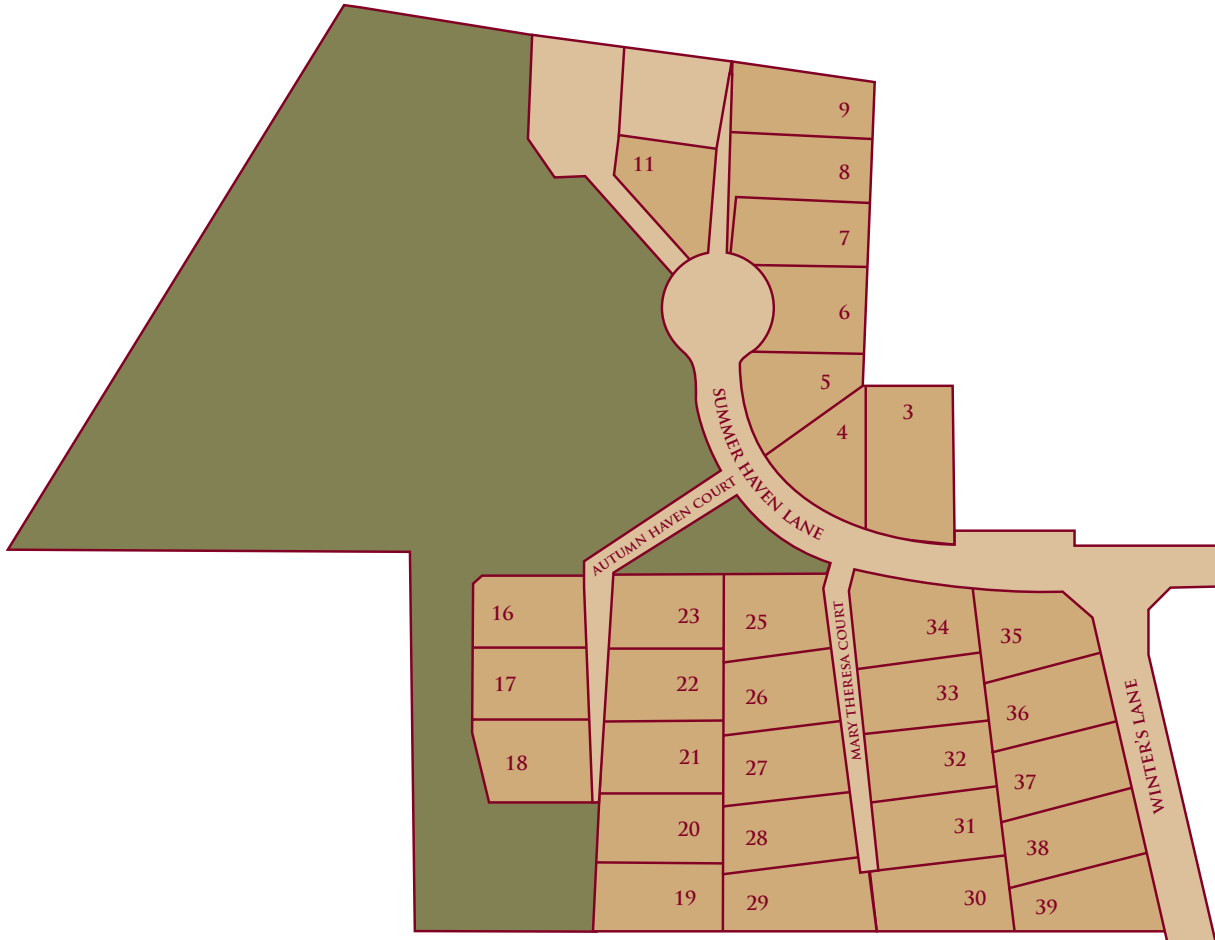

## SUMMER HAVEN

Toll-Free: 888-772-4545

### COMMUNITY MAP

---

*Map not drawn to scale.*