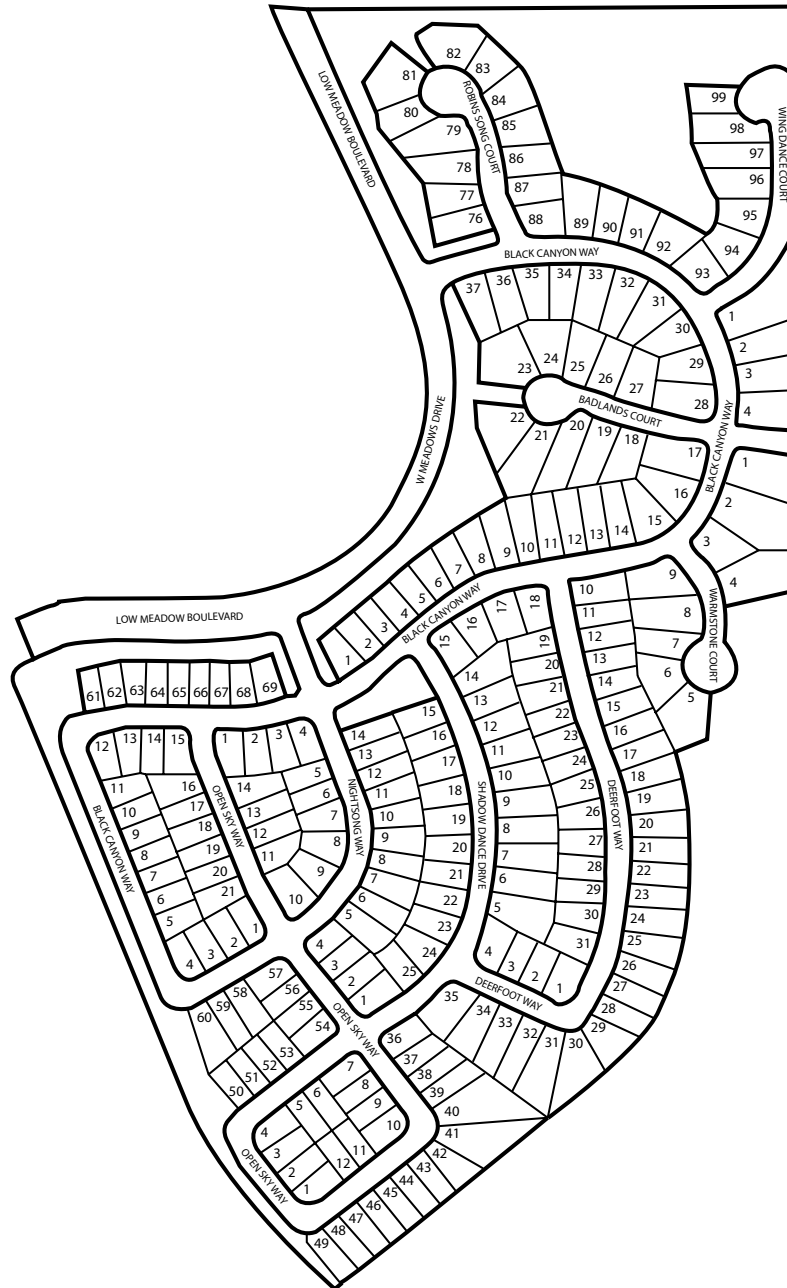

SWEETWOOD IN THE MEADOWS

Sales Center: 303-688-8441 • Toll-Free: 888-402-HOME

COMMUNITY MAP

Map not drawn to scale.

*Floorplans and renderings are conceptual drawings and may vary from actual plans and homes as built. Options and features may not be available on all homes and are subject to change without notice. Actual homes may vary from photos and/or drawings which show upgraded landscaping and may not represent the lowest-priced homes in the community. Features may include optional upgrades and may not be available on all homes. Prices, specifications and availability subject to change without notice. ©2009 Richmond American Homes of Colorado, Inc.