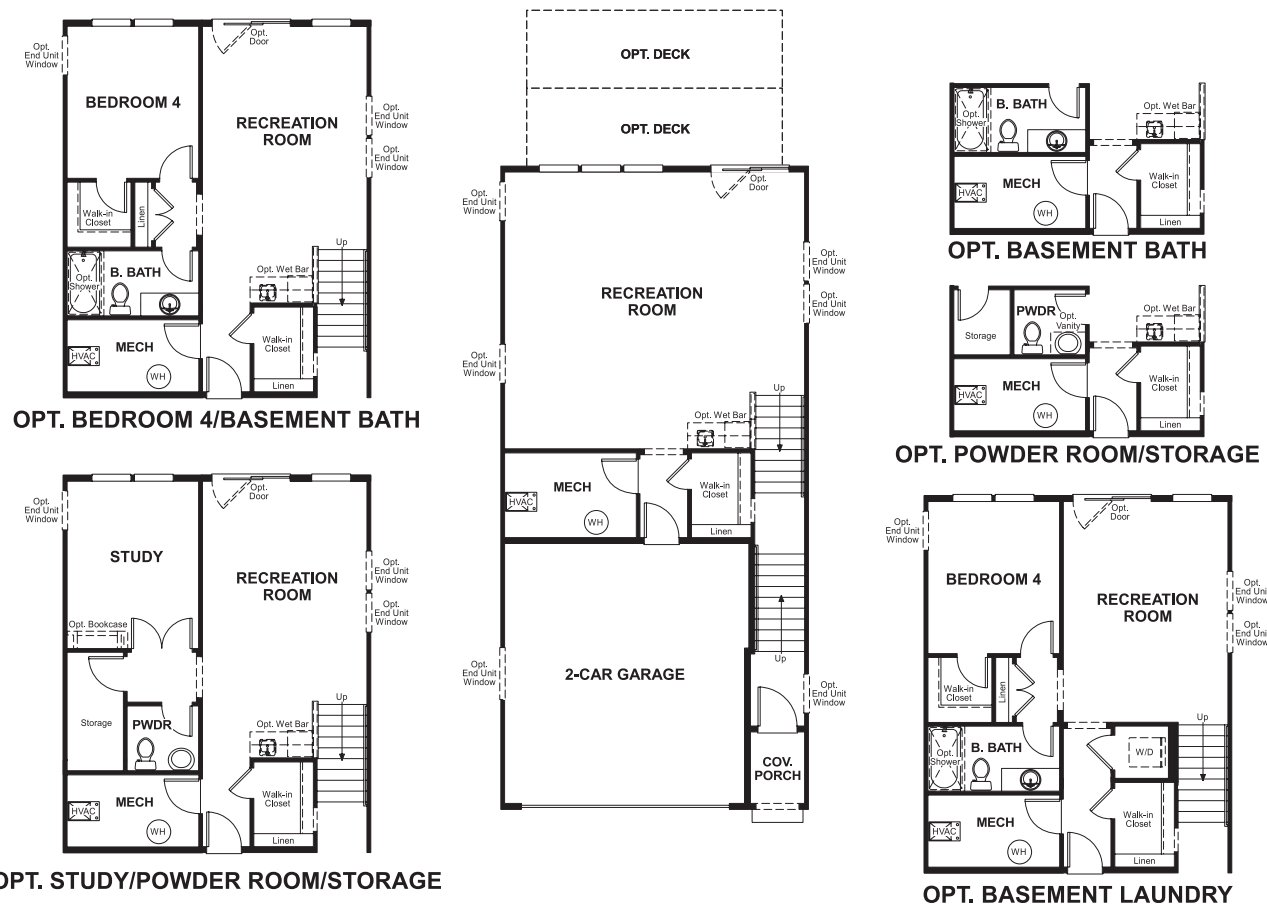

VIENNA

Approx. square feet: 2,850
Stories: 3
Bedrooms: 3 - 4

Garage: 2-car
Plan Number: M737

Floor Plan
Lower Floor

VIENNA

Approx. square feet: 2,850
Stories: 3
Bedrooms: 3 - 4
Garage: 2-car
Plan Number: M737

Elevation A / C / D / B / E / F

Available elevations:

Elevation A / C / D / B / E / F

VIENNA

Approx. square feet: 2,850
Stories: 3
Bedrooms: 3 - 4

Garage: 2-car
Plan Number: M737

Floor Plan
Main Floor

Floor Plan
Second Floor