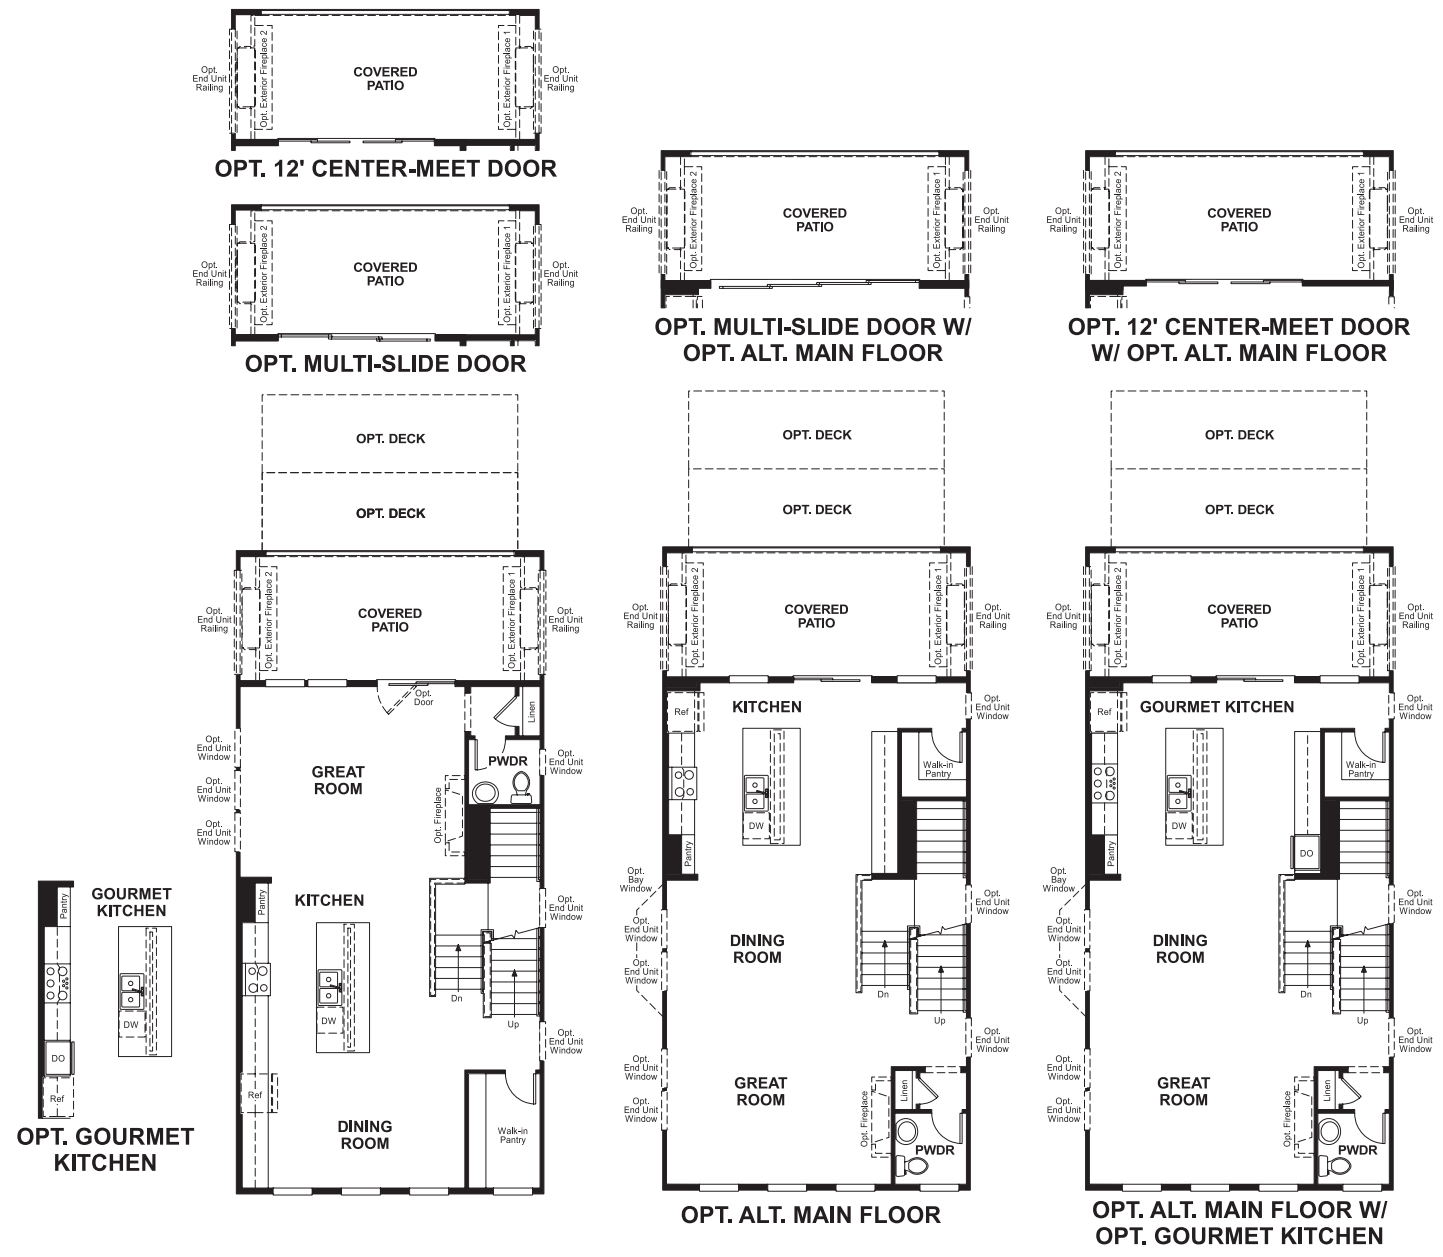

VIENNA

Approx. square feet: 2,850
Stories: 3
Bedrooms: 3 - 4

Garage: 2-car
Plan Number: M737

Floor Plan
Lower Floor

VIENNA

Approx. square feet: 2,850
Stories: 3
Bedrooms: 3 - 4
Garage: 2-car
Plan Number: M737

Elevation A / C / D / B / E / F

Available elevations:

Elevation A / C / D / B / E / F

VIENNA

Approx. square feet: 2,850
Stories: 3
Bedrooms: 3 - 4

Garage: 2-car
Plan Number: M737

Floor Plan
Main Floor

Floor Plan
Second Floor