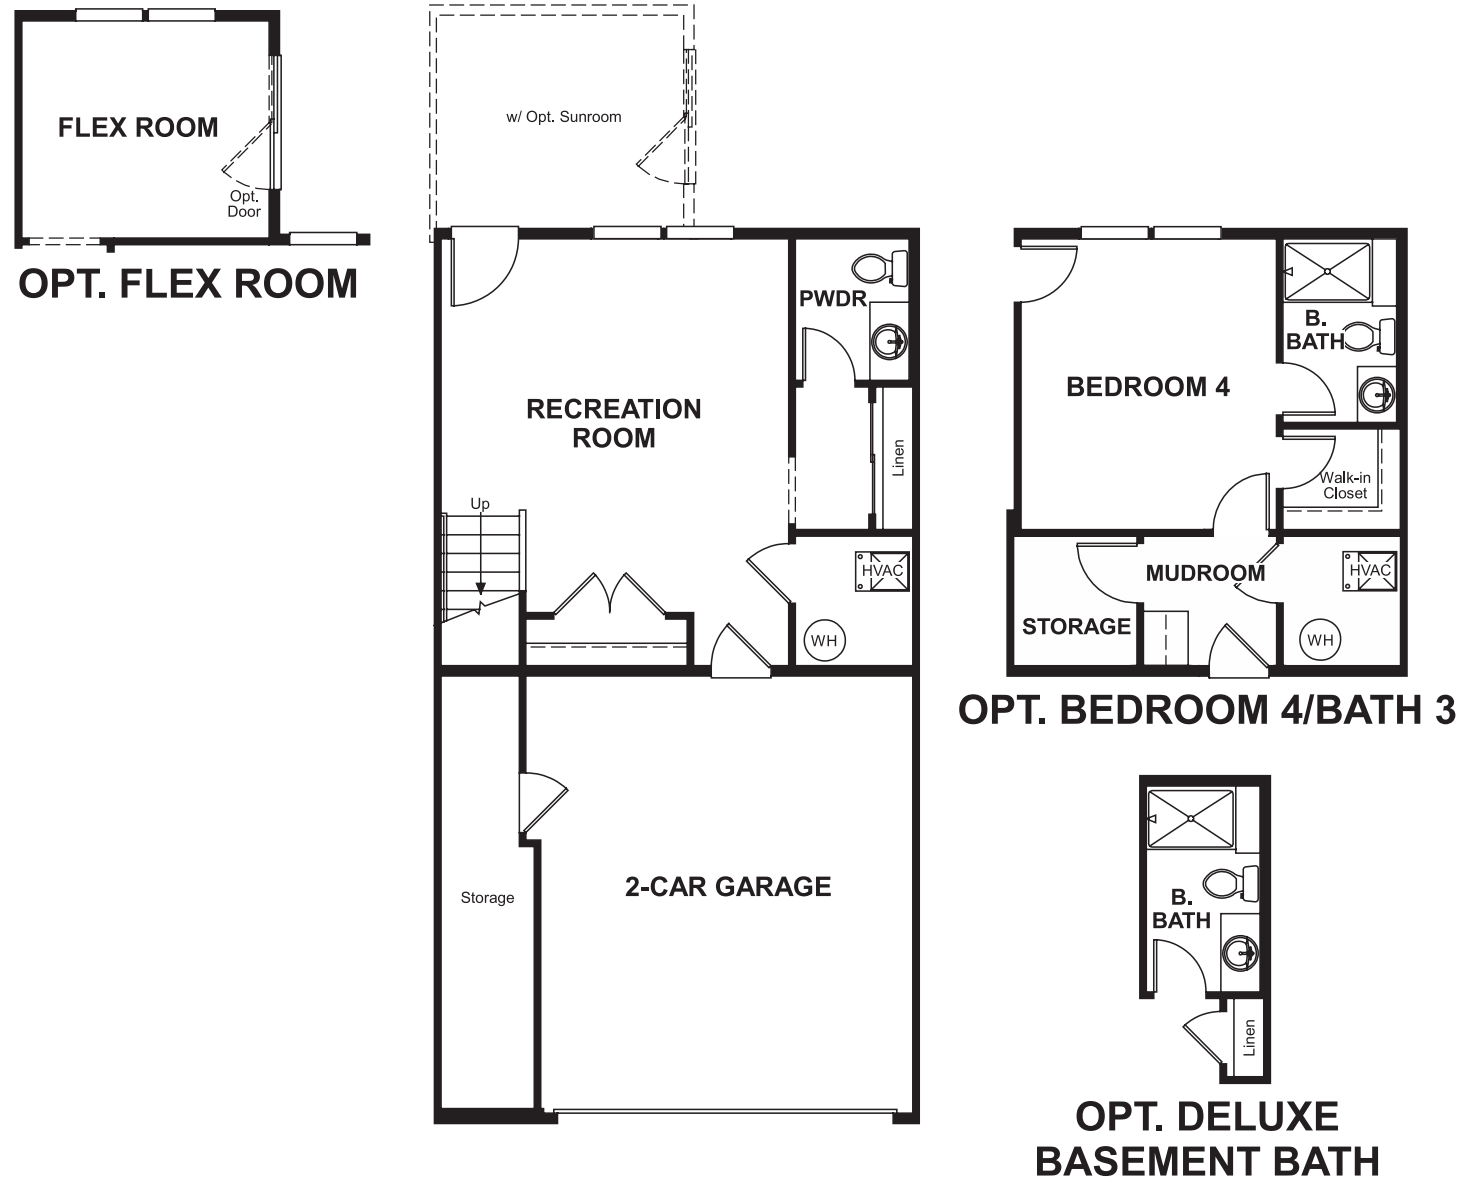

Villaggio Enclave
KEAGAN

Approx. square feet: 2,050
Stories: 3
Bedrooms: 3 - 4

Garage: 2-car
Plan Number: M24K

Floor Plan
Lower Level

COMMUNITY LOCATION
8130 Villaggio Drive
Millersville, MD 21108
410-312-2829

Villaggio Enclave
KEAGAN

Approx. square feet: 2,050
Stories: 3
Bedrooms: 3 - 4
Garage: 2-car
Plan Number: M24K

A graceful three-story plan with a wealth of personalization options, the Keagan includes a hardwood entry, open kitchen with walk-in pantry, great room with optional fireplace and master suite with optional deluxe bath. Completing the design are an optional sunroom and a basement rec room that can be optioned as an extra bedroom.