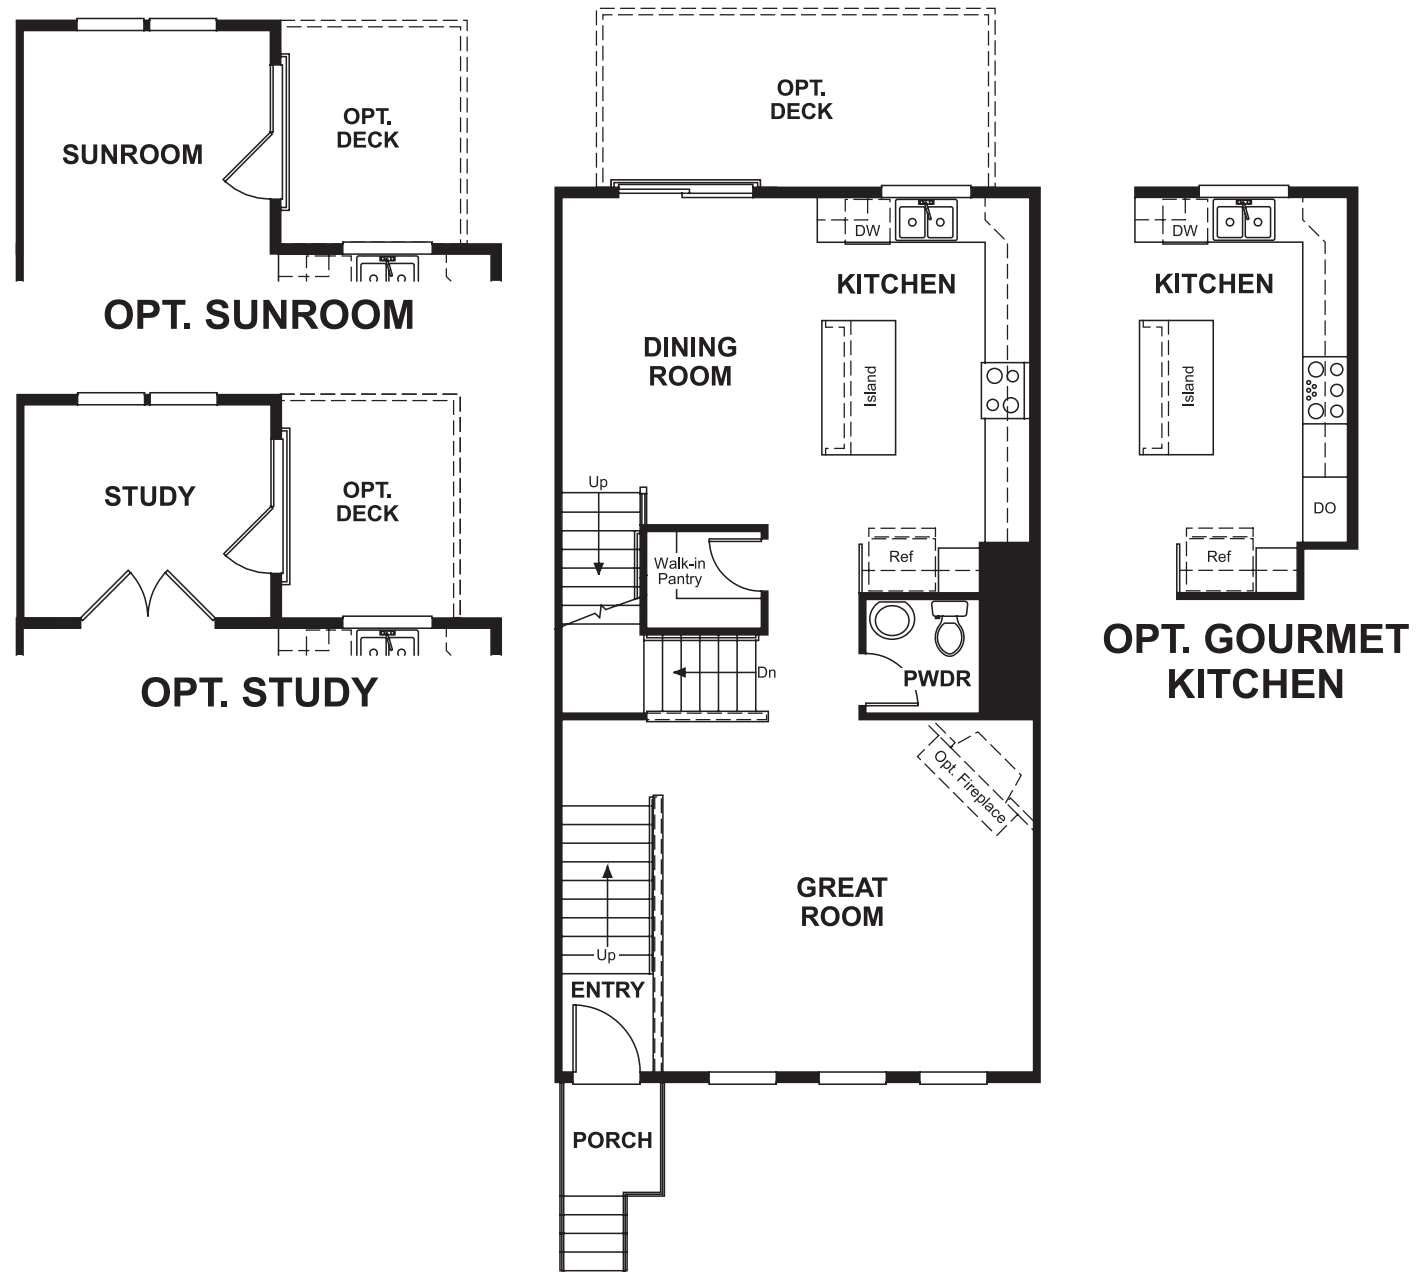

Villaggio Enclave
KEAGAN

Approx. square feet: 2,050
Stories: 3
Bedrooms: 3 - 4
Garage: 2-car
Plan Number: M24K

A graceful three-story plan with a wealth of personalization options, the Keagan includes a hardwood entry, open kitchen with walk-in pantry, great room with optional fireplace and master suite with optional deluxe bath. Completing the design are an optional sunroom and a basement rec room that can be optioned as an extra bedroom.

Elevation E,A,C,B,D,F

Available elevations:

Elevation E,A,C,B,D,F

COMMUNITY LOCATION
8130 Villaggio Drive
Millersville, MD 21108
410-312-2829

Floor Plan
Main Floor

Floor Plan
Second Floor