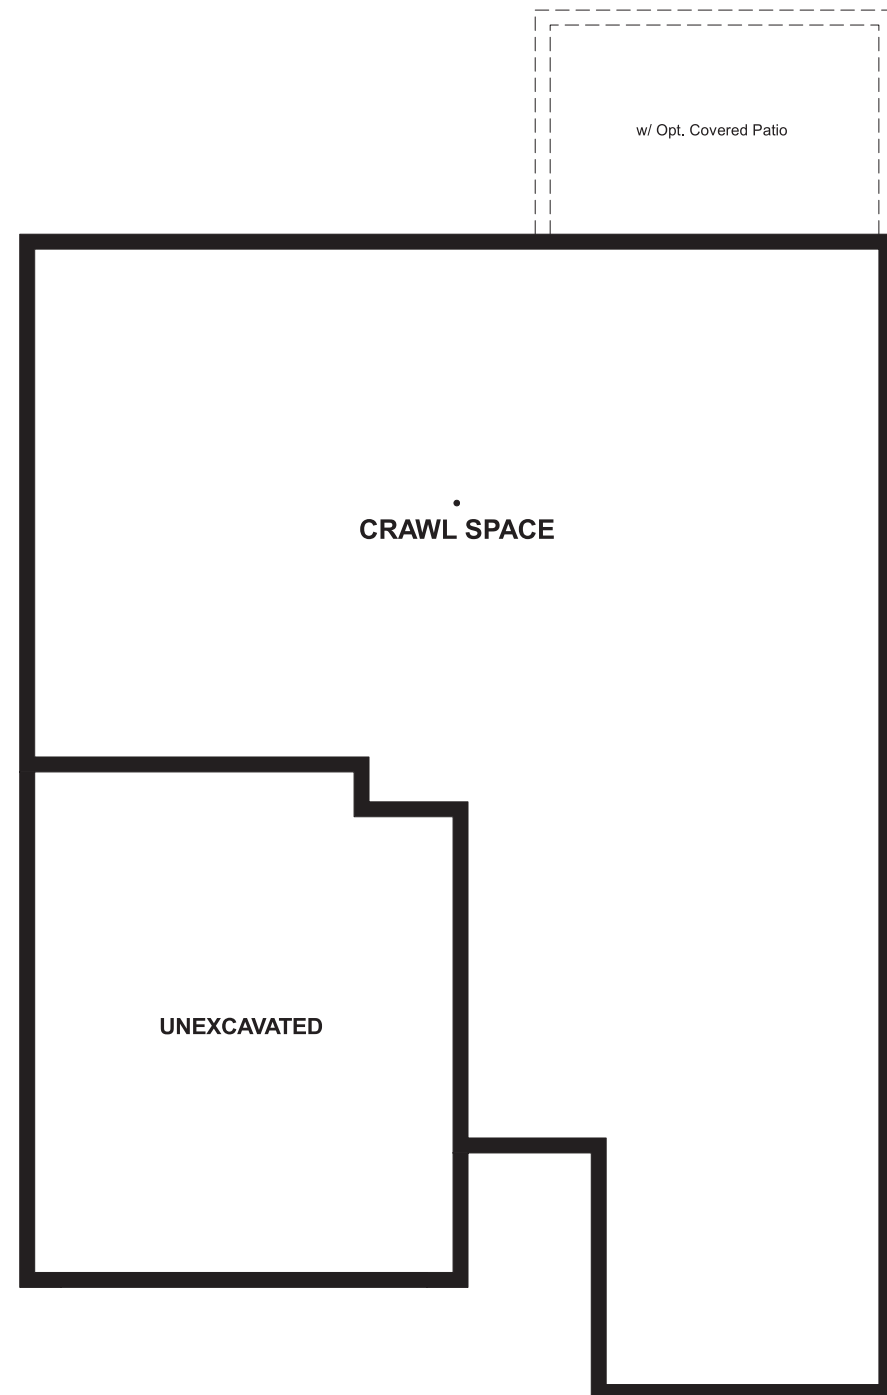

CRAWL SPACE

ELEVATION F

ABOUT THE AMETHYST

This ranch-style floor plan offers an open layout that's perfect for entertaining. Gather with friends and family in the expansive great room, dining room and kitchen, and add a covered patio for additional outdoor living space. The master bedroom has a large walk-in closet and a private bath.