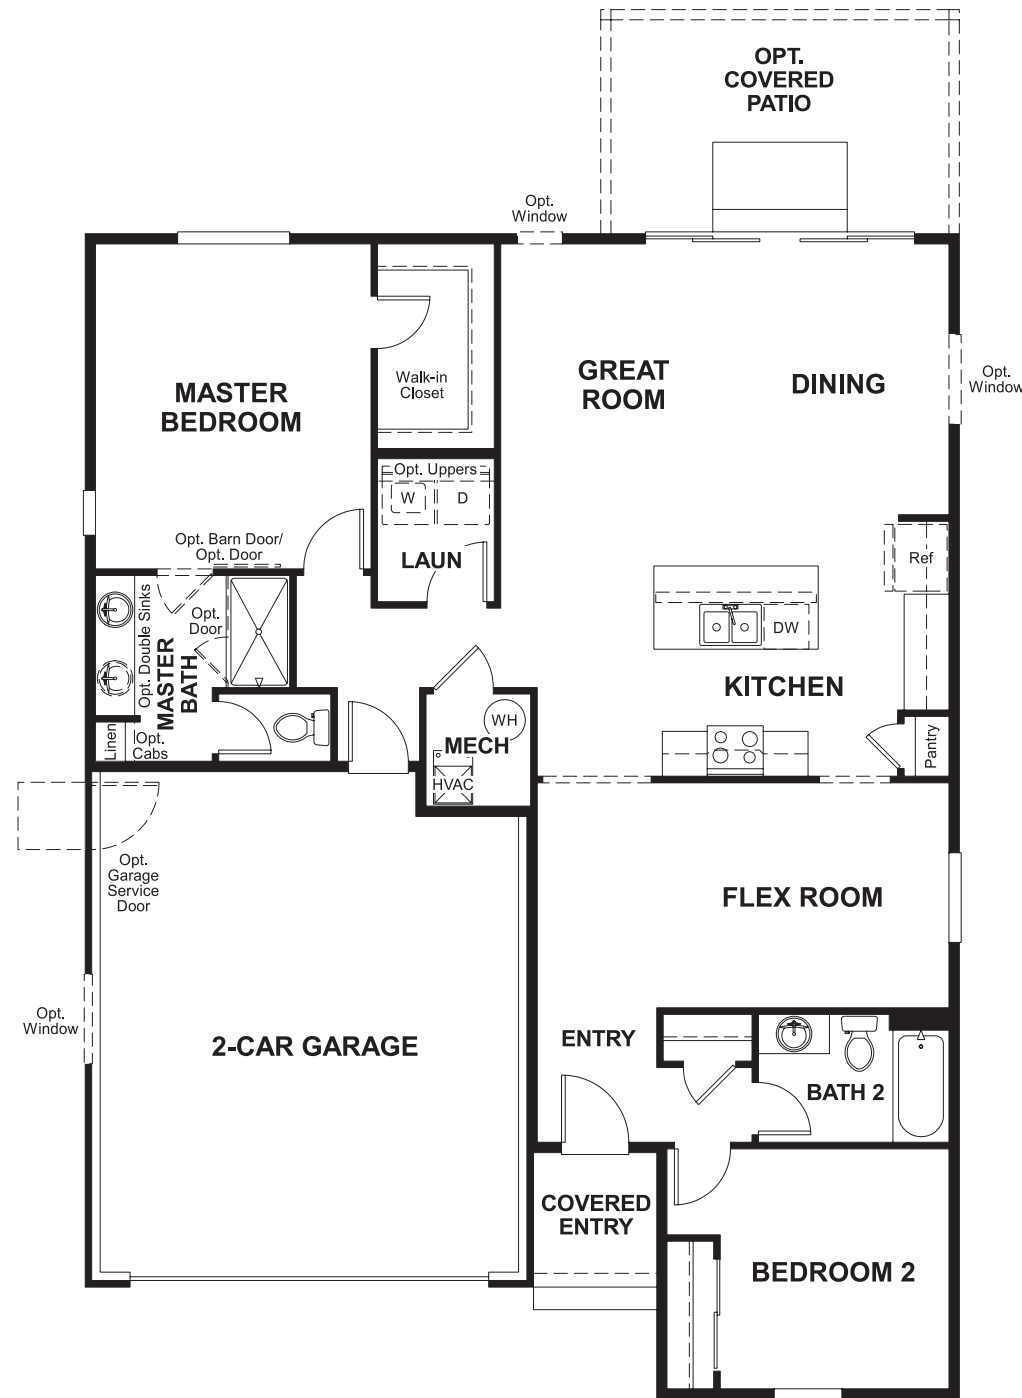

CRAWL SPACE

ELEVATION F

ABOUT THE AMETHYST

This ranch-style floor plan offers an open layout that's perfect for entertaining. Gather with friends and family in the expansive great room, dining room and kitchen, and add a covered patio for additional outdoor living space. The master bedroom has a large walk-in closet and a private bath.

ELEVATION A

ELEVATION B

ELEVATION C

ELEVATION D

ELEVATION E

COMMUNITY LOCATION:

Seasons at Bella Mesa | Mikelson Boulevard & Mitchell Street | Castle Rock, CO 80104 | 303.850.5750

Floor plans and renderings are conceptual drawings and may vary from actual plans and homes as built. Options and features may not be available on all homes and are subject to change without notice. Actual homes may vary from photos and/or drawings which show upgraded landscaping and may not represent the lowest-priced homes in the community. Features may include optional upgrades and may not be available on all homes. Square footage numbers are approximate and are subject to change without notice. ©2019 Richmond American Homes, Richmond American Homes of Colorado, Inc. 5/10/2019

MAIN FLOOR

MAIN FLOOR OPTIONS

Floor plans and renderings are conceptual drawings and may vary from actual plans and homes as built. Options and features may not be available on all homes and are subject to change without notice. Actual homes may vary from photos and/or drawings which show upgraded landscaping and may not represent the lowest-priced homes in the community. Features may include optional upgrades and may not be available on all homes. Square footage numbers are approximate and are subject to change without notice. Prices, specifications and availability subject to change without notice. ©2019 Richmond American Homes, Richmond American Homes of Colorado, Inc. 5/10/2019