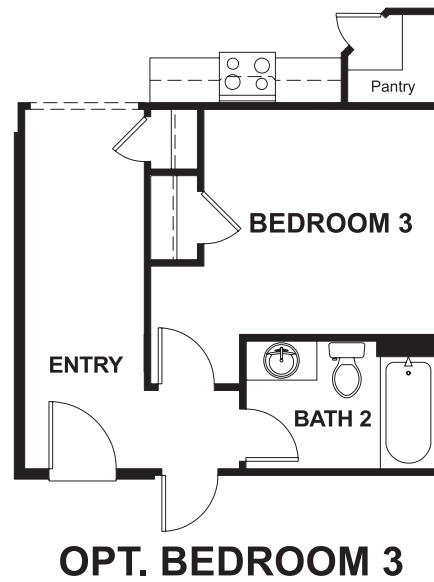

MAIN FLOOR

MAIN FLOOR OPTIONS

Floor plans and renderings are conceptual drawings and may vary from actual plans and homes as built. Options and features may not be available on all homes and are subject to change without notice. Actual homes may vary from photos and/or drawings which show upgraded landscaping and may not represent the lowest-priced homes in the community. Features may include optional upgrades and may not be available on all homes. Square footage numbers are approximate and are subject to change without notice. Prices, specifications and availability subject to change without notice. ©2019 Richmond American Homes, Richmond American Homes of Colorado, Inc. 5/10/2019

Floor plans and renderings are conceptual drawings and may vary from actual plans and homes as built. Options and features may not be available on all homes and are subject to change without notice. Actual homes may vary from photos and/or drawings which show upgraded landscaping and may not represent the lowest-priced homes in the community. Features may include optional upgrades and may not be available on all homes. Square footage numbers are approximate and are subject to change without notice. Prices, specifications and availability subject to change without notice. ©2019 Richmond American Homes, Richmond American Homes of Colorado, Inc. 5/10/2019