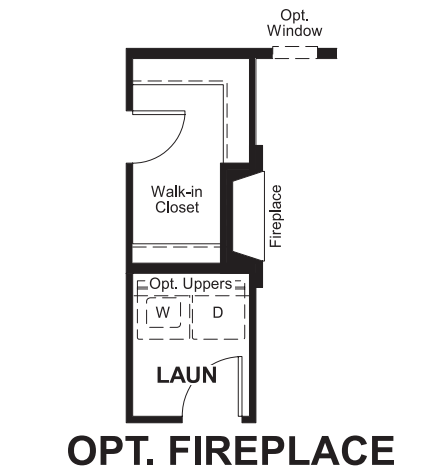

MAIN FLOOR

MAIN FLOOR OPTIONS

Floor plans and renderings are conceptual drawings and may vary from actual plans and homes as built. Options and features may not be available on all homes and are subject to change without notice. Actual homes may vary from photos and/or drawings which show upgraded landscaping and may not represent the lowest-priced homes in the community. Features may include optional upgrades and may not be available on all homes. Square footage numbers are approximate and are subject to change without notice. Prices, specifications and availability subject to change without notice. ©2019 Richmond American Homes, Richmond American Homes of Colorado, Inc. 5/10/2019

Floor plans and renderings are conceptual drawings and may vary from actual plans and homes as built. Options and features may not be available on all homes and are subject to change without notice. Actual homes may vary from photos and/or drawings which show upgraded landscaping and may not represent the lowest-priced homes in the community. Features may include optional upgrades and may not be available on all homes. Square footage numbers are approximate and are subject to change without notice. Prices, specifications and availability subject to change without notice. ©2019 Richmond American Homes, Richmond American Homes of Colorado, Inc. 5/10/2019