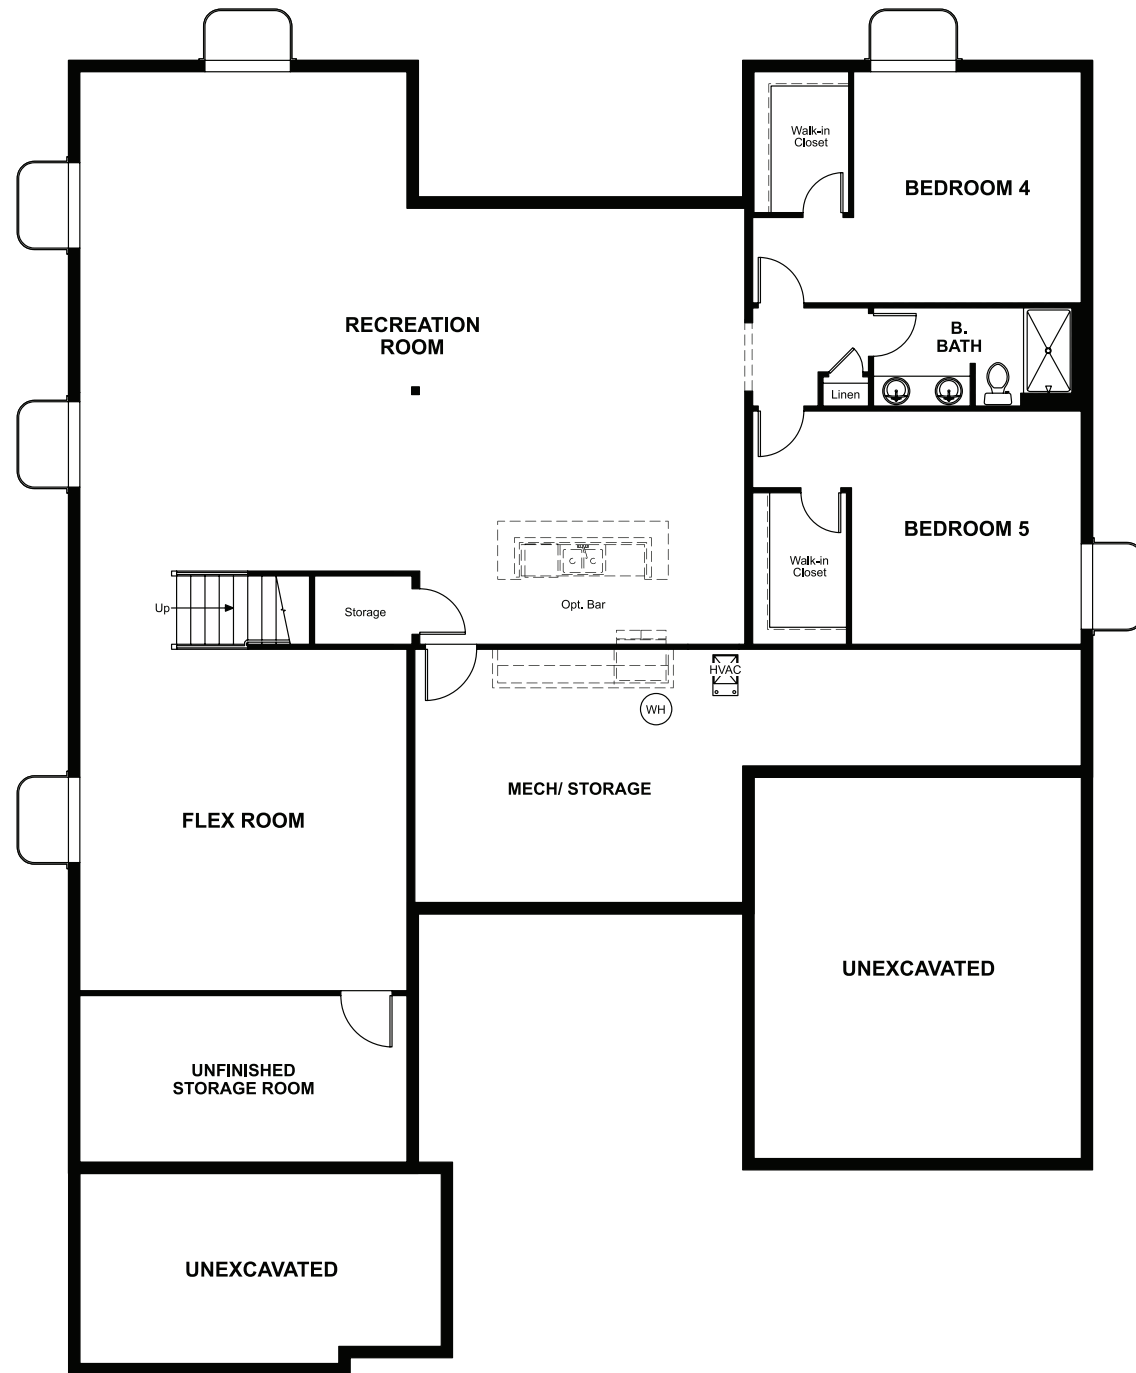

BASEMENT

OPT. FINISHED BASEMENT

COMMUNITY LOCATION:

Blacktail at The Meadows | 1687 Gentle Rain Drive | Castle Rock, CO 80109 | 303.850.5750

ELEVATION J

ABOUT THE HANFORD

The ranch-style Hanford offers attractive curb appeal with front- and side-entry garages and a wide porch. Inside, you'll find a formal dining room, a spacious great room, a nook, a tech center and an open kitchen with a roomy walk-in pantry and an immense central island. The primary suite offers a large walk-in closet and a private bath.

ELEVATION F

ELEVATION G

ELEVATION H

Floor plans and renderings are conceptual drawings and may vary from actual plans and homes as built. Options and features may not be available on all homes and are subject to change without notice. Actual homes may vary from photos and/or drawings which show upgraded landscaping and may not represent the lowest-priced homes in the community. Features may include optional upgrades and may not be available on all homes. Prices, specifications and availability are subject to change without notice. Square footage is approximate and subject to change without notice. ©2023 Richmond American Homes, Richmond American Homes of Colorado, Inc. 9/28/2023

MAIN FLOOR

MAIN-FLOOR OPTIONS