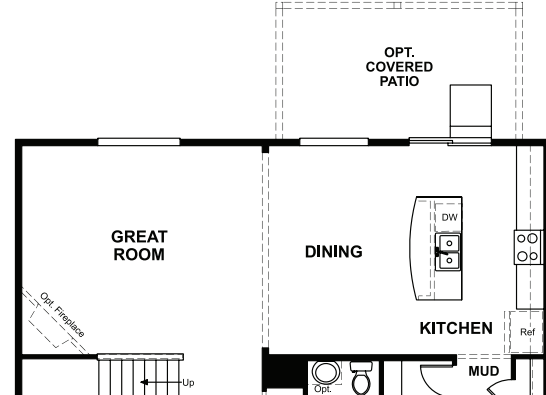

BASEMENT

OPT. FINISHED BASEMENT 3

ELEVATION K

ABOUT THE HEMINGWAY

The main floor of the beautiful Hemingway plan features versatile flex space, a great room with optional fireplace, an inviting kitchen with a central island and an optional covered patio. Upstairs, you'll find a convenient laundry, a spacious loft and a lavish owner suite with a private bath and a roomy walk-in closet. An optional sunroom, 3-car garage and finished basement are available.

MAIN FLOOR

SECOND FLOOR

OPT. SUNROOM W/ ALTERNATE ISLAND

OPT. KITCHEN #2 AT SUNROOM W/ ALTERNATE ISLAND

OPT. KITCHEN #2

OPT. SUNROOM W/ GOURMET KITCHEN #2 & ALTERNATE ISLAND

OPT. GOURMET KITCHEN #2

OPT. SUNROOM W/ KITCHEN #2 & ALTERNATE ISLAND