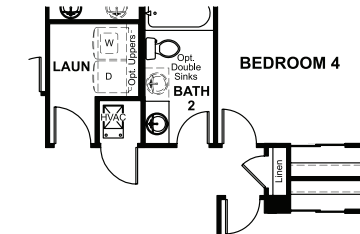

BASEMENT

OPT. FINISHED BASEMENT 3

ELEVATION K

ABOUT THE HEMINGWAY

The main floor of the beautiful Hemingway plan features versatile flex space, a great room with optional fireplace, an inviting kitchen with a central island and an optional covered patio. Upstairs, you'll find a convenient laundry, a spacious loft and a lavish owner suite with a private bath and a roomy walk-in closet. An optional sunroom, 3-car garage and finished basement are available.

MAIN FLOOR

SECOND FLOOR

OPT. SUNROOM W/ ALTERNATE ISLAND

OPT. KITCHEN #2 AT SUNROOM W/ ALTERNATE ISLAND

OPT. KITCHEN #2

OPT. SUNROOM W/ GOURMET KITCHEN #2 & ALTERNATE ISLAND

OPT. GOURMET KITCHEN #2

OPT. SUNROOM W/ KITCHEN #2 & ALTERNATE ISLAND

OPT. DELUXE OWNER'S BATH 1

OPT. DELUXE OWNER'S BATH 2

OPT. BEDROOM 5/ BATH 3

OPT. BATH 3

W/ OPT. SUNROOM