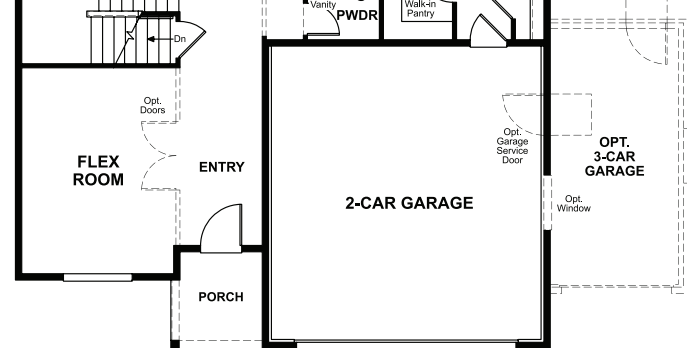

BASEMENT

OPT. FINISHED BASEMENT 3

ELEVATION K

ABOUT THE HEMINGWAY

The main floor of the beautiful Hemingway plan features versatile flex space, a great room with optional fireplace, an inviting kitchen with a central island and an optional covered patio. Upstairs, you'll find a convenient laundry, a spacious loft and a lavish owner suite with a private bath and a roomy walk-in closet. An optional sunroom, 3-car garage and finished basement are available.

MAIN FLOOR

SECOND FLOOR

OPT. SUNROOM W/ ALTERNATE ISLAND

OPT. KITCHEN #2 AT SUNROOM W/ ALTERNATE ISLAND

OPT. KITCHEN #2

OPT. SUNROOM W/ GOURMET KITCHEN #2 & ALTERNATE ISLAND

OPT. GOURMET KITCHEN #2

OPT. SUNROOM W/ KITCHEN #2 & ALTERNATE ISLAND