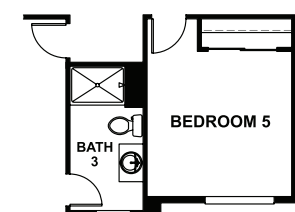

BASEMENT

OPT. FINISHED BASEMENT 3

ELEVATION K

ABOUT THE HEMINGWAY

The main floor of the beautiful Hemingway plan features versatile flex space, a great room with optional fireplace, an inviting kitchen with a central island and an optional covered patio. Upstairs, you'll find a convenient laundry, a spacious loft and a lavish owner suite with a private bath and a roomy walk-in closet. An optional sunroom, 3-car garage and finished basement are available.

MAIN FLOOR

SECOND FLOOR

OPT. SUNROOM W/ ALTERNATE ISLAND

OPT. KITCHEN #2 AT SUNROOM W/ ALTERNATE ISLAND

OPT. KITCHEN #2

OPT. SUNROOM W/ GOURMET KITCHEN #2 & ALTERNATE ISLAND

OPT. GOURMET KITCHEN #2

OPT. SUNROOM W/ KITCHEN #2 & ALTERNATE ISLAND

OPT. DELUXE OWNER'S BATH 1

OPT. DELUXE OWNER'S BATH 2

OPT. BEDROOM 5/ BATH 3

OPT. BATH 3

W/ OPT. SUNROOM