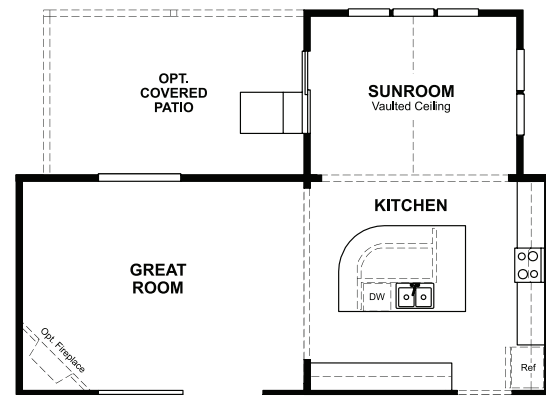

BASEMENT

OPT. FINISHED BASEMENT 3

ELEVATION K

ABOUT THE HEMINGWAY

The main floor of the beautiful Hemingway plan features versatile flex space, a great room with optional fireplace, an inviting kitchen with a central island and an optional covered patio. Upstairs, you'll find a convenient laundry, a spacious loft and a lavish owner suite with a private bath and a roomy walk-in closet. An optional sunroom, 3-car garage and finished basement are available.

ELEVATION F

ELEVATION G

ELEVATION H

ELEVATION J

Floor plans and renderings are conceptual drawings and may vary from actual plans and homes as built. Options and features may not be available on all homes and are subject to change without notice. Actual homes may vary from photos and/or drawings which show upgraded landscaping and may not represent the lowest-priced homes in the community. Features may include optional upgrades and may not be available on all homes. Prices, specifications and availability are subject to change without notice. Square footage is approximate and subject to change without notice. ©2022 Richmond American Homes, Richmond American Homes of Colorado, Inc. 6/02/2022

MAIN FLOOR

SECOND FLOOR

OPT. SUNROOM W/ ALTERNATE ISLAND

OPT. KITCHEN #2 AT SUNROOM W/ ALTERNATE ISLAND

OPT. KITCHEN #2

OPT. SUNROOM W/ GOURMET KITCHEN #2 & ALTERNATE ISLAND

OPT. GOURMET KITCHEN #2

OPT. SUNROOM W/ KITCHEN #2 & ALTERNATE ISLAND