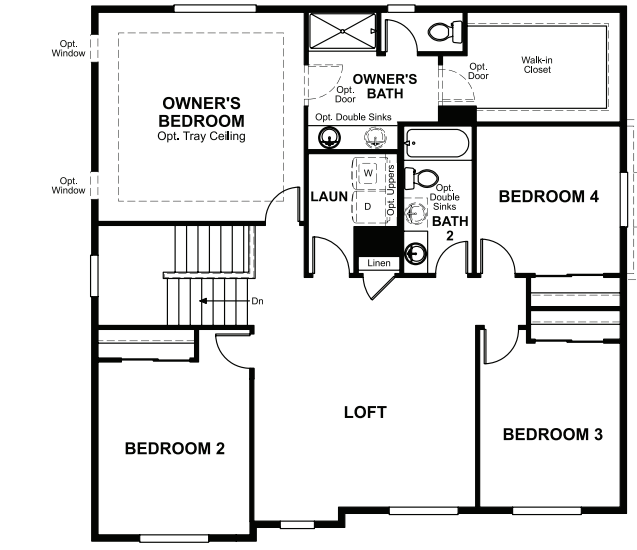

BASEMENT

OPT. FINISHED BASEMENT 3

ELEVATION K

ABOUT THE HEMINGWAY

The main floor of the beautiful Hemingway plan features versatile flex space, a great room with optional fireplace, an inviting kitchen with a central island and an optional covered patio. Upstairs, you'll find a convenient laundry, a spacious loft and a lavish owner suite with a private bath and a roomy walk-in closet. An optional sunroom, 3-car garage and finished basement are available.

MAIN FLOOR

SECOND FLOOR

OPT. SUNROOM W/ ALTERNATE ISLAND

OPT. KITCHEN #2 AT SUNROOM W/ ALTERNATE ISLAND

OPT. KITCHEN #2

OPT. SUNROOM W/ GOURMET KITCHEN #2 & ALTERNATE ISLAND

OPT. GOURMET KITCHEN #2

OPT. SUNROOM W/ KITCHEN #2 & ALTERNATE ISLAND

OPT. DELUXE OWNER'S BATH 1

OPT. DELUXE OWNER'S BATH 2

OPT. BEDROOM 5/ BATH 3

OPT. BATH 3

W/ OPT. SUNROOM