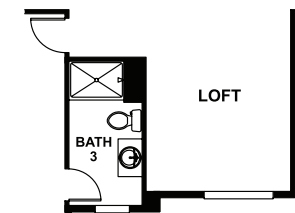

MAIN FLOOR

SECOND FLOOR

OPT. BATH 3