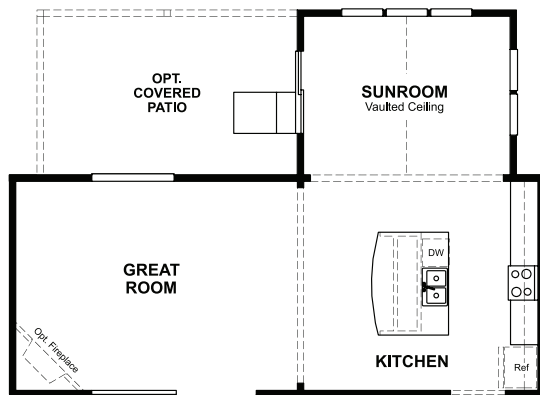

BASEMENT

OPT. FINISHED BASEMENT 3

ELEVATION K

ABOUT THE HEMINGWAY

The main floor of the beautiful Hemingway plan features versatile flex space, a great room with optional fireplace, an inviting kitchen with a central island and an optional covered patio. Upstairs, you'll find a convenient laundry, a spacious loft and a lavish owner suite with a private bath and a roomy walk-in closet. An optional sunroom, 3-car garage and finished basement are available.

ELEVATION F

ELEVATION G

ELEVATION H

ELEVATION J

Floor plans and renderings are conceptual drawings and may vary from actual plans and homes as built. Options and features may not be available on all homes and are subject to change without notice. Actual homes may vary from photos and/or drawings which show upgraded landscaping and may not represent the lowest-priced homes in the community. Features may include optional upgrades and may not be available on all homes. Prices, specifications and availability are subject to change without notice. Square footage is approximate and subject to change without notice. ©2022 Richmond American Homes, Richmond American Homes of Colorado, Inc. 6/02/2022

MAIN FLOOR

SECOND FLOOR

OPT. SUNROOM W/ ALTERNATE ISLAND

OPT. KITCHEN #2 AT SUNROOM W/ ALTERNATE ISLAND

OPT. KITCHEN #2

OPT. SUNROOM W/ GOURMET KITCHEN #2 & ALTERNATE ISLAND

OPT. GOURMET KITCHEN #2

OPT. SUNROOM W/ KITCHEN #2 & ALTERNATE ISLAND