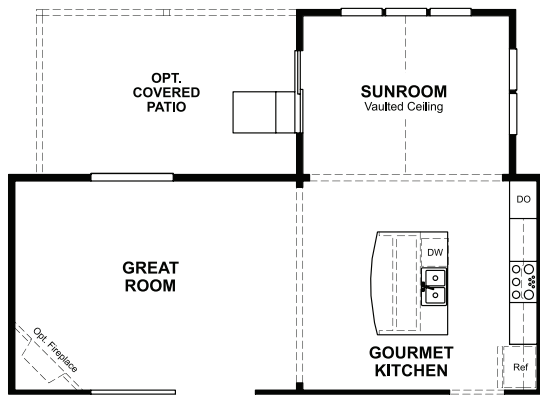

BASEMENT

OPT. FINISHED BASEMENT 3

ELEVATION K

ABOUT THE HEMINGWAY

The main floor of the beautiful Hemingway plan features versatile flex space, a great room with optional fireplace, an inviting kitchen with a central island and an optional covered patio. Upstairs, you'll find a convenient laundry, a spacious loft and a lavish owner suite with a private bath and a roomy walk-in closet. An optional sunroom, 3-car garage and finished basement are available.

MAIN FLOOR

SECOND FLOOR

OPT. SUNROOM W/ ALTERNATE ISLAND

OPT. KITCHEN #2 AT SUNROOM W/ ALTERNATE ISLAND

OPT. KITCHEN #2

OPT. SUNROOM W/ GOURMET KITCHEN #2 & ALTERNATE ISLAND

OPT. GOURMET KITCHEN #2

OPT. SUNROOM W/ KITCHEN #2 & ALTERNATE ISLAND