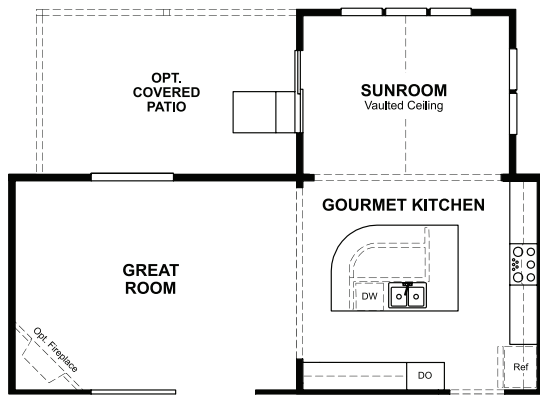

BASEMENT

OPT. FINISHED BASEMENT 3

ELEVATION K

ABOUT THE HEMINGWAY

The main floor of the beautiful Hemingway plan features versatile flex space, a great room with optional fireplace, an inviting kitchen with a central island and an optional covered patio. Upstairs, you'll find a convenient laundry, a spacious loft and a lavish owner suite with a private bath and a roomy walk-in closet. An optional sunroom, 3-car garage and finished basement are available.

MAIN FLOOR

SECOND FLOOR

OPT. SUNROOM W/ ALTERNATE ISLAND

OPT. KITCHEN #2 AT SUNROOM W/ ALTERNATE ISLAND

OPT. KITCHEN #2

OPT. SUNROOM W/ GOURMET KITCHEN #2 & ALTERNATE ISLAND

OPT. GOURMET KITCHEN #2

OPT. SUNROOM W/ KITCHEN #2 & ALTERNATE ISLAND