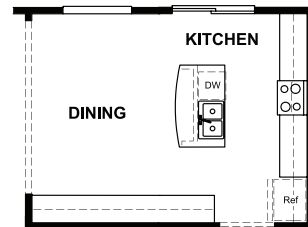

BASEMENT

OPT. FINISHED BASEMENT 3

ELEVATION K

ABOUT THE HEMINGWAY

The main floor of the beautiful Hemingway plan features versatile flex space, a great room with optional fireplace, an inviting kitchen with a central island and an optional covered patio. Upstairs, you'll find a convenient laundry, a spacious loft and a lavish owner suite with a private bath and a roomy walk-in closet. An optional sunroom, 3-car garage and finished basement are available.

MAIN FLOOR

SECOND FLOOR

OPT. SUNROOM W/ ALTERNATE ISLAND

OPT. KITCHEN #2 AT SUNROOM W/ ALTERNATE ISLAND

OPT. KITCHEN #2

OPT. SUNROOM W/ GOURMET KITCHEN #2 & ALTERNATE ISLAND

OPT. GOURMET KITCHEN #2

OPT. SUNROOM W/ KITCHEN #2 & ALTERNATE ISLAND