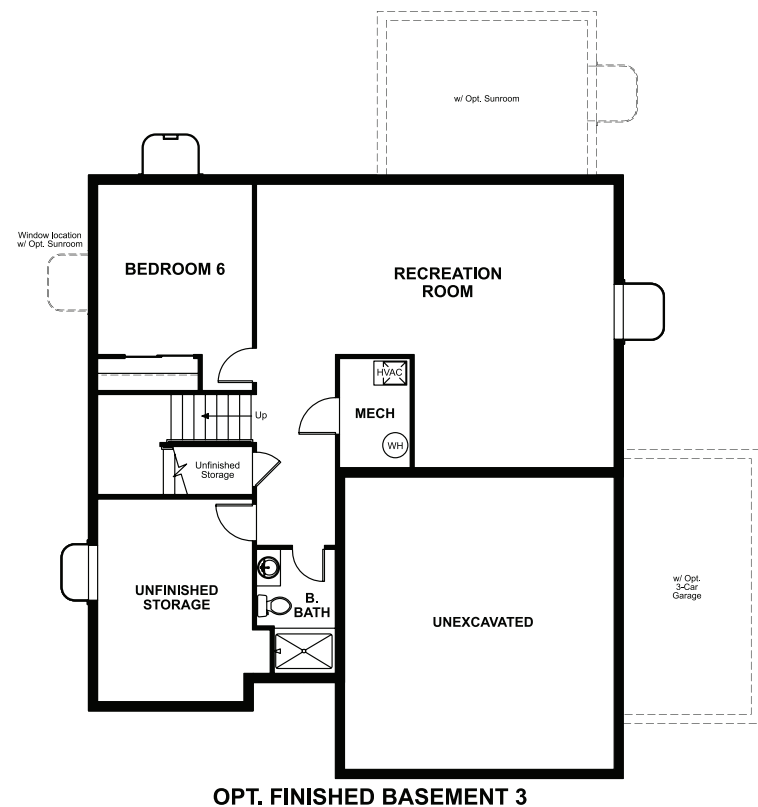

BASEMENT

OPT. FINISHED BASEMENT 3

ELEVATION K

ABOUT THE HEMINGWAY

The main floor of the beautiful Hemingway plan features versatile flex space, a great room with optional fireplace, an inviting kitchen with a central island and an optional covered patio. Upstairs, you'll find a convenient laundry, a spacious loft and a lavish owner suite with a private bath and a roomy walk-in closet. An optional sunroom, 3-car garage and finished basement are available.

MAIN FLOOR

SECOND FLOOR

OPT. SUNROOM W/ ALTERNATE ISLAND

OPT. KITCHEN #2 AT SUNROOM W/ ALTERNATE ISLAND

OPT. KITCHEN #2

OPT. SUNROOM W/ GOURMET KITCHEN #2 & ALTERNATE ISLAND

OPT. GOURMET KITCHEN #2

OPT. SUNROOM W/ KITCHEN #2 & ALTERNATE ISLAND