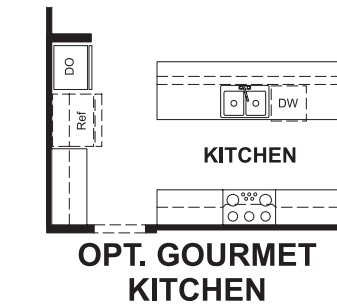

**THIS PLAN'S PROJECTED
HERS® INDEX = 65***
Projected Rating Based on Plans – Field Confirmation Required

How does this floor plan rate?
Take a look: **100** = Standard new home* **130** = Typical resale home**
The lower the number, the better! Refer to the RESNET® HERS index brochure or go to www.RESNET.us for details.

What's a HERS® Index? HERS stands for Home Energy Rating System, a system created by RESNET® to measure home energy efficiency.[^]
A Projected HERS index or rating is a computer simulation performed prior to construction by a third-party HERS rater using RESNET-accredited rating software, rated feature and specification data derived from home plans, features and specifications, and other data selected or assumed by the rater. The projected HERS index is approximate and is subject to change without notice. Actual results will vary.