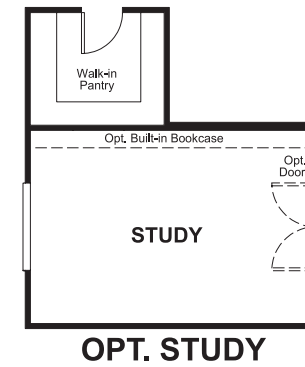

Del Rio Ranch II  
**CELESTE**

**Elevation A**

**Approx. square feet:** 2,400  
**Stories:** 1  
**Bedrooms:** 3  
**Garage:** 3-car  
**Plan Number:** P243

The Celeste ranch plan offers design flexibility to fit your lifestyle. Need a home office? Select a study and walk-in pantry in lieu of the formal dining room and butler's pantry. Need more living space? Make it a bedroom instead. If you love to cook, you may opt for a gourmet kitchen that's open to the great room.

Approx. square feet: 2,400  
Stories: 1  
Bedrooms: 3

Garage: 3-car  
Plan Number: P243

**Floor Plan**  
First Floor

**Floor Plan**  
First Floor Options

**THIS PLAN'S PROJECTED  
HERS® INDEX = 65\***  
Projected Rating Based on Plans – Field Confirmation Required