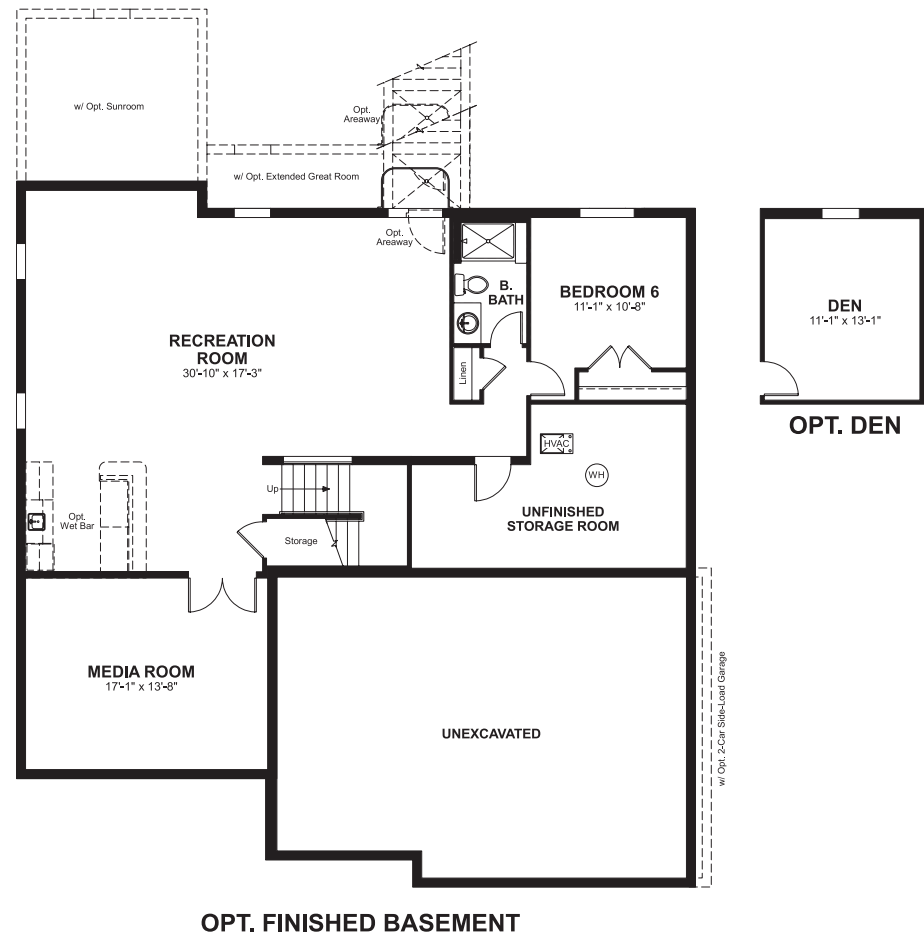

DONOVAN

Approx. square feet: 3,100
Stories: 2
Bedrooms: 4 - 6

Garage: 3-car
Plan Number: V639

Floor Plan
Basement

Elevation A

Available elevations:

Elevation A

Elevation B

Elevation C

Elevation D

Elevation E

Elevation F

Approx. square feet: 3,100
Stories: 2
Bedrooms: 4 - 6
Garage: 3-car
Plan Number: V639

From the Grand exterior, enter this new home and you are greeted by an airy 2-story foyer and a formal dining room. The open Kitchen and Great room create a perfect place to entertain family and friends. A rear study creates a quiet place to relax and read a book. Upstairs, 4 bedrooms await including a Master Bedroom with huge walk in closet!

HOME GALLERY

11393 Government Center Parkway
Fairfax, VA 22030
888-891-7349

HOME GALLERY

11393 Government Center Parkway
Fairfax, VA 22030
888-891-7349

DONOVAN

Approx. square feet: 3,100
Stories: 2
Bedrooms: 4 - 6
Garage: 3-car
Plan Number: V639

Floor Plan First Floor

Floor Plan Second Floor