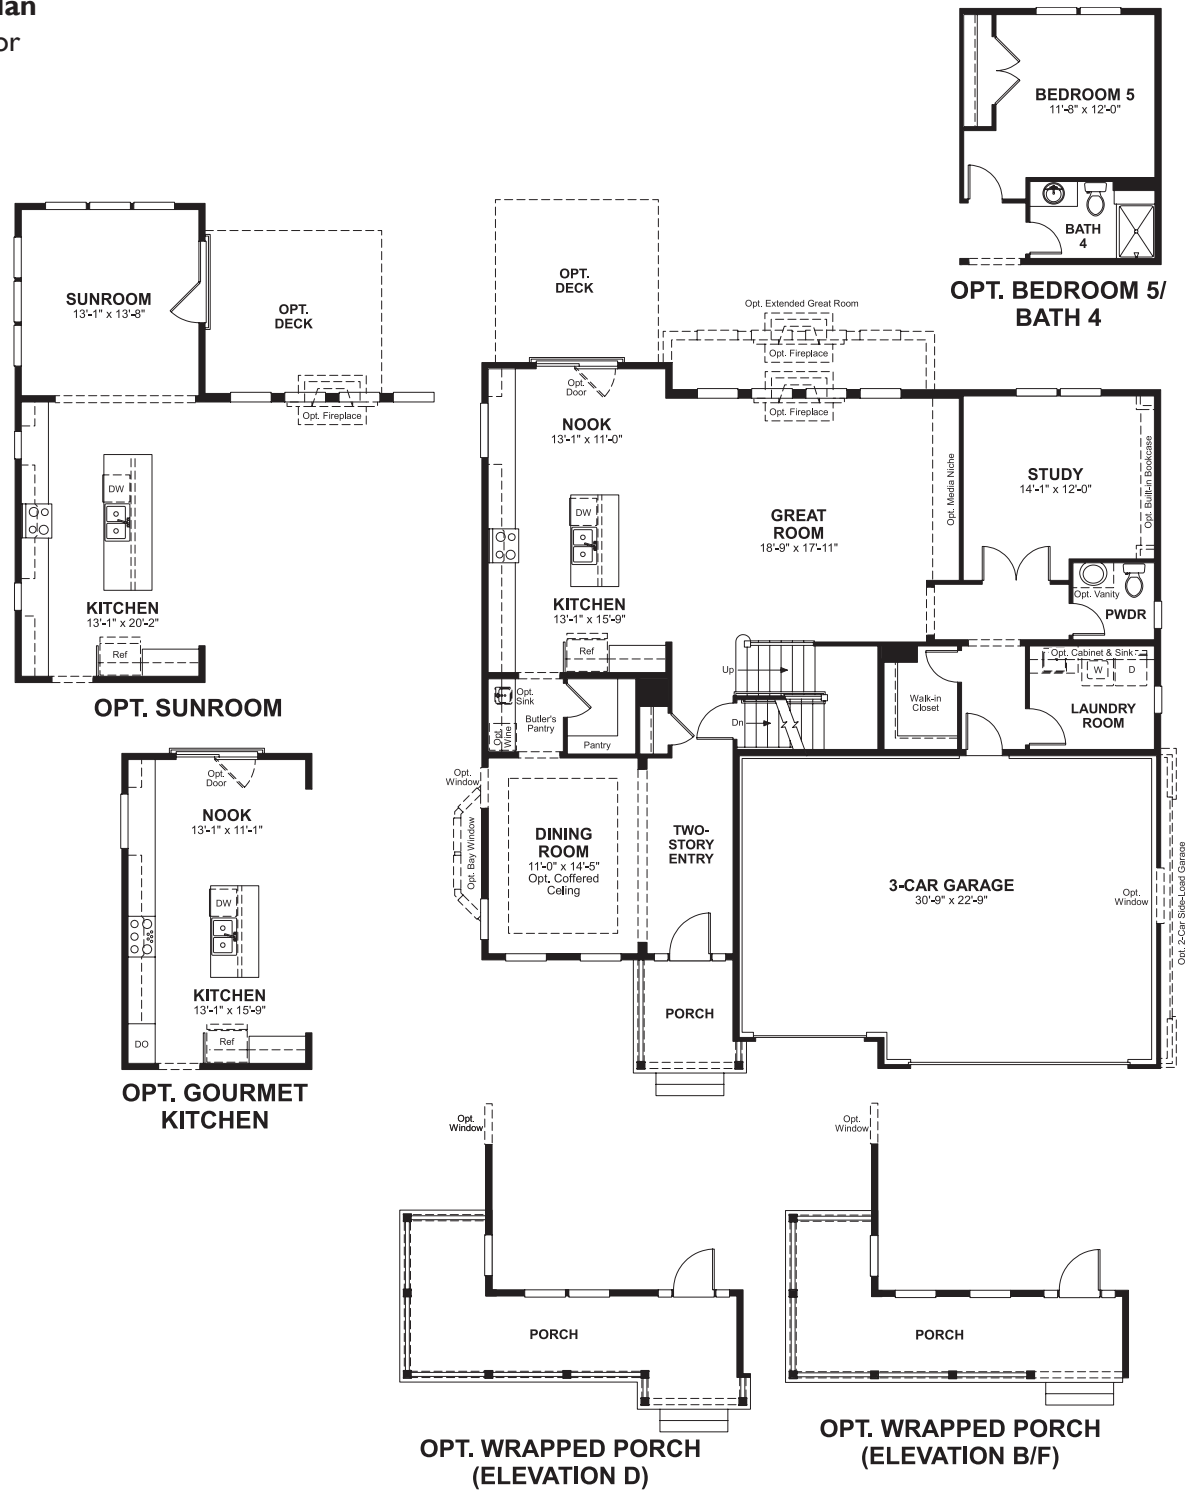

DONOVAN

Approx. square feet: 3,100
Stories: 2
Bedrooms: 4 - 6

Garage: 3-car
Plan Number: V639

Floor Plan
Basement

Elevation A

Available elevations:

Elevation A

Elevation B

Elevation C

Elevation D

Elevation E

Elevation F

Approx. square feet: 3,100
Stories: 2
Bedrooms: 4 - 6
Garage: 3-car
Plan Number: V639

From the Grand exterior, enter this new home and you are greeted by an airy 2-story foyer and a formal dining room. The open Kitchen and Great room create a perfect place to entertain family and friends. A rear study creates a quiet place to relax and read a book. Upstairs, 4 bedrooms await including a Master Bedroom with huge walk in closet!

HOME GALLERY

11393 Government Center Parkway
Fairfax, VA 22030
888-891-7349

HOME GALLERY

11393 Government Center Parkway
Fairfax, VA 22030
888-891-7349

DONOVAN

Approx. square feet: 3,100
Stories: 2
Bedrooms: 4 - 6
Garage: 3-car
Plan Number: V639

Floor Plan First Floor

Floor Plan Second Floor