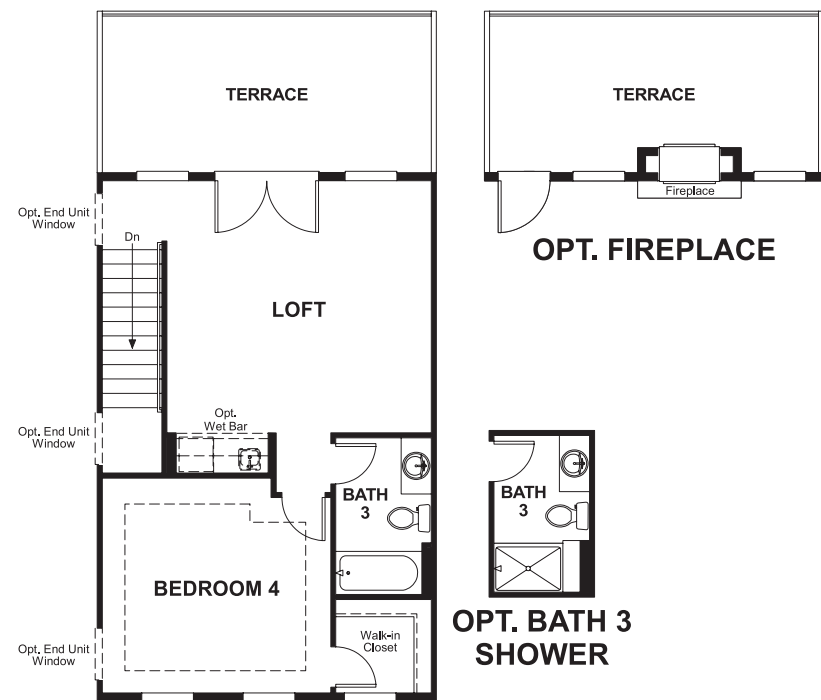

Federal Place  
**KINSEY**

**Approx. square feet:** 2,550  
**Stories:** 4  
**Bedrooms:** 4 - 5

**Garage:** 2-car  
**Plan Number:** M645

**Floor Plan**  
Rooftop Terrace

**COMMUNITY LOCATION**  
1323 Belt Street  
Baltimore, MD 21230  
410-312-2829

Federal Place  
**KINSEY**

**Approx. square feet:** 2,550  
**Stories:** 4  
**Bedrooms:** 4 - 5  
**Garage:** 2-car  
**Plan Number:** M645

**Elevation C,A,B,B,A,C**

**Available elevations:**

**Elevation C,A,B,B,A,C**

**COMMUNITY LOCATION**  
1323 Belt Street  
Baltimore, MD 21230  
410-312-2829

Federal Place  
**KINSEY**

**Approx. square feet:** 2,550  
**Stories:** 4  
**Bedrooms:** 4 - 5

**Garage:** 2-car  
**Plan Number:** M645

**Floor Plan**  
Lower & Main Floors

**Floor Plan**  
Upper Floor