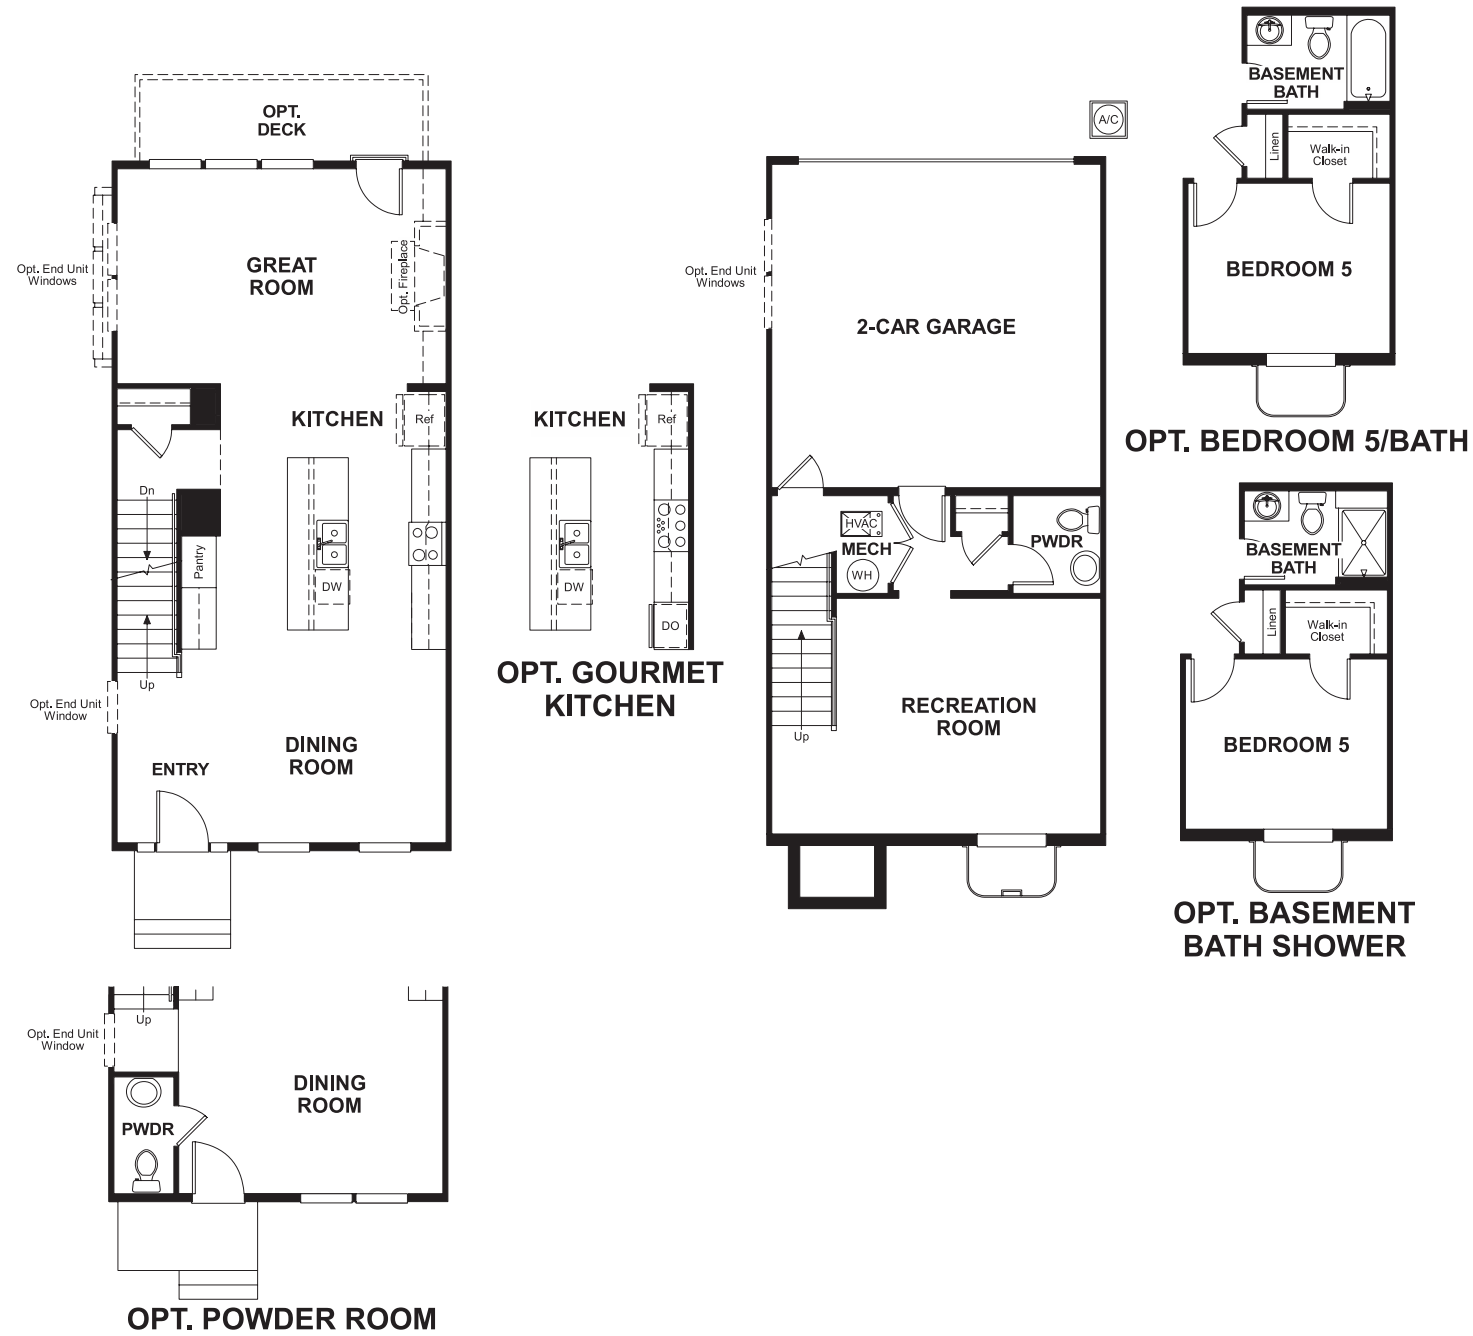

Federal Place  
**KINSEY**

**Approx. square feet:** 2,550  
**Stories:** 4  
**Bedrooms:** 4 - 5

**Garage:** 2-car  
**Plan Number:** M645

**Floor Plan**  
Rooftop Terrace

**COMMUNITY LOCATION**  
1323 Belt Street  
Baltimore, MD 21230  
410-312-2829

Federal Place  
**KINSEY**

**Approx. square feet:** 2,550  
**Stories:** 4  
**Bedrooms:** 4 - 5  
**Garage:** 2-car  
**Plan Number:** M645

**Elevation C,A,B,B,A,C**

**Available elevations:**

**Elevation C,A,B,B,A,C**

**COMMUNITY LOCATION**  
1323 Belt Street  
Baltimore, MD 21230  
410-312-2829

Federal Place  
**KINSEY**

**Approx. square feet:** 2,550  
**Stories:** 4  
**Bedrooms:** 4 - 5

**Garage:** 2-car  
**Plan Number:** M645

**Floor Plan**  
Lower & Main Floors

**Floor Plan**  
Upper Floor