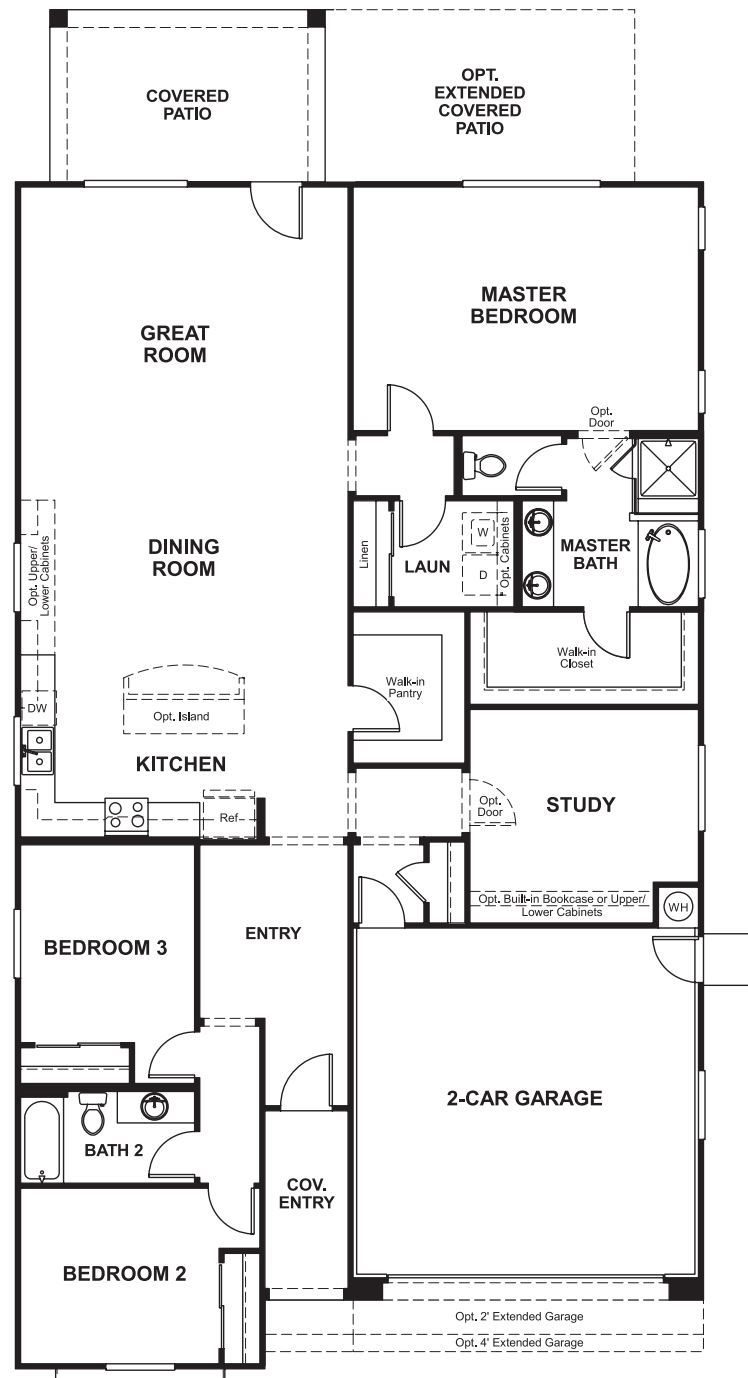

Canyon Trails
SARAH

Elevation A

Approx. square feet: 2,150
Stories: 1
Bedrooms: 3
Garage: 2-car
Plan Number: P21S

The versatile Sarah plan offers an open great room and kitchen, three bedrooms, a convenient laundry and a study—all on one floor. Personalize your space with an additional powder bath, a dining room or extra bedroom in lieu of the study, and gourmet kitchen features.

COMMUNITY LOCATION
 229 North 167th Drive
 Goodyear, AZ 85338
 877-444-1485

HOME GALLERY
 16427 North Scottsdale Road, Suite 175
 Scottsdale, AZ 85254
 877-444-1485

Canyon Trails
SARAH

Approx. square feet: 2,150
Stories: 1
Bedrooms: 3

Garage: 2-car
Plan Number: P21S

Floor Plan
First Floor

Floor Plan
First Floor Options