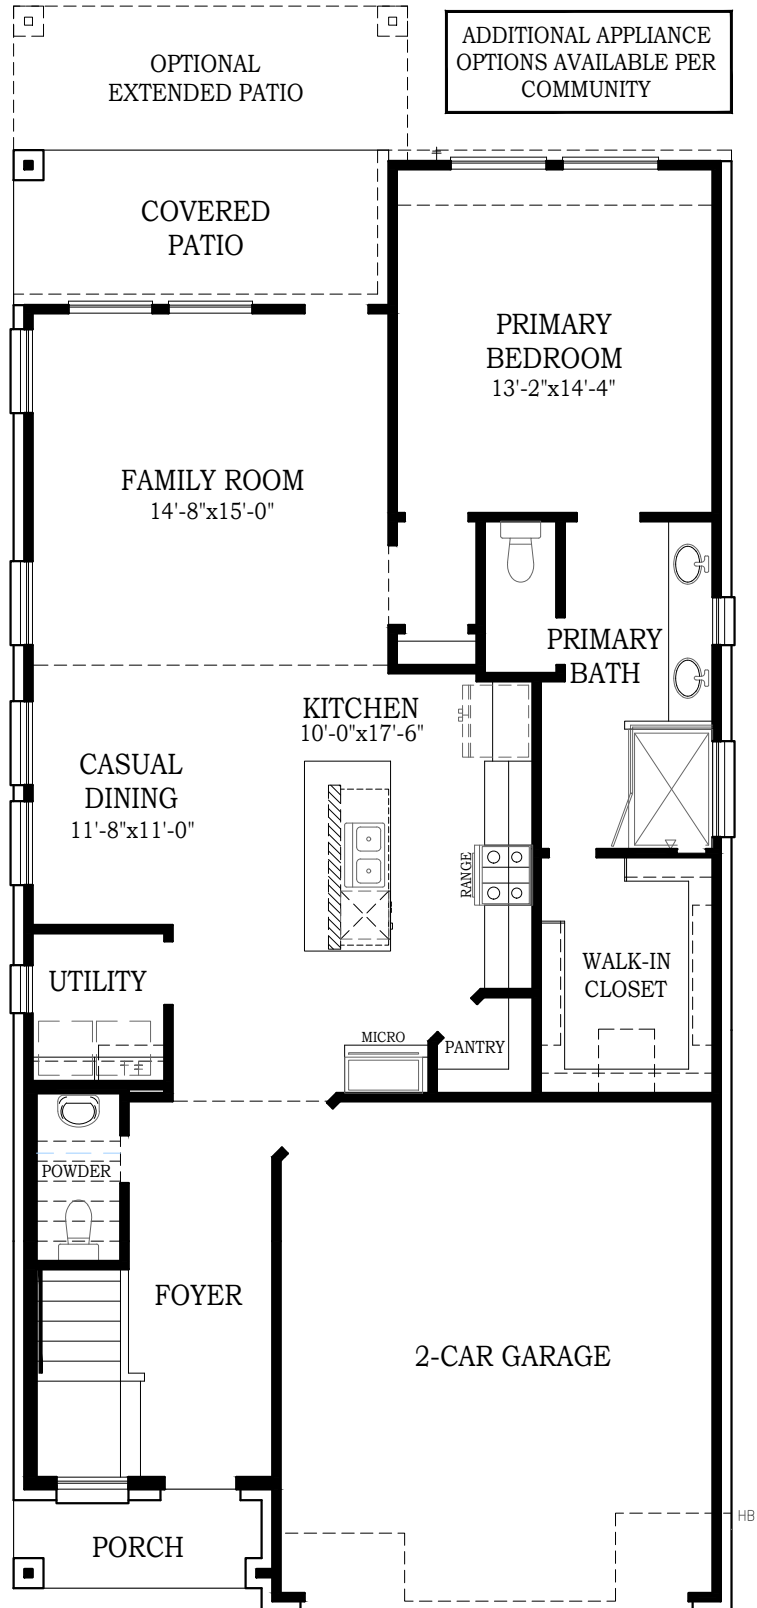

SAGE

CHESMAR.com

Plan 221330 | 2213 Square Footage | 4 Bedrooms | 3 Baths | 2-Car Garage

SECOND FLOOR

FIRST FLOOR