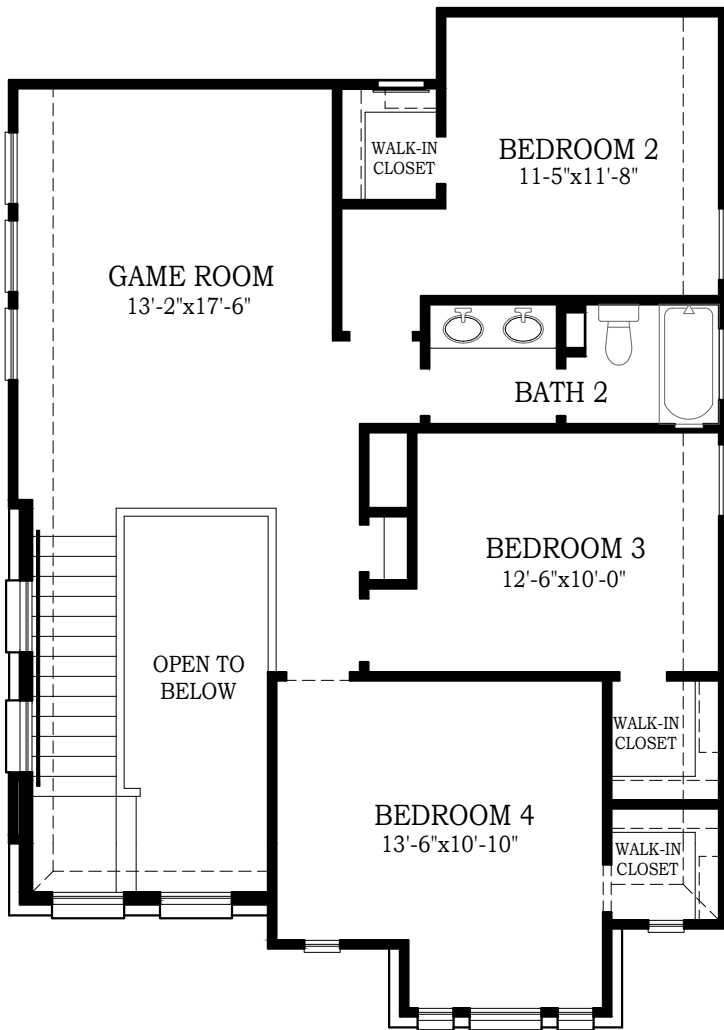

SAGE

CHESMAR.com

Plan 221330 | 2213 Square Footage | 4 Bedrooms | 3 Baths | 2-Car Garage

SECOND FLOOR

FIRST FLOOR