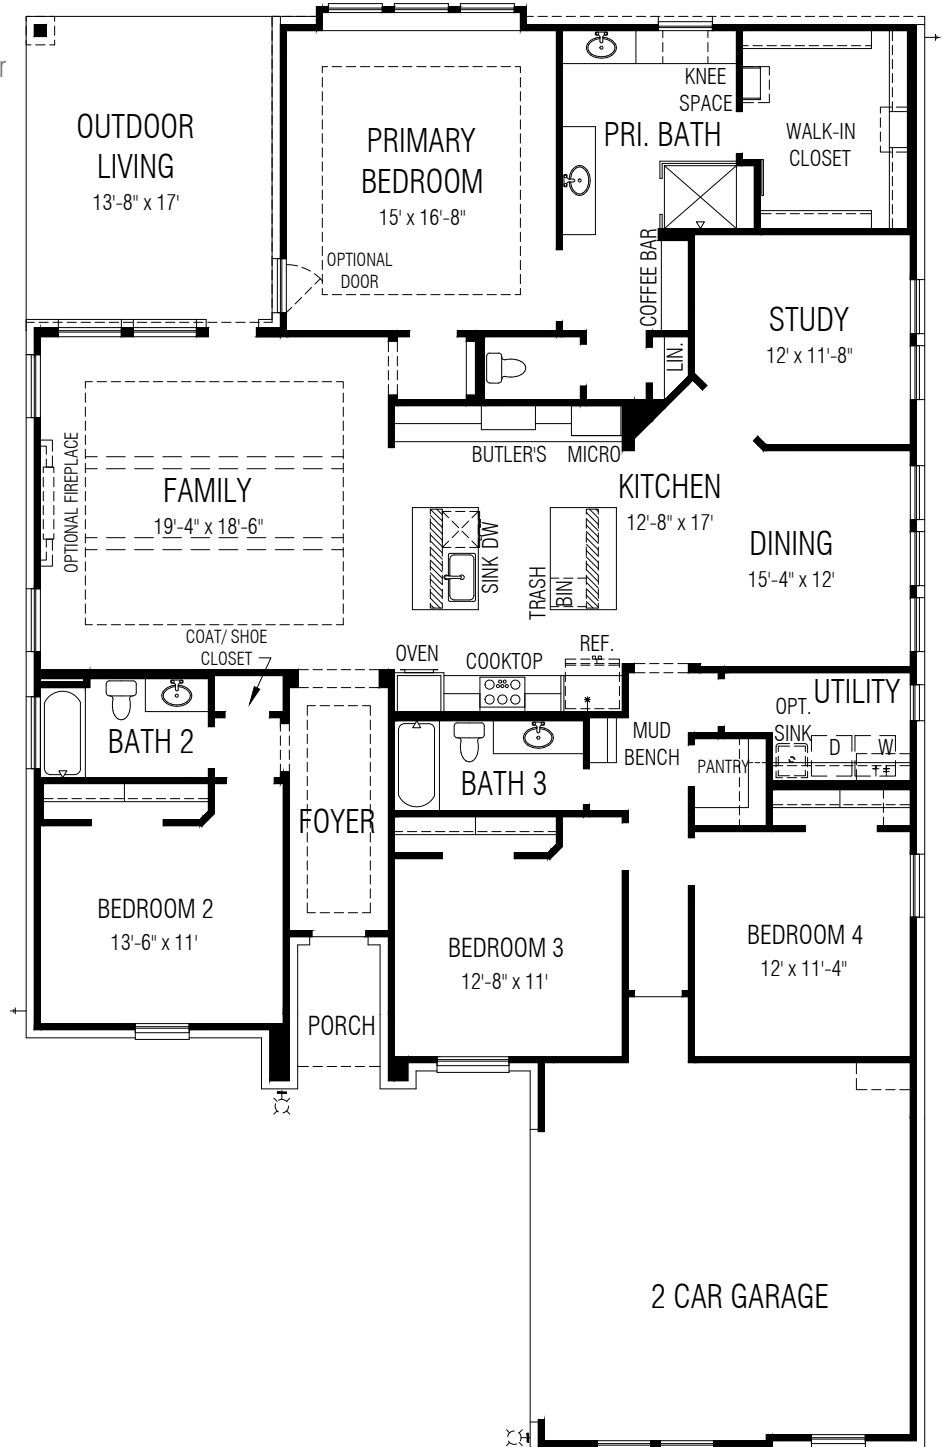

Setting a Higher Standard

chesmar.com

BASE PLAN

SICILY

plan 258250 approx. 2,582 sqft

THIS HOME FEATURES | OPTIONS

- 4 Bedroom
- 3 Bath
- 230 Sqft. Outdoor Living
- Study

- Fireplace D.V.
- Sliding Glass Door
- Freestanding tub

OPTIONAL FREESTANDING TUB AT PRIMARY BATH

FLOOR PLAN

REVISED - 05-20-2025. Square footage and room dimensions are approximate and may vary per elevation. Window placement, roof line and porches may also vary by elevation. Plans, features, prices and availability are subject to change without notice.