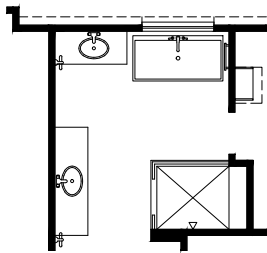

Setting a Higher Standard

chesmar.com

BASE PLAN

SICILY

plan 258250 approx. 2,582 sqft

THIS HOME FEATURES | OPTIONS

- 4 Bedroom
- 3 Bath
- 230 Sqft. Outdoor Living
- Study

- Fireplace D.V.
- Sliding Glass Door
- Freestanding tub

OPTIONAL FREESTANDING TUB AT PRIMARY BATH

FLOOR PLAN

REVISED - 05-20-2025. Square footage and room dimensions are approximate and may vary per elevation. Window placement, roof line and porches may also vary by elevation. Plans, features, prices and availability are subject to change without notice.