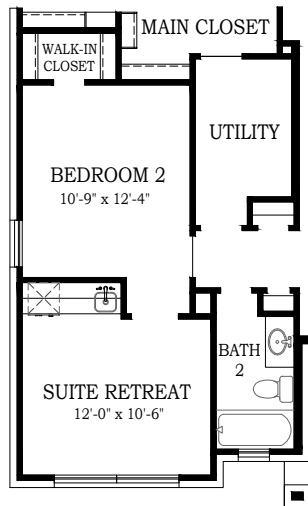

RIVERS

CHESMAR.com

Plan 322150 | 3221 Square Footage | 5 Bedrooms | 4 Baths | 2-Car Garage

ADDITIONAL APPLIANCE OPTIONS AVAILABLE PER COMMUNITY

Square footage and room dimensions are approximate and may vary per elevation. Window placement, roof line and porches may also vary by elevation. Plans, features, prices and availability are subject to change without notice. V1.0 TX