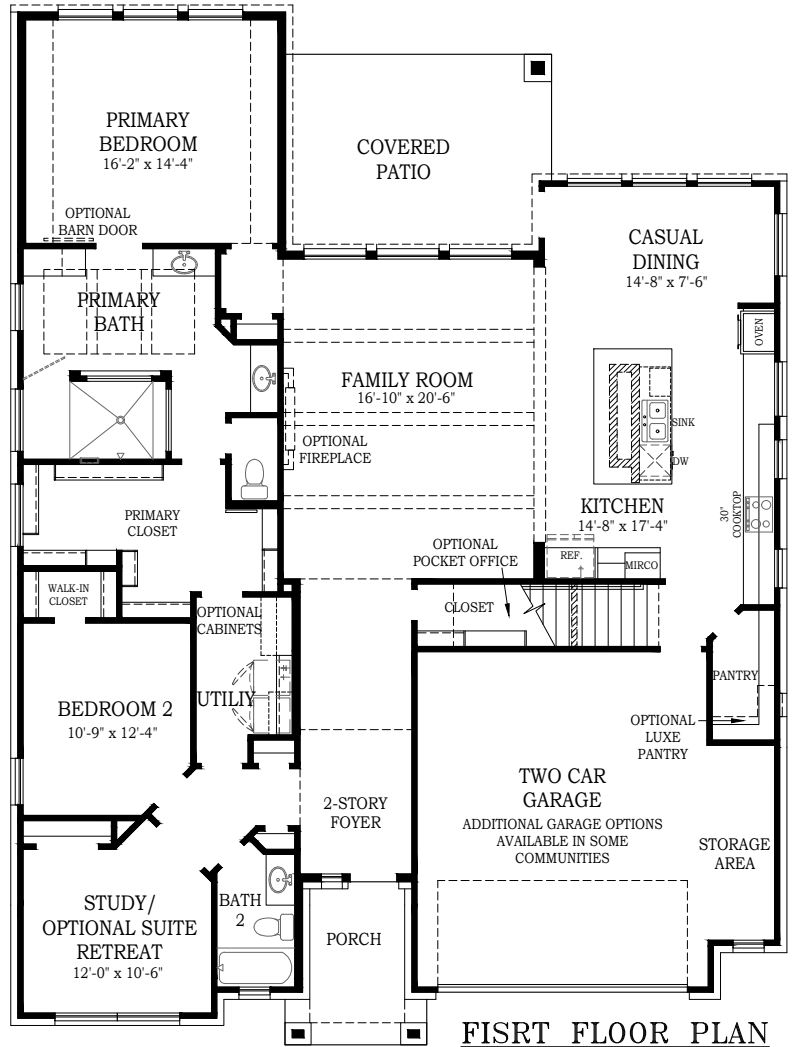

RIVERS

CHESMAR.com

Plan 322150 | 3221 Square Footage | 5 Bedrooms | 4 Baths | 2-Car Garage

ADDITIONAL APPLIANCE OPTIONS AVAILABLE PER COMMUNITY

Square footage and room dimensions are approximate and may vary per elevation. Window placement, roof line and porches may also vary by elevation. Plans, features, prices and availability are subject to change without notice. V1.0 TX