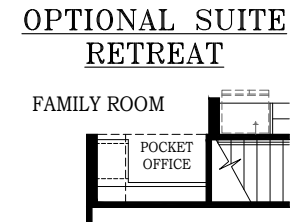

RIVERS

CHESMAR.com

Plan 322150 | 3221 Square Footage | 5 Bedrooms | 4 Baths | 2-Car Garage

ADDITIONAL APPLIANCE OPTIONS AVAILABLE PER COMMUNITY

Square footage and room dimensions are approximate and may vary per elevation. Window placement, roof line and porches may also vary by elevation. Plans, features, prices and availability are subject to change without notice. V1.0 TX