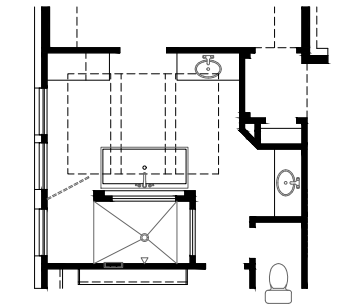

RIVERS

CHESMAR.com

Plan 322150 | 3221 Square Footage | 5 Bedrooms | 4 Baths | 2-Car Garage

ADDITIONAL APPLIANCE OPTIONS AVAILABLE PER COMMUNITY

Square footage and room dimensions are approximate and may vary per elevation. Window placement, roof line and porches may also vary by elevation. Plans, features, prices and availability are subject to change without notice. V1.0 TX