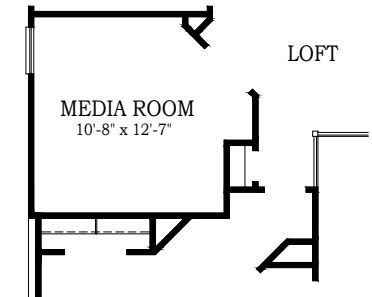

RIVERS

CHESMAR.com

Plan 322150 | 3221 Square Footage | 5 Bedrooms | 4 Baths | 2-Car Garage

ADDITIONAL APPLIANCE OPTIONS AVAILABLE PER COMMUNITY

Square footage and room dimensions are approximate and may vary per elevation. Window placement, roof line and porches may also vary by elevation. Plans, features, prices and availability are subject to change without notice. V1.0 TX