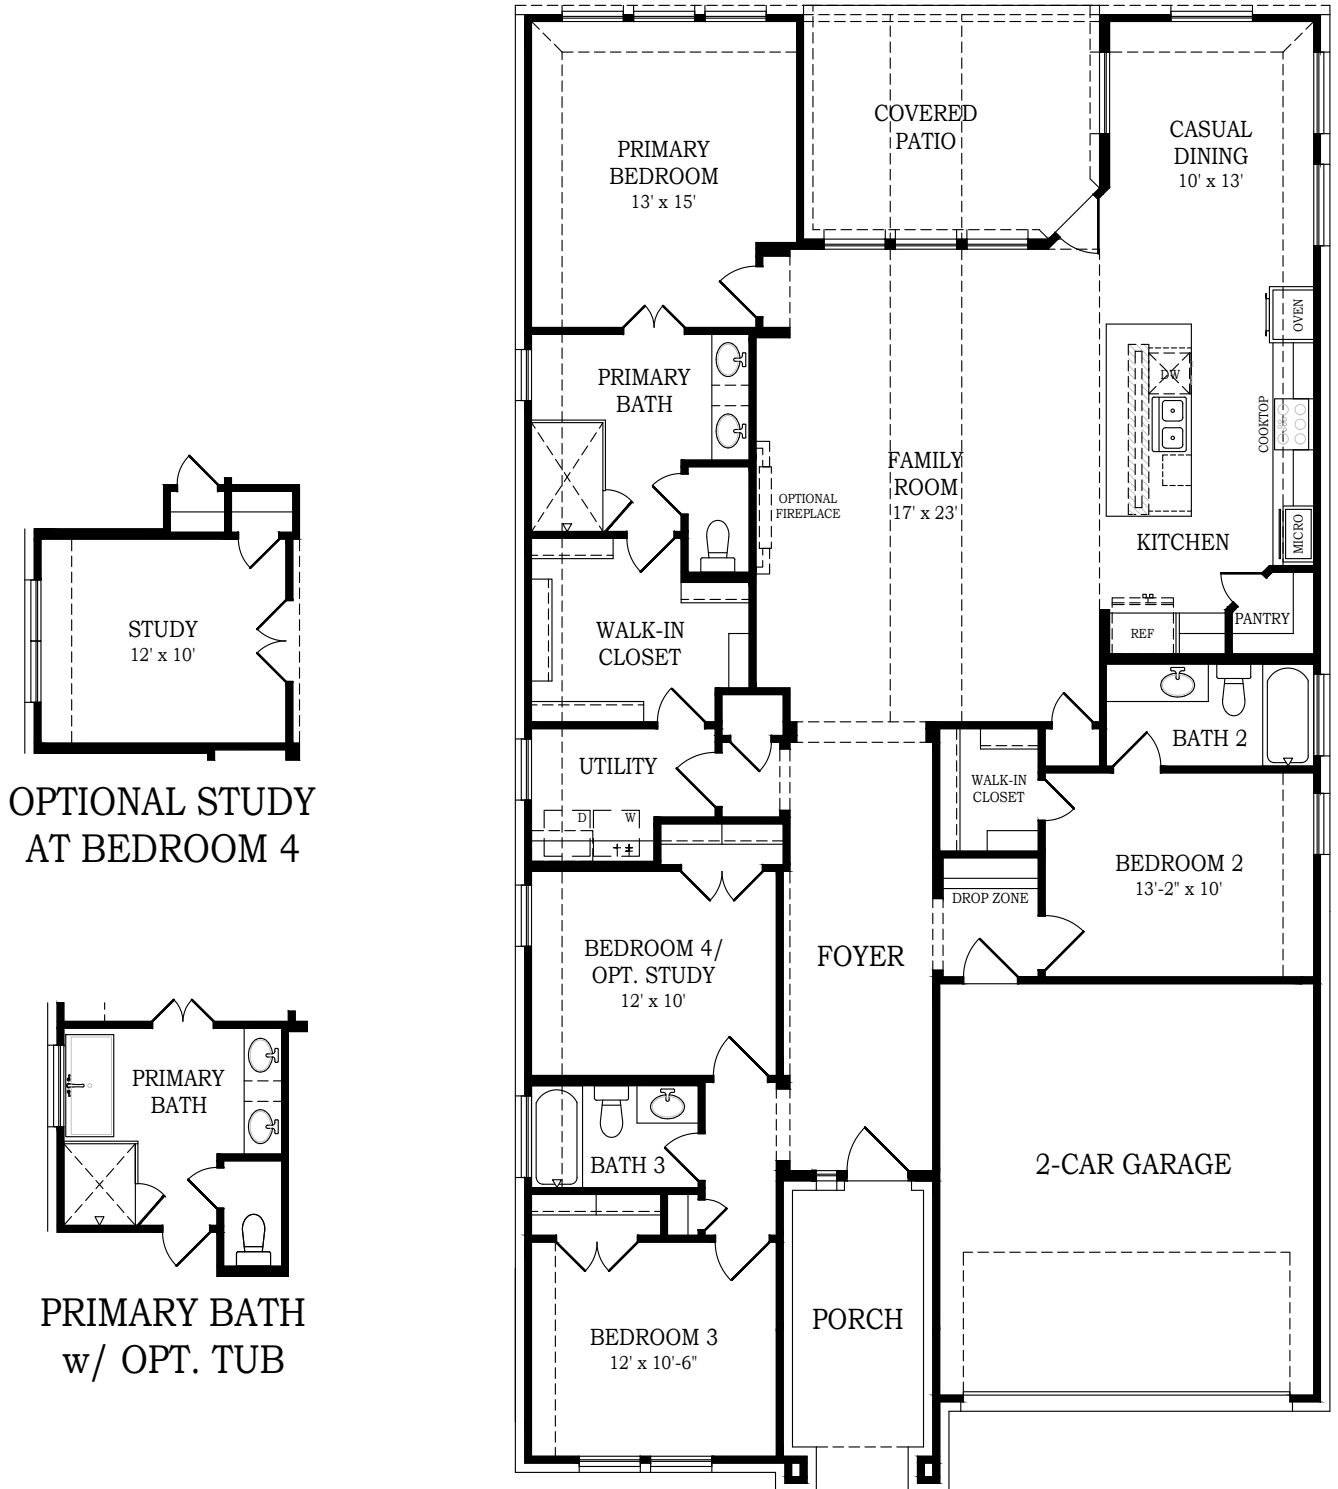

BROOKS

CHESMAR.com

Plan 213840 | 2138 Square Footage | 4 Bedrooms | 3 Baths | 2-Car Garage

Square footage and room dimensions are approximate and may vary per elevation. Window placement, roof line and porches may also vary by elevation. Plans, features, prices and availability are subject to change without notice 10/01/25 V1.0

Setting a Higher Standard

BROOKS

CHESMAR.com

Plan 213840 | 2138 Square Footage | 4 Bedrooms | 3 Baths | 2-Car Garage

Elevation A - Full Brick Opt.

Elevation A - Brick & Stone Opt.

Elevation B

Square footage and room dimensions are approximate and may vary per elevation. Window placement, roof line and porches may also vary by elevation. Plans, features, prices and availability are subject to change without notice 10/01/25 V1.0