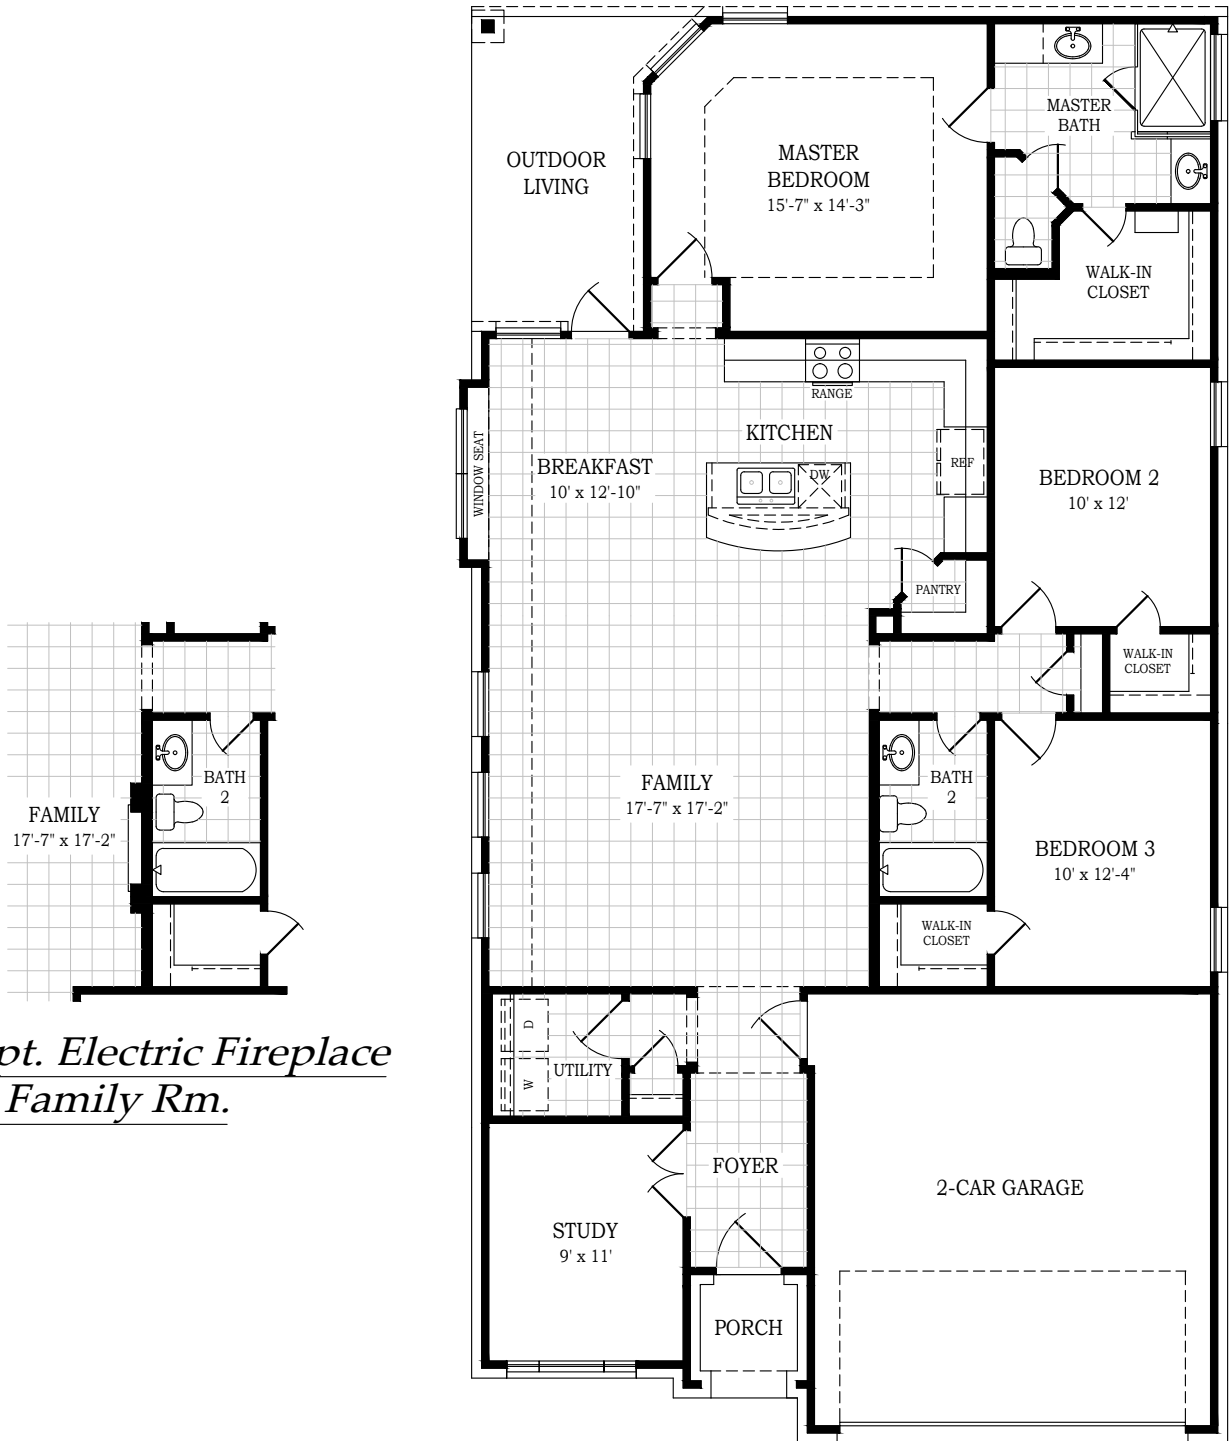

Setting a Higher Standard

Plan 1723 • Cooper • 1,844 Living sq. ft.  
1,723 Conditioned sq. ft.

Opt. Electric Fireplace  
at Family Rm.

Square footage and room dimensions are approximate and may vary per elevation. Window placement, roof line and porches may also vary by elevation. Plans, features, prices and availability are subject to change without notice.

Print Date: 7/11/15

*Setting a Higher Standard*

*Plan 1723 • Cooper • 1,844 Living sq. ft.  
1,723 Conditioned sq. ft.*

*Elevation B*

*Elevation F*

*Setting a Higher Standard*

*Plan 1723 • Cooper • 1,844 Living sq. ft.  
1,723 Conditioned sq. ft.*