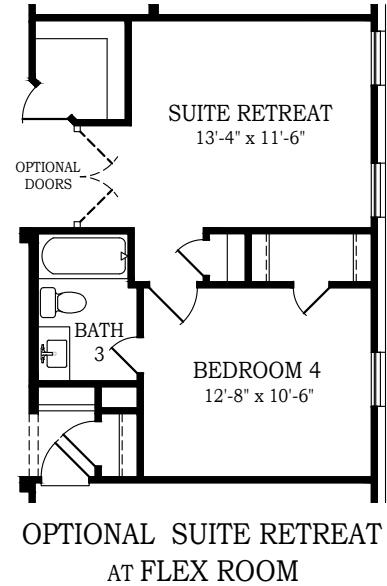

# LAUREN

CHESMAR.com

Plan 253840 | 2538 Square Footage | 4 Bedrooms | 3 Baths | 2-Car Garage

# LAUREN

CHESMAR.com

Plan 253840 | 2538 Square Footage | 4 Bedrooms | 3 Baths | 2-Car Garage

Square footage and room dimensions are approximate and may vary per elevation. Window placement, roof line and porches may also vary by elevation. Plans, features, prices and availability are subject to change without notice. 11/06/25 v4.0

# LAUREN

CHESMAR.com

Plan 253840 | 2376 Square Footage | 4 Bedrooms | 3 Baths | 2-Car Garage

ELEVATION A2 - FULL BRICK OPT.

ELEVATION C2

Square footage and room dimensions are approximate and may vary per elevation. Window placement, roof line and porches may also vary by elevation. Plans, features, prices and availability are subject to change without notice. 11/06/25 v4.0