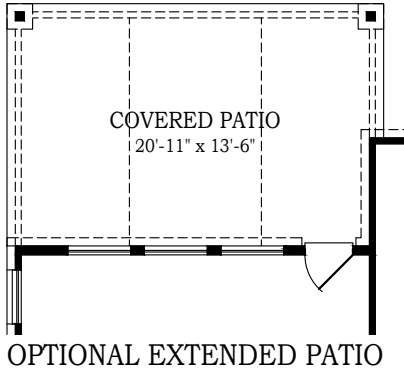

# LAUREN

CHESMAR.com

Plan 253840 | 2538 Square Footage | 4 Bedrooms | 3 Baths | 2-Car Garage

# LAUREN

CHESMAR.com

Plan 253840 | 2538 Square Footage | 4 Bedrooms | 3 Baths | 2-Car Garage

Square footage and room dimensions are approximate and may vary per elevation. Window placement, roof line and porches may also vary by elevation. Plans, features, prices and availability are subject to change without notice. 11/06/25 v4.0

# LAUREN

CHESMAR.com

Plan 253840 | 2376 Square Footage | 4 Bedrooms | 3 Baths | 2-Car Garage

ELEVATION A2 - FULL BRICK OPT.

ELEVATION C2

Square footage and room dimensions are approximate and may vary per elevation. Window placement, roof line and porches may also vary by elevation. Plans, features, prices and availability are subject to change without notice. 11/06/25 v4.0