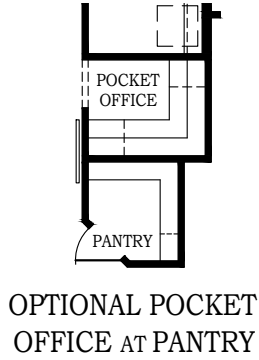

# LAUREN

CHESMAR.com

Plan 253840 | 2538 Square Footage | 4 Bedrooms | 3 Baths | 2-Car Garage

# LAUREN

CHESMAR.com

Plan 253840 | 2538 Square Footage | 4 Bedrooms | 3 Baths | 2-Car Garage

Square footage and room dimensions are approximate and may vary per elevation. Window placement, roof line and porches may also vary by elevation. Plans, features, prices and availability are subject to change without notice. 11/06/25 v4.0

# LAUREN

CHESMAR.com

Plan 253840 | 2376 Square Footage | 4 Bedrooms | 3 Baths | 2-Car Garage

ELEVATION A2 - FULL BRICK OPT.

ELEVATION C2

Square footage and room dimensions are approximate and may vary per elevation. Window placement, roof line and porches may also vary by elevation. Plans, features, prices and availability are subject to change without notice. 11/06/25 v4.0