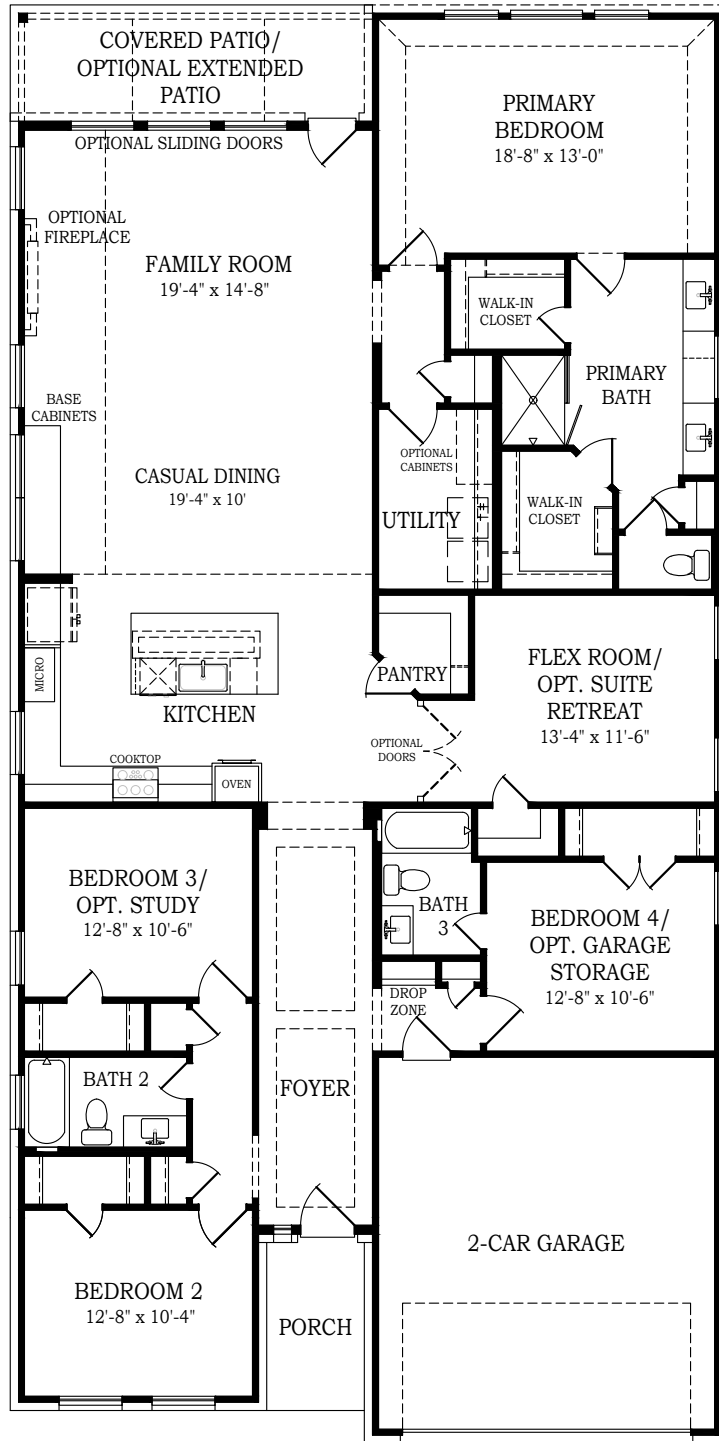

# LAUREN

CHESMAR.com

Plan 253840 | 2538 Square Footage | 4 Bedrooms | 3 Baths | 2-Car Garage

# LAUREN

CHESMAR.com

Plan 253840 | 2538 Square Footage | 4 Bedrooms | 3 Baths | 2-Car Garage

Square footage and room dimensions are approximate and may vary per elevation. Window placement, roof line and porches may also vary by elevation. Plans, features, prices and availability are subject to change without notice. 11/06/25 v4.0

# LAUREN

CHESMAR.com

Plan 253840 | 2376 Square Footage | 4 Bedrooms | 3 Baths | 2-Car Garage

ELEVATION A2 - FULL BRICK OPT.

ELEVATION C2

Square footage and room dimensions are approximate and may vary per elevation. Window placement, roof line and porches may also vary by elevation. Plans, features, prices and availability are subject to change without notice. 11/06/25 v4.0