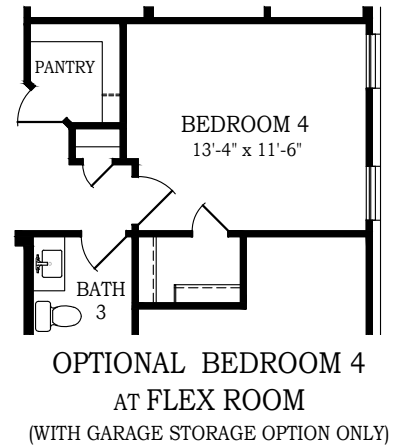

# LAUREN

CHESMAR.com

Plan 253840 | 2538 Square Footage | 4 Bedrooms | 3 Baths | 2-Car Garage

# LAUREN

CHESMAR.com

Plan 253840 | 2538 Square Footage | 4 Bedrooms | 3 Baths | 2-Car Garage

Square footage and room dimensions are approximate and may vary per elevation. Window placement, roof line and porches may also vary by elevation. Plans, features, prices and availability are subject to change without notice. 11/06/25 v4.0

# LAUREN

CHESMAR.com

Plan 253840 | 2376 Square Footage | 4 Bedrooms | 3 Baths | 2-Car Garage

ELEVATION A2 - FULL BRICK OPT.

ELEVATION C2

Square footage and room dimensions are approximate and may vary per elevation. Window placement, roof line and porches may also vary by elevation. Plans, features, prices and availability are subject to change without notice. 11/06/25 v4.0