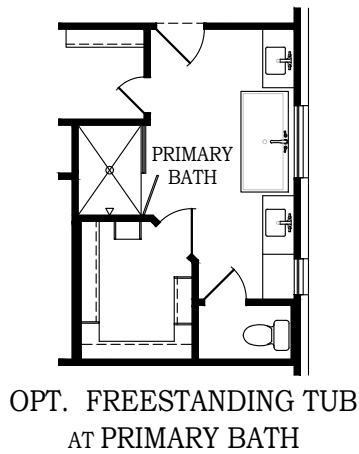

# LAUREN

CHESMAR.com

Plan 253840 | 2538 Square Footage | 4 Bedrooms | 3 Baths | 2-Car Garage

# LAUREN

CHESMAR.com

Plan 253840 | 2538 Square Footage | 4 Bedrooms | 3 Baths | 2-Car Garage

Square footage and room dimensions are approximate and may vary per elevation. Window placement, roof line and porches may also vary by elevation. Plans, features, prices and availability are subject to change without notice. 11/06/25 v4.0

# LAUREN

CHESMAR.com

Plan 253840 | 2376 Square Footage | 4 Bedrooms | 3 Baths | 2-Car Garage

ELEVATION A2 - FULL BRICK OPT.

ELEVATION C2

Square footage and room dimensions are approximate and may vary per elevation. Window placement, roof line and porches may also vary by elevation. Plans, features, prices and availability are subject to change without notice. 11/06/25 v4.0