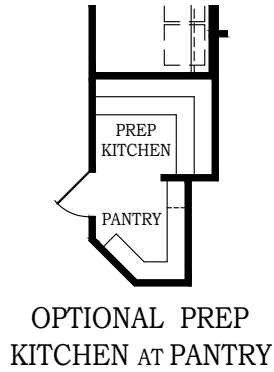

# LAUREN

CHESMAR.com

Plan 253840 | 2538 Square Footage | 4 Bedrooms | 3 Baths | 2-Car Garage

# LAUREN

CHESMAR.com

Plan 253840 | 2538 Square Footage | 4 Bedrooms | 3 Baths | 2-Car Garage

Square footage and room dimensions are approximate and may vary per elevation. Window placement, roof line and porches may also vary by elevation. Plans, features, prices and availability are subject to change without notice. 11/06/25 v4.0

# LAUREN

CHESMAR.com

Plan 253840 | 2376 Square Footage | 4 Bedrooms | 3 Baths | 2-Car Garage

ELEVATION A2 - FULL BRICK OPT.

ELEVATION C2

Square footage and room dimensions are approximate and may vary per elevation. Window placement, roof line and porches may also vary by elevation. Plans, features, prices and availability are subject to change without notice. 11/06/25 v4.0