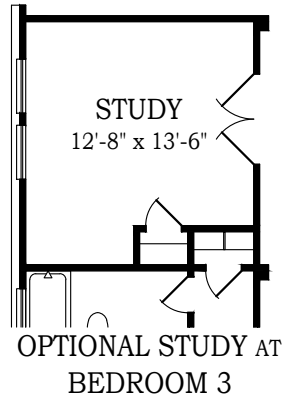

# LAUREN

CHESMAR.com

Plan 253840 | 2538 Square Footage | 4 Bedrooms | 3 Baths | 2-Car Garage

# LAUREN

CHESMAR.com

Plan 253840 | 2538 Square Footage | 4 Bedrooms | 3 Baths | 2-Car Garage

Square footage and room dimensions are approximate and may vary per elevation. Window placement, roof line and porches may also vary by elevation. Plans, features, prices and availability are subject to change without notice. 11/06/25 v4.0

# LAUREN

CHESMAR.com

Plan 253840 | 2376 Square Footage | 4 Bedrooms | 3 Baths | 2-Car Garage

ELEVATION A2 - FULL BRICK OPT.

ELEVATION C2

Square footage and room dimensions are approximate and may vary per elevation. Window placement, roof line and porches may also vary by elevation. Plans, features, prices and availability are subject to change without notice. 11/06/25 v4.0