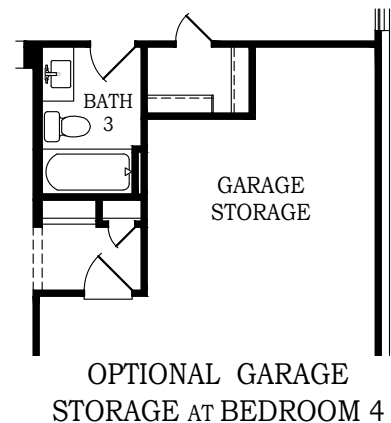

# LAUREN

CHESMAR.com

Plan 253840 | 2538 Square Footage | 4 Bedrooms | 3 Baths | 2-Car Garage

# LAUREN

CHESMAR.com

Plan 253840 | 2538 Square Footage | 4 Bedrooms | 3 Baths | 2-Car Garage

Square footage and room dimensions are approximate and may vary per elevation. Window placement, roof line and porches may also vary by elevation. Plans, features, prices and availability are subject to change without notice. 11/06/25 v4.0

# LAUREN

CHESMAR.com

Plan 253840 | 2376 Square Footage | 4 Bedrooms | 3 Baths | 2-Car Garage

ELEVATION A2 - FULL BRICK OPT.

ELEVATION C2

Square footage and room dimensions are approximate and may vary per elevation. Window placement, roof line and porches may also vary by elevation. Plans, features, prices and availability are subject to change without notice. 11/06/25 v4.0