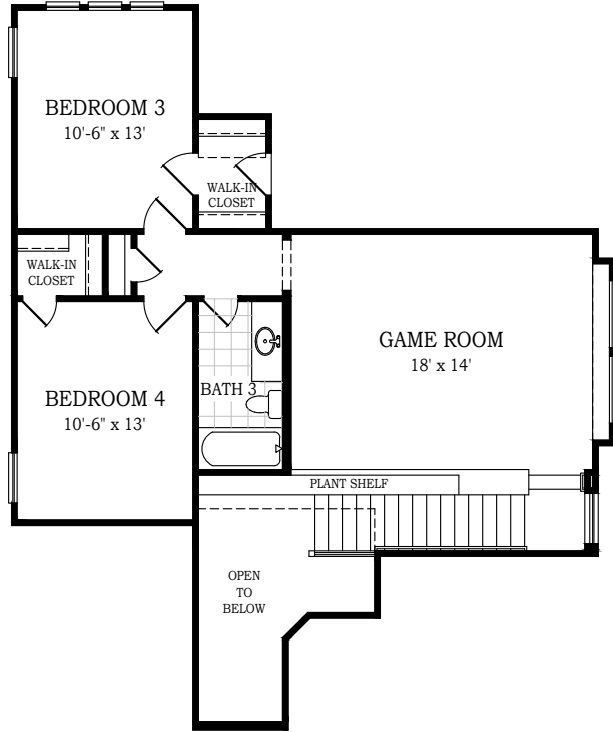

Setting a Higher Standard

Plan 2442 • Peyton • 2,638 Living sq. ft.
2,442 Conditioned sq. ft.

2nd Floor Plan

Opt. Electric Fireplace
at Family Rm.

1st Floor Plan

Setting a Higher Standard

*Plan 2442 • Peyton • 2,638 Living sq. ft.
2,442 Conditioned sq. ft.*

Elevation B

Elevation E

Setting a Higher Standard

Plan 2442 • *Peyton* • 2,638 Living sq. ft.
2,442 Conditioned sq. ft.

Elevation B1

Elevation B2