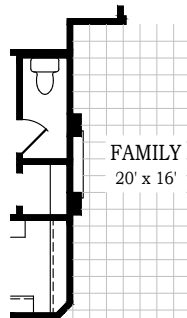

Setting a Higher Standard

Plan 2442 • Peyton • 2,638 Living sq. ft.
2,442 Conditioned sq. ft.

2nd Floor Plan

Opt. Electric Fireplace
at Family Rm.

1st Floor Plan

Setting a Higher Standard

*Plan 2442 • Peyton • 2,638 Living sq. ft.
2,442 Conditioned sq. ft.*

Elevation B

Elevation E

Setting a Higher Standard

Plan 2442 • *Peyton* • 2,638 Living sq. ft.
2,442 Conditioned sq. ft.

Elevation B1

Elevation B2