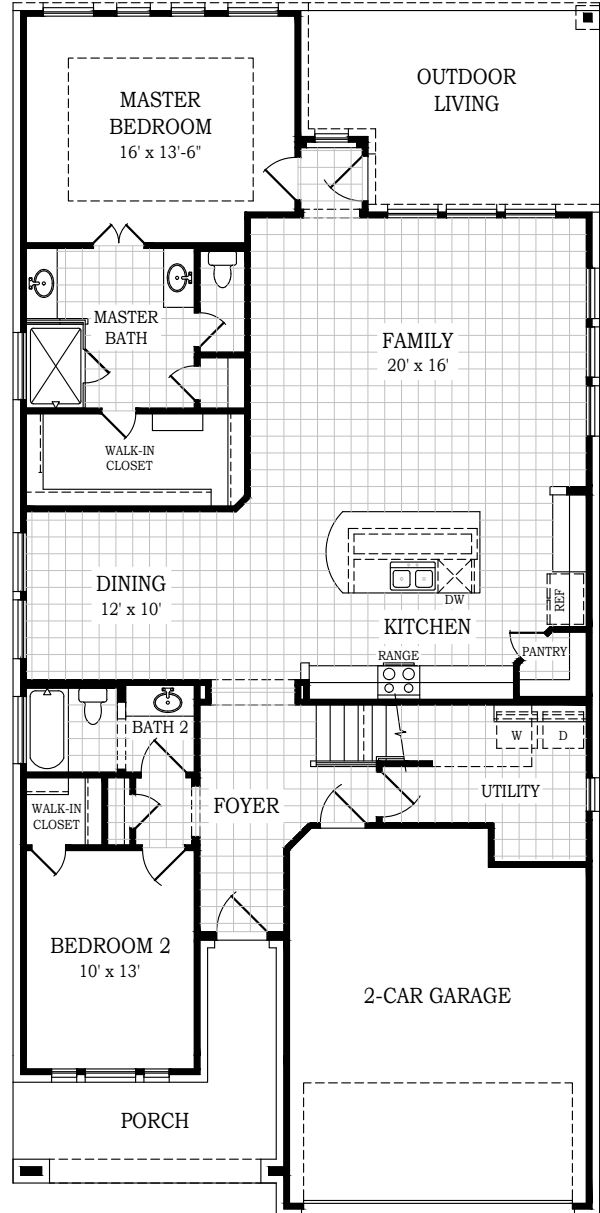

Setting a Higher Standard

Plan 2442 • Peyton • 2,638 Living sq. ft.
2,442 Conditioned sq. ft.

2nd Floor Plan

Opt. Electric Fireplace
at Family Rm.

1st Floor Plan

Setting a Higher Standard

*Plan 2442 • Peyton • 2,638 Living sq. ft.
2,442 Conditioned sq. ft.*

Elevation B

Elevation E

Setting a Higher Standard

Plan 2442 • *Peyton* • 2,638 Living sq. ft.
2,442 Conditioned sq. ft.

Elevation B1

Elevation B2