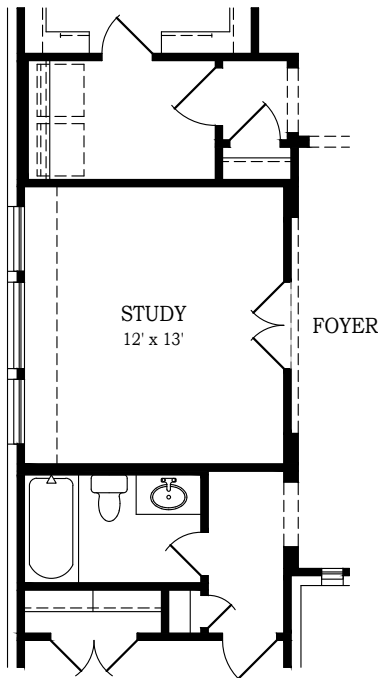

Setting a Higher Standard

Plan 2142 • Barron • 2,142 Conditioned sq. ft.

*Opt. Electric
Fireplace at
Family Rm.*

Opt. Study

Square footage and room dimensions are approximate and may vary per elevation. Window placement, roof line and porches may also vary by elevation. Plans, features, prices and availability are subject to change without notice.

Print Date: 4/3/24

Setting a Higher Standard

Plan 2142 • Barron • 2,142 Conditioned sq. ft.

Elevation A

Elevation B

Setting a Higher Standard

Plan 2142 • *Barron* • 2,142 Conditioned sq. ft.

Optional Elevation A1