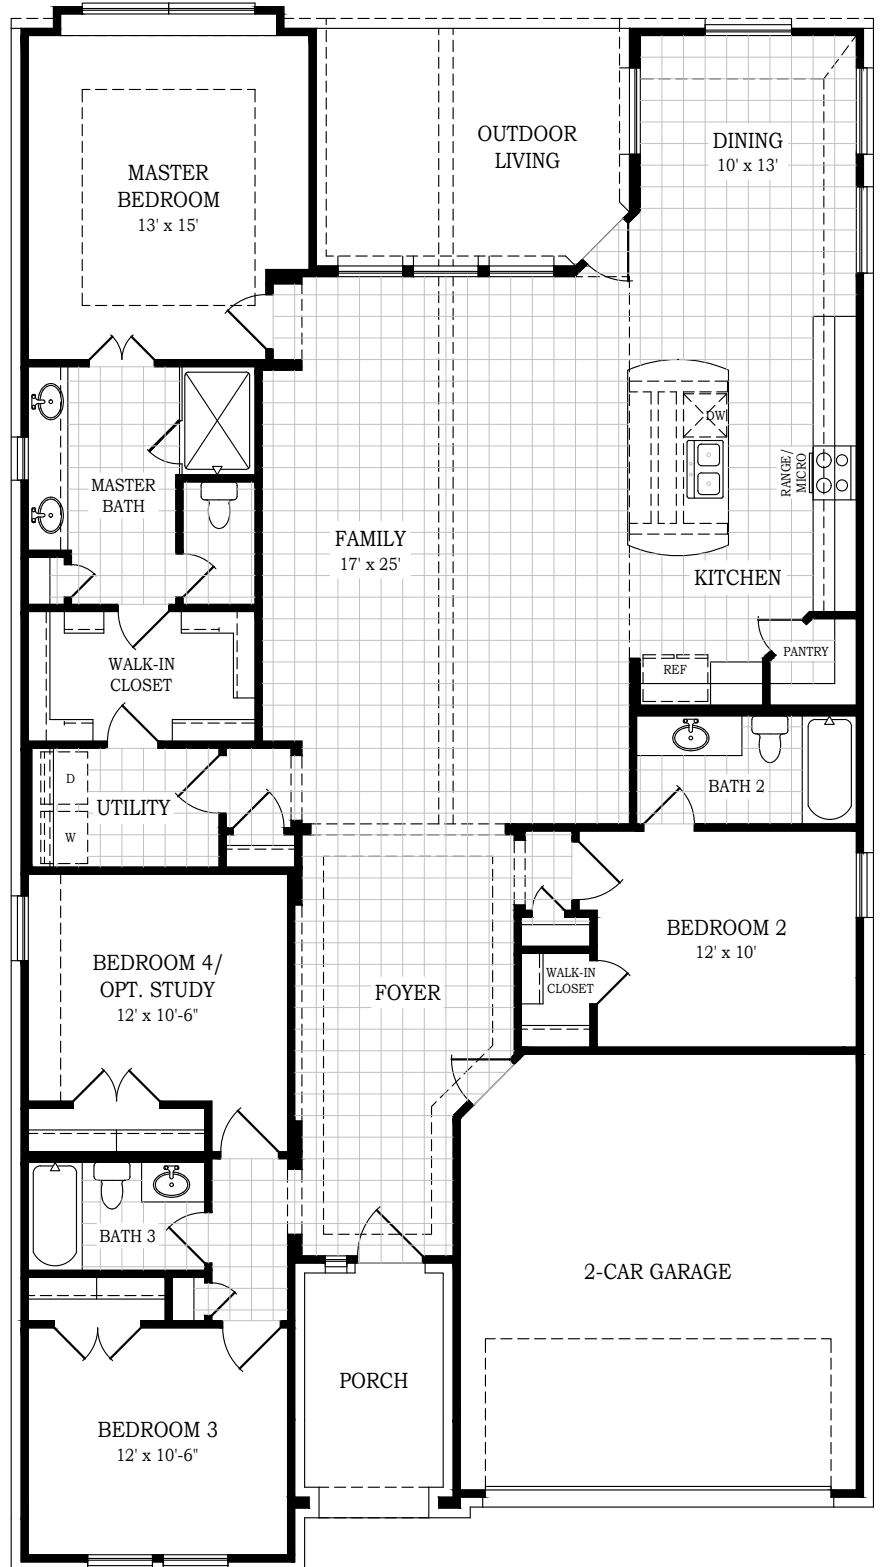

Setting a Higher Standard

Plan 2142 • Barron • 2,142 Conditioned sq. ft.

*Opt. Electric
Fireplace at
Family Rm.*

Opt. Study

Square footage and room dimensions are approximate and may vary per elevation. Window placement, roof line and porches may also vary by elevation. Plans, features, prices and availability are subject to change without notice.

Print Date: 4/3/24

Setting a Higher Standard

Plan 2142 • Barron • 2,142 Conditioned sq. ft.

Elevation A

Elevation B

Setting a Higher Standard

Plan 2142 • *Barron* • 2,142 Conditioned sq. ft.

Optional Elevation A1

Optional Elevation B1