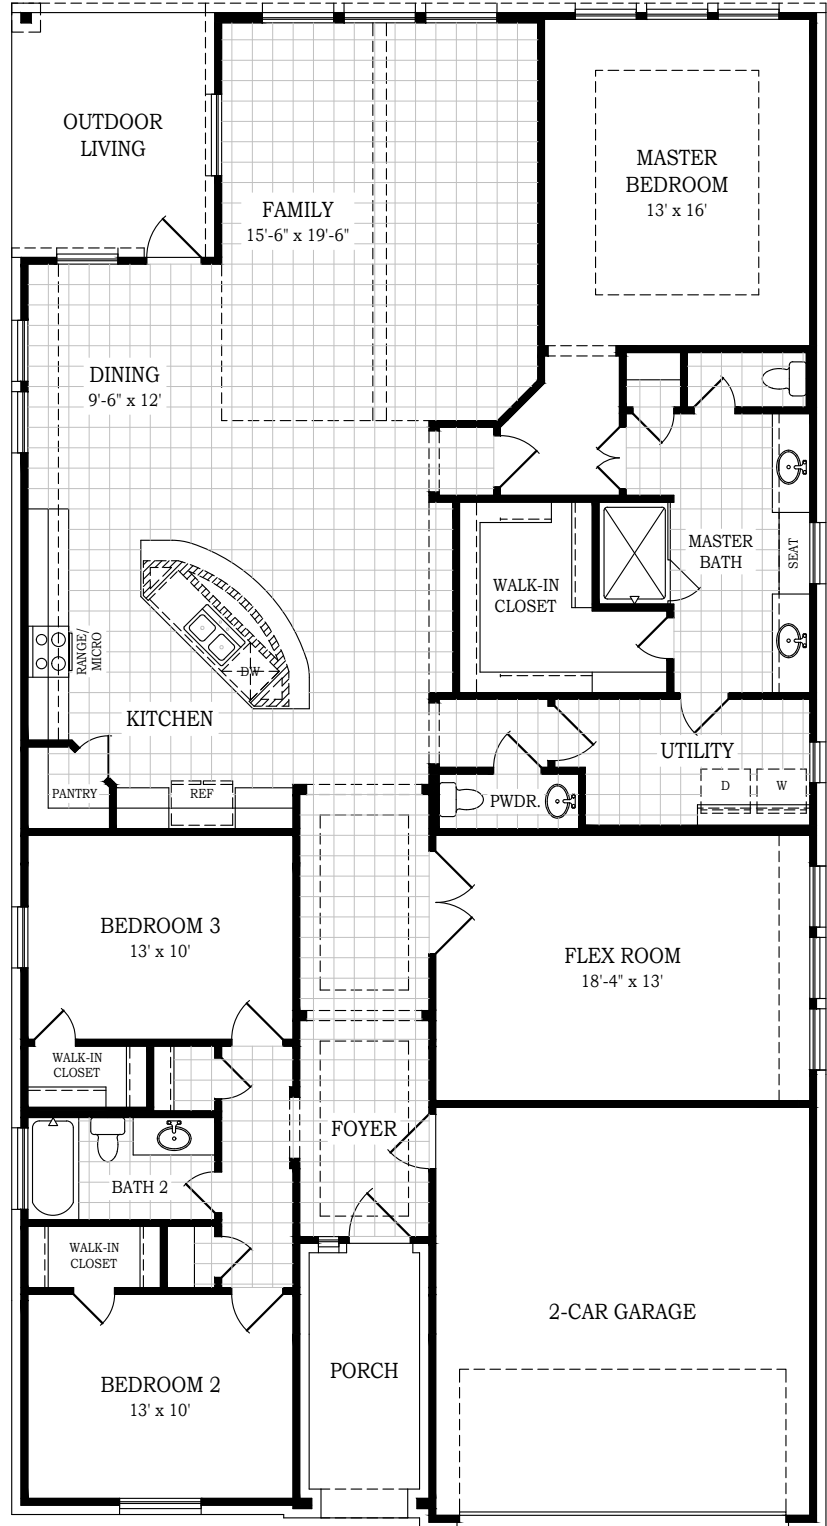

Setting a Higher Standard

Plan 2358 • McKenna • 2,358 Conditioned sq. ft.

*Opt. Electric Fireplace at Family Rm.*

*Opt. Tub @ M. Bath*

Square footage and room dimensions are approximate and may vary per elevation. Window placement, roof line and porches may also vary by elevation. Plans, features, prices and availability are subject to change without notice.

Print Date: 2/28/22

*Setting a Higher Standard*

*Plan 2358 • McKenna • 2,358 Conditioned sq. ft.*

*Elevation A*

*Elevation B*

Setting a Higher Standard

Plan 2358 • McKenna • 2,358 Conditioned sq. ft.

Optional Elevation A1

Optional Elevation A2

Optional Elevation B1

Optional Elevation B2