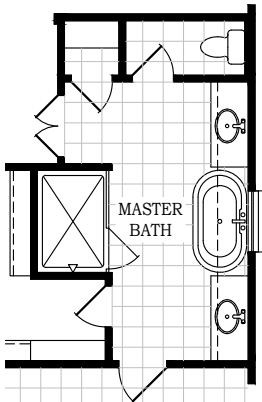

Setting a Higher Standard

Plan 2358 • McKenna • 2,358 Conditioned sq. ft.

*Opt. Electric Fireplace at Family Rm.*

*Opt. Tub @ M. Bath*

Square footage and room dimensions are approximate and may vary per elevation. Window placement, roof line and porches may also vary by elevation. Plans, features, prices and availability are subject to change without notice.

Print Date: 2/28/22

*Setting a Higher Standard*

*Plan 2358 • McKenna • 2,358 Conditioned sq. ft.*

*Elevation A*

*Elevation B*

Setting a Higher Standard

Plan 2358 • McKenna • 2,358 Conditioned sq. ft.

Optional Elevation A1