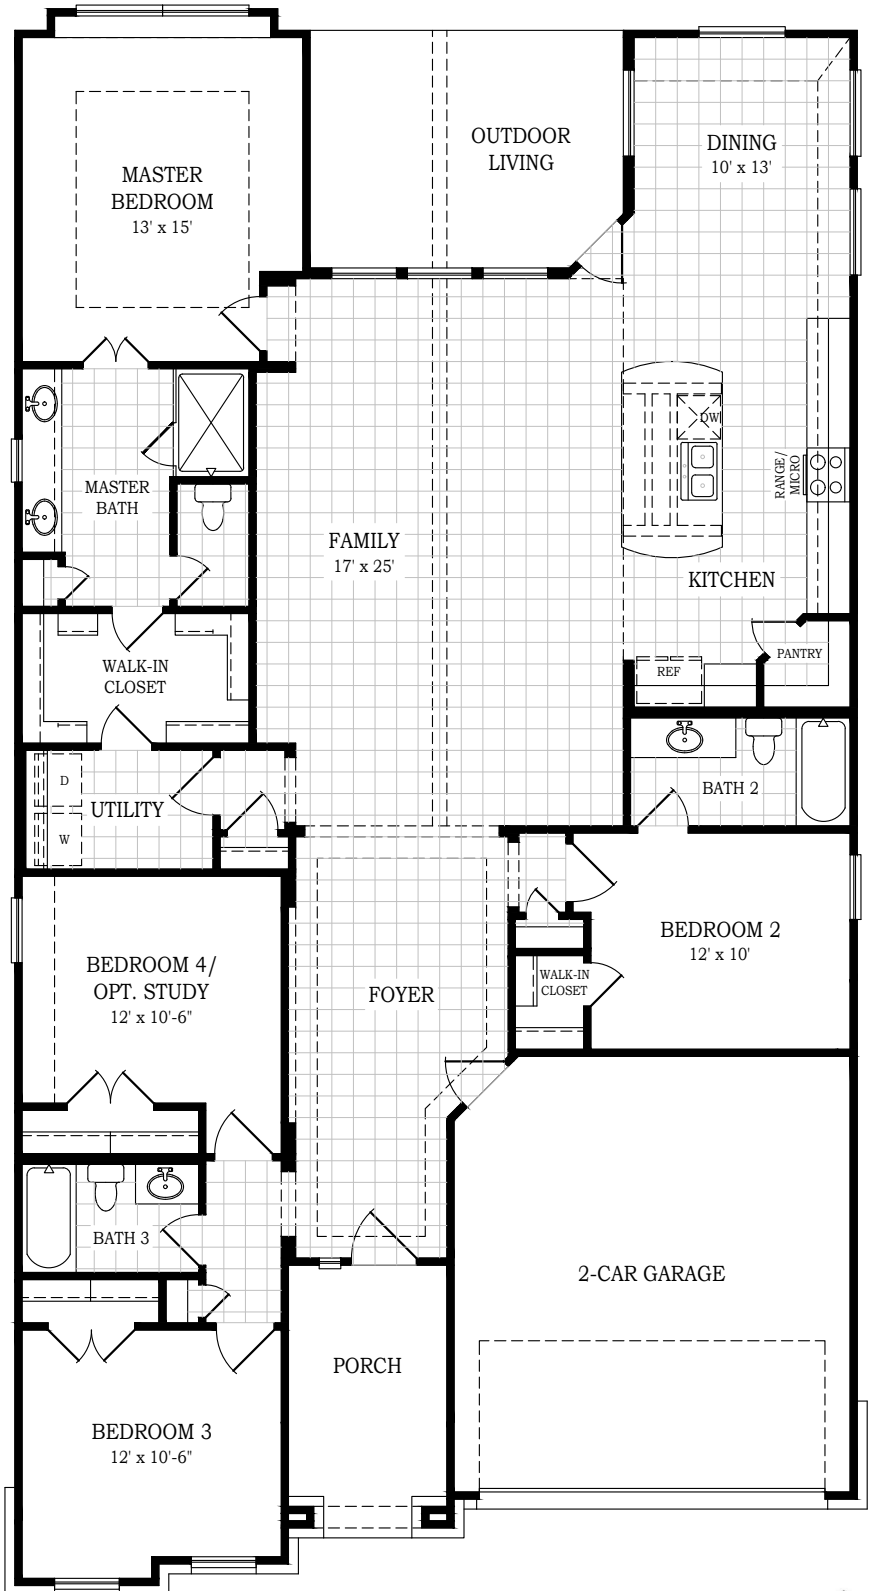

Setting a Higher Standard

Plan 2142 • *Barron* • 2,244 Living sq. ft.
2,088 Conditioned sq. ft.

*Opt. Electric Fireplace
at Family Rm.*

Opt. Study

Square footage and room dimensions are approximate and may vary per elevation. Window placement, roof line and porches may also vary by elevation. Plans, features, prices and availability are subject to change without notice.

Print Date: 4/3/24

Setting a Higher Standard

*Plan 2142 • Barron • 2,244 Living sq. ft.
2,088 Conditioned sq. ft.*

Elevation G

Elevation H