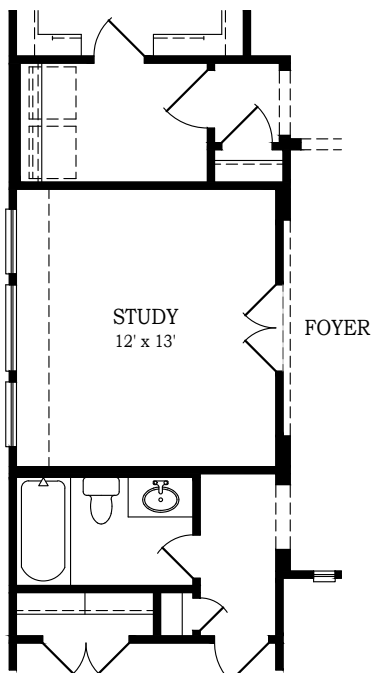

Setting a Higher Standard

Plan 2142 • *Barron* • 2,244 Living sq. ft.
2,088 Conditioned sq. ft.

*Opt. Electric Fireplace
at Family Rm.*

Opt. Study

Square footage and room dimensions are approximate and may vary per elevation. Window placement, roof line and porches may also vary by elevation. Plans, features, prices and availability are subject to change without notice.

Print Date: 4/3/24

Setting a Higher Standard

*Plan 2142 • Barron • 2,244 Living sq. ft.
2,088 Conditioned sq. ft.*

Elevation G

Elevation H