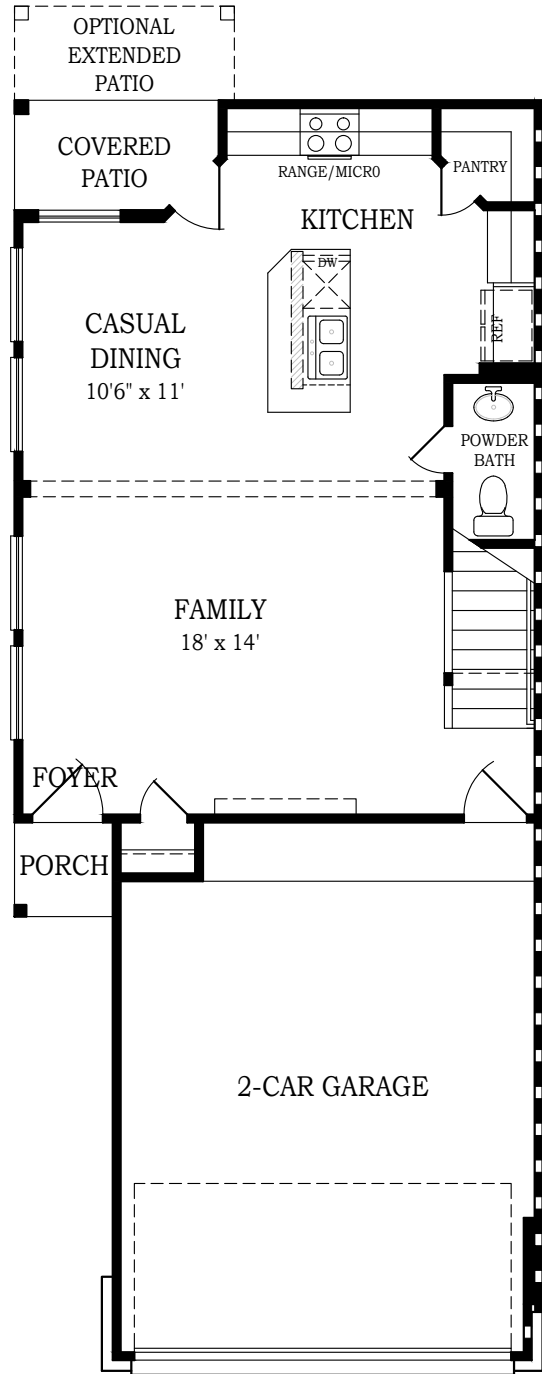

**CHESMAR  
HOMES**

*Setting a Higher Standard*

*Plan 7260 • Cheverny • 1,710 sq. ft.*

*2nd Floor Plan*

*1st Floor Plan*

**CHESMAR  
HOMES**

*Setting a Higher Standard*

*Plan 7260 • Cheverny • 1,710 sq. ft.*

ELEVATION 'A'

STONE OPTION  
ELEVATION 'A'

ELEVATION 'B'

STONE OPTION  
ELEVATION 'B'