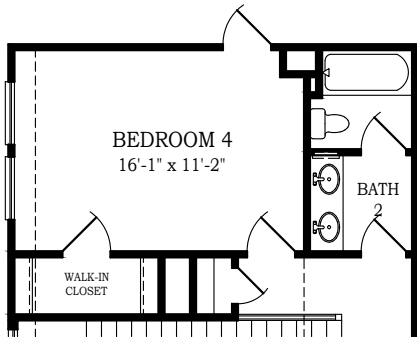

**CHESMAR
HOMES**

Setting a Higher Standard

Plan 7250

• *Versailles*

• 1,901 sq. ft.

*OPTIONAL BEDROOM 4
AT GAME ROOM*

2nd Floor Plan

1st Floor Plan

Setting a Higher Standard

Plan 7250 • Versailles • 1,901 sq. ft.

FRONT ELEVATION 'A'

STONE OPTION ELEVATION 'A'

FRONT ELEVATION 'B'

STONE OPTION ELEVATION 'B'