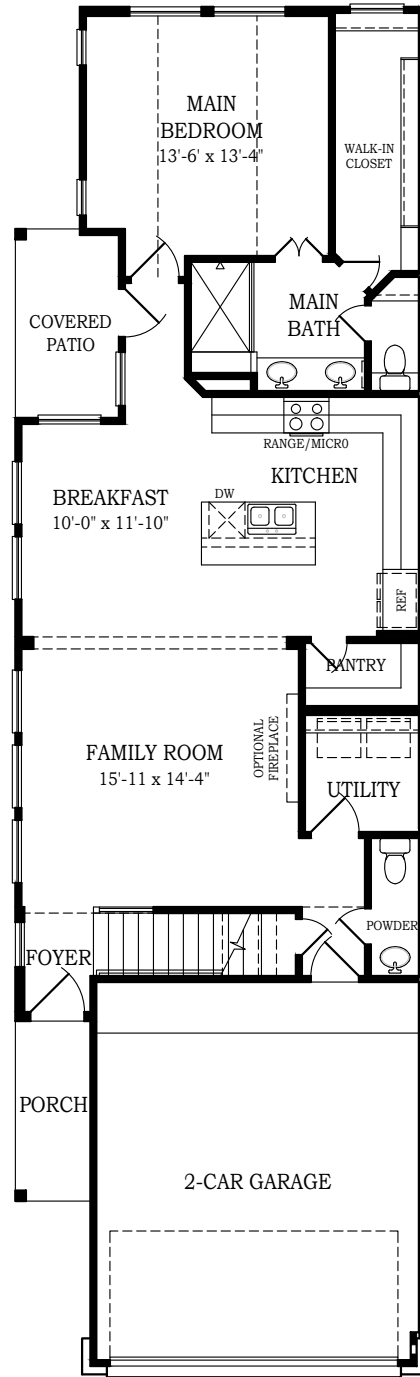

**CHESMAR
HOMES**

Setting a Higher Standard

Plan 7250

• *Versailles*

• 1,901 sq. ft.

*OPTIONAL BEDROOM 4
AT GAME ROOM*

2nd Floor Plan

1st Floor Plan

Setting a Higher Standard

Plan 7250 • Versailles • 1,901 sq. ft.

FRONT ELEVATION 'A'

STONE OPTION ELEVATION 'A'

FRONT ELEVATION 'B'

STONE OPTION ELEVATION 'B'