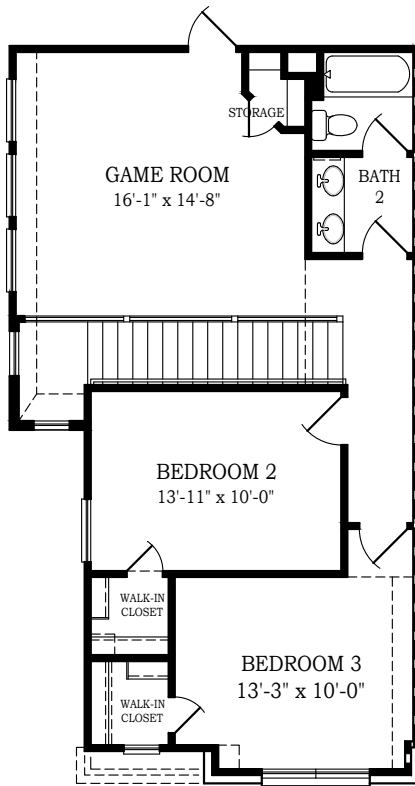

**CHESMAR
HOMES**

Setting a Higher Standard

Plan 7250

• *Versailles*

• 1,901 sq. ft.

*OPTIONAL BEDROOM 4
AT GAME ROOM*

2nd Floor Plan

1st Floor Plan

Setting a Higher Standard

Plan 7250 • Versailles • 1,901 sq. ft.

FRONT ELEVATION 'A'

STONE OPTION ELEVATION 'A'

FRONT ELEVATION 'B'

STONE OPTION ELEVATION 'B'