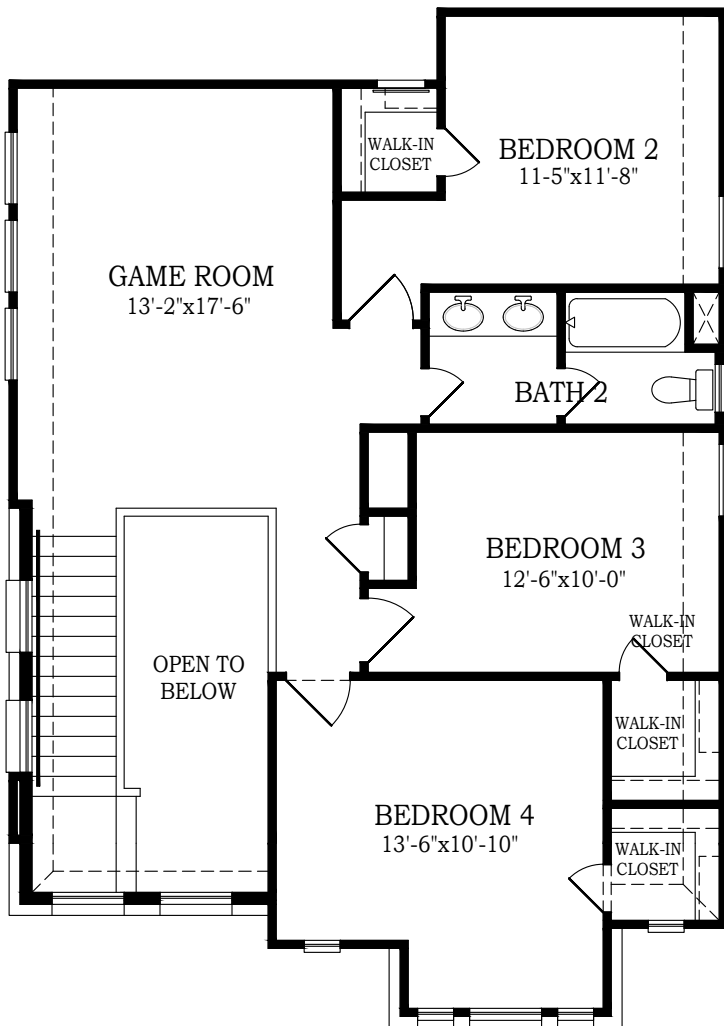

SAGE

CHESMAR.com

Plan 221330 | 2213 Square Footage | 4 Bedrooms | 3 Baths | 2-Car Garage

SECOND FLOOR

FIRST FLOOR