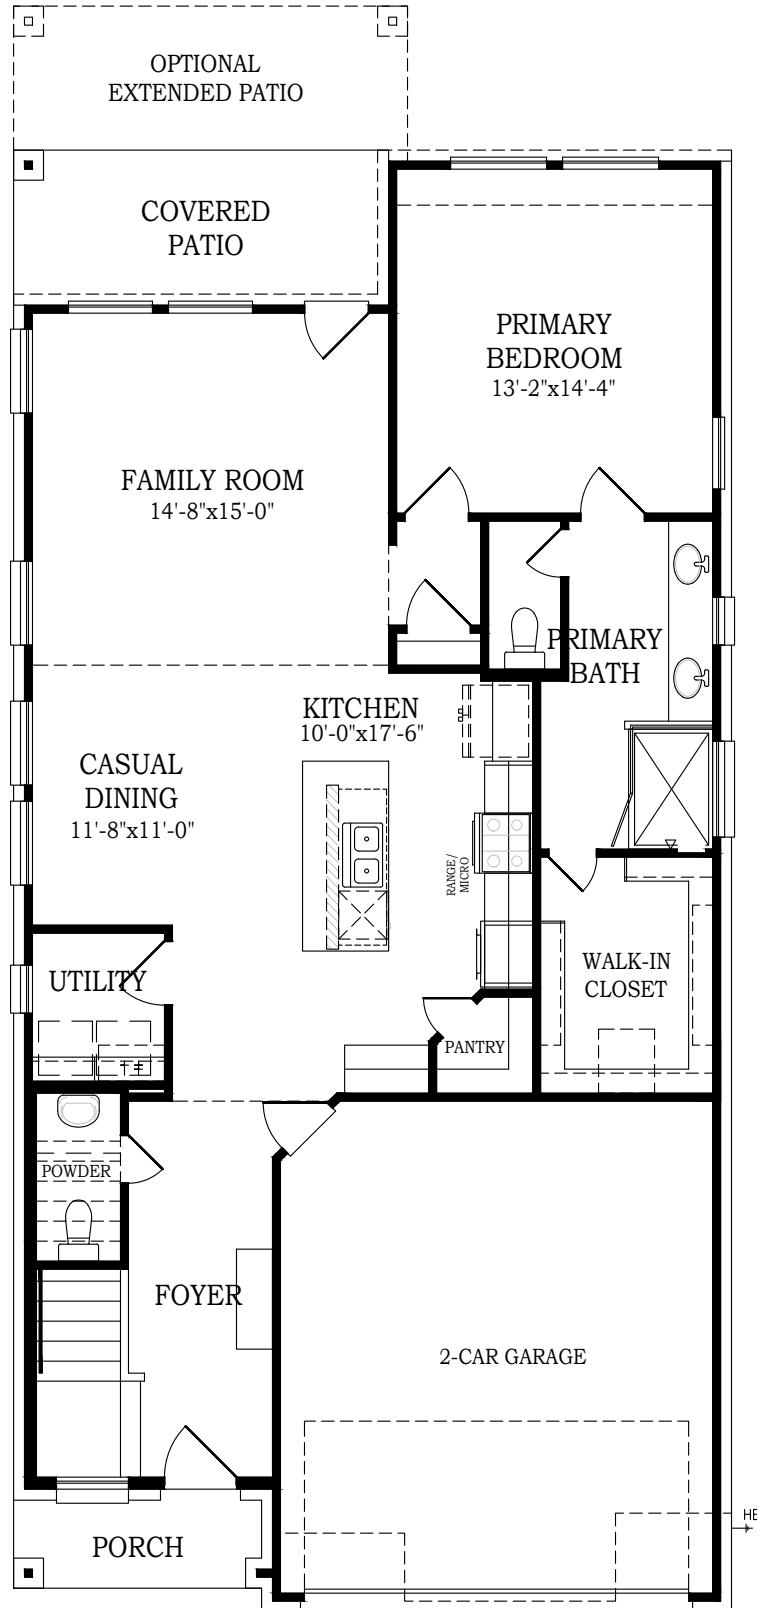

SAGE

CHESMAR.com

Plan 221330 | 2213 Square Footage | 4 Bedrooms | 3 Baths | 2-Car Garage

SECOND FLOOR

FIRST FLOOR