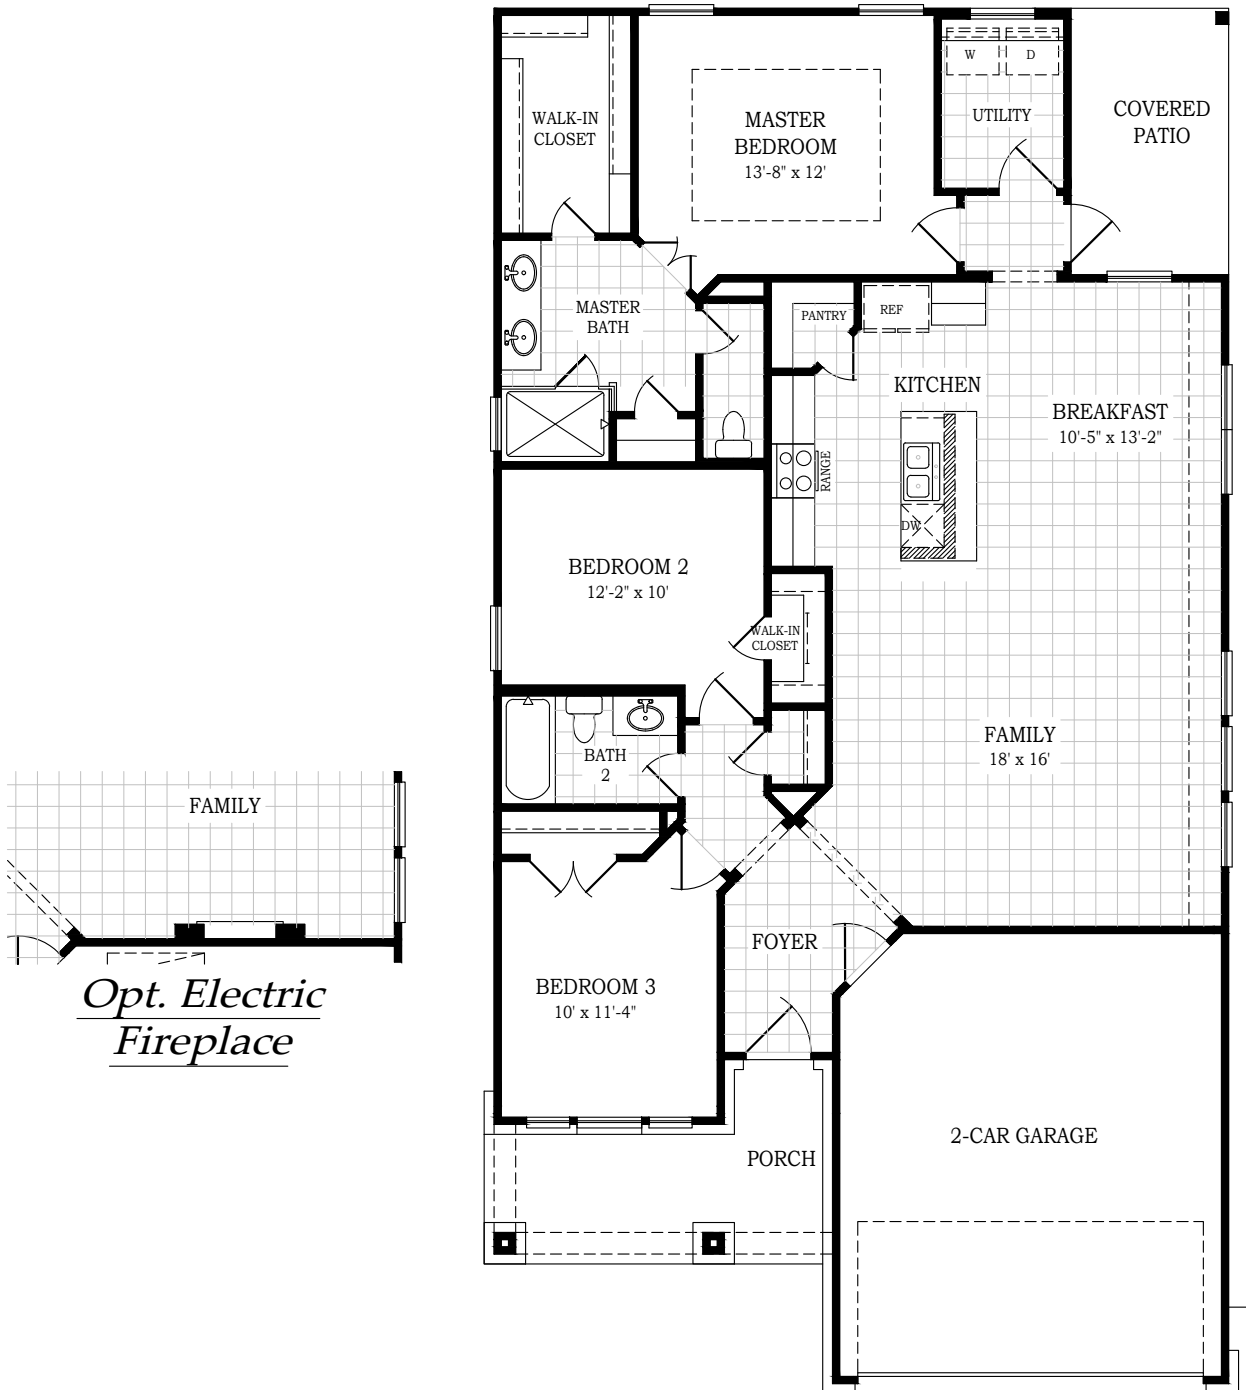

AVRIL

CHESMAR.com

Plan 1542 | 1,631 Living sq. ft. | 1,542 Conditioned sq. ft. | 3 Bedrooms | 2 Baths | 2-Car Garage

Square footage and room dimensions are approximate and may vary per elevation. Window placement, roof line and porches may also vary by elevation. Plans, features, prices and availability are subject to change without notice. V2.0 (CT)

Setting a Higher Standard

AVRIL

CHESMAR.com

Plan 1542 | 1,631 Living sq. ft. | 1,542 Conditioned sq. ft. | 3 Bedrooms | 2 Baths | 2-Car Garage

Elevation C

Elevation D

Square footage and room dimensions are approximate and may vary per elevation. Window placement, roof line and porches may also vary by elevation. Plans, features, prices and availability are subject to change without notice. V2.0 (CT)