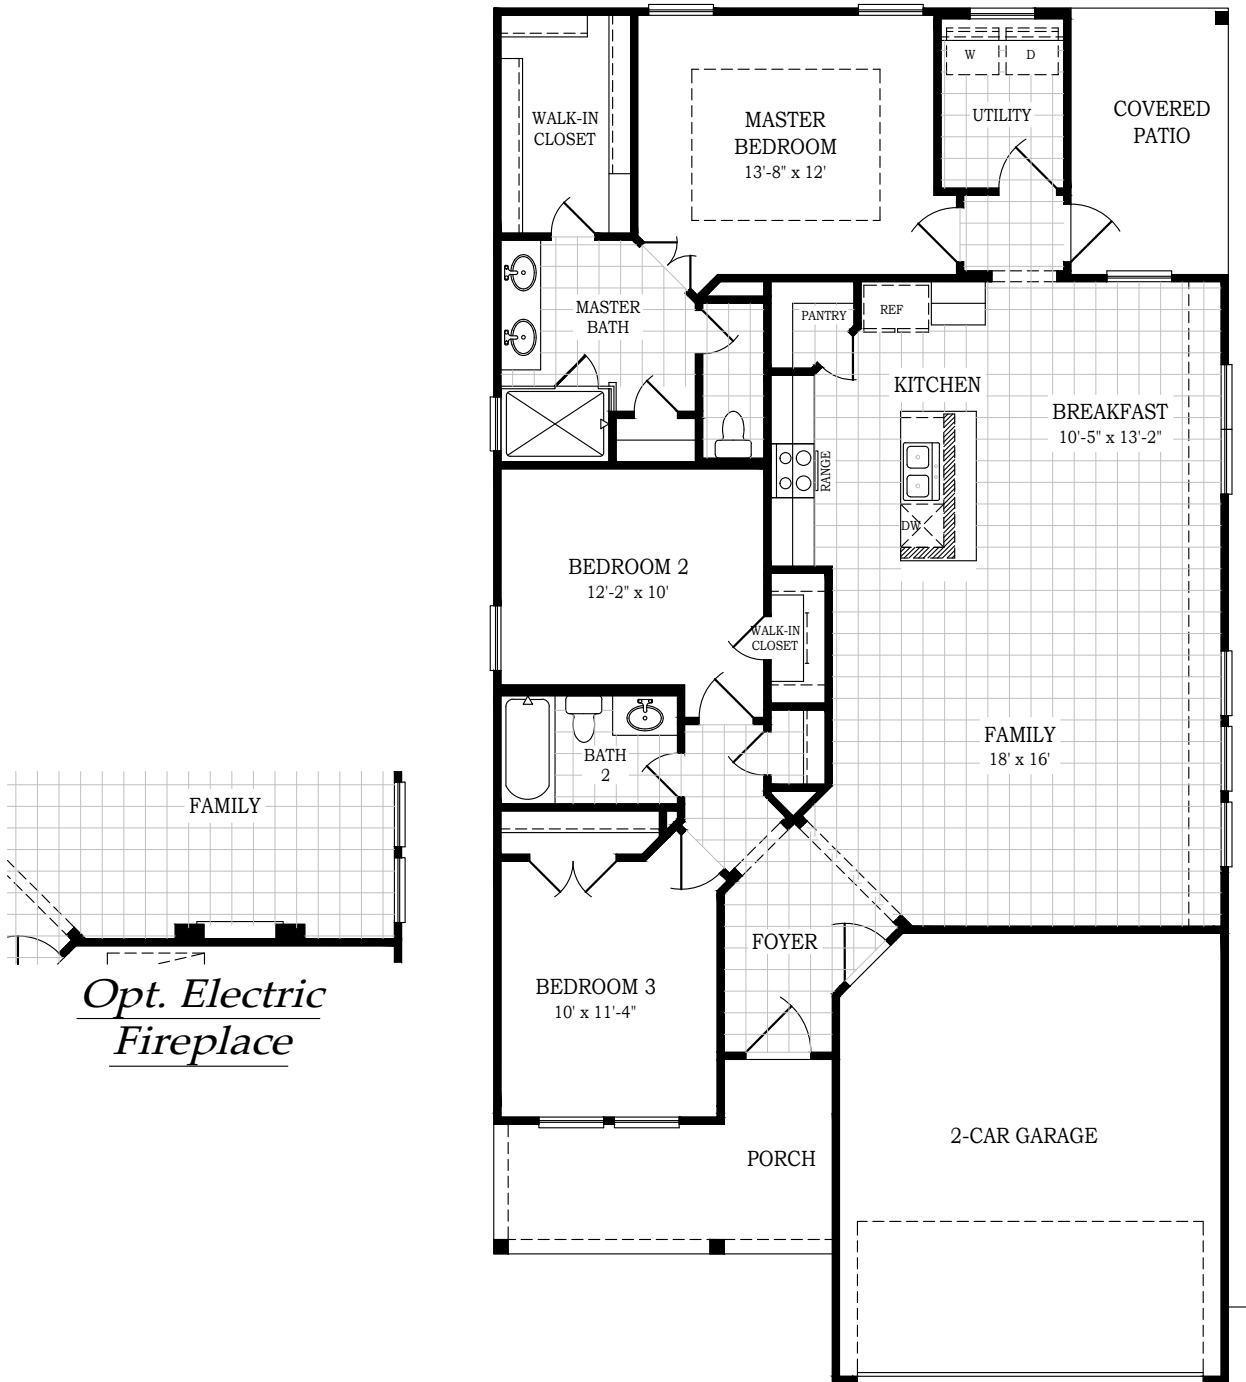

AVRIL

CHESMAR.com

Plan 1542 | 1,631 Living sq. ft. | 1,542 Conditioned sq. ft. | 3 Bedrooms | 2 Baths | 2-Car Garage

AVRIL

CHESMAR.com

Plan 1542 | 1,631 Living sq. ft. | 1,542 Conditioned sq. ft. | 3 Bedrooms | 2 Baths | 2-Car Garage

Elevation E

Elevation F

Square footage and room dimensions are approximate and may vary per elevation. Window placement, roof line and porches may also vary by elevation. Plans, features, prices and availability are subject to change without notice. V2.0 (CT)