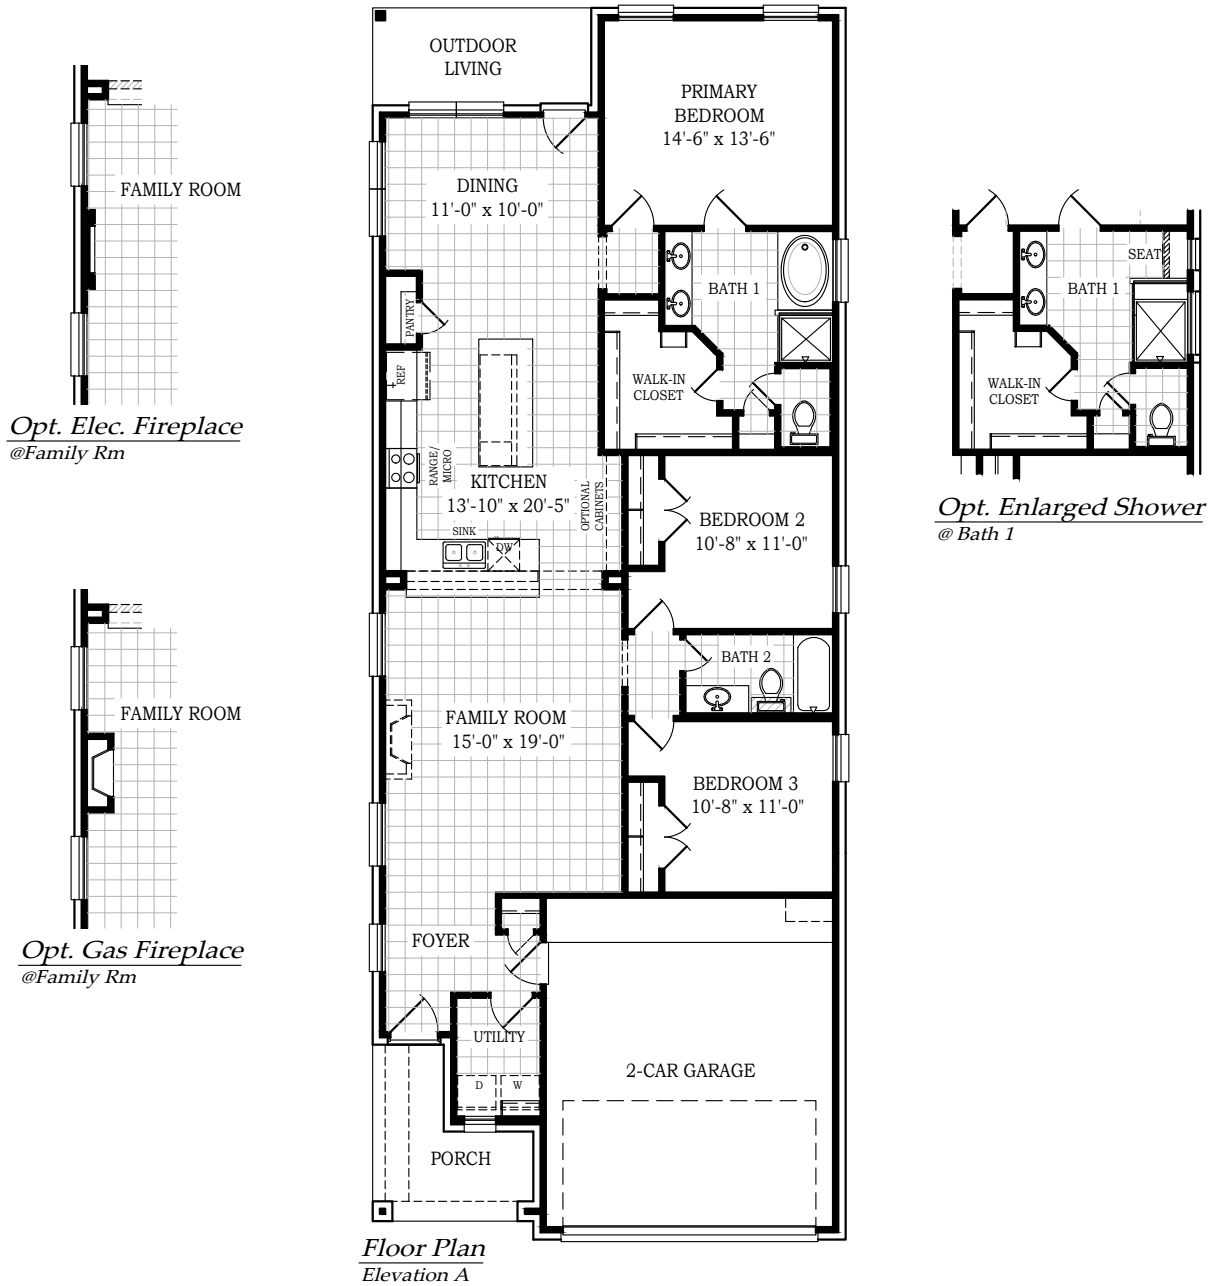

CHESMAR HOMES

Setting a Higher Standard

Plan 1736 • Ann Arbor • 1,736 sqft - Indoor Living
85 sqft - Outdoor Living

Square footage and room dimensions are approximate and may vary per elevation. Window placement, roof line and porches may also vary by elevation. Plans, features, prices and availability are subject to change without notice.
Print Date: 12/6/2023 (Heartland)