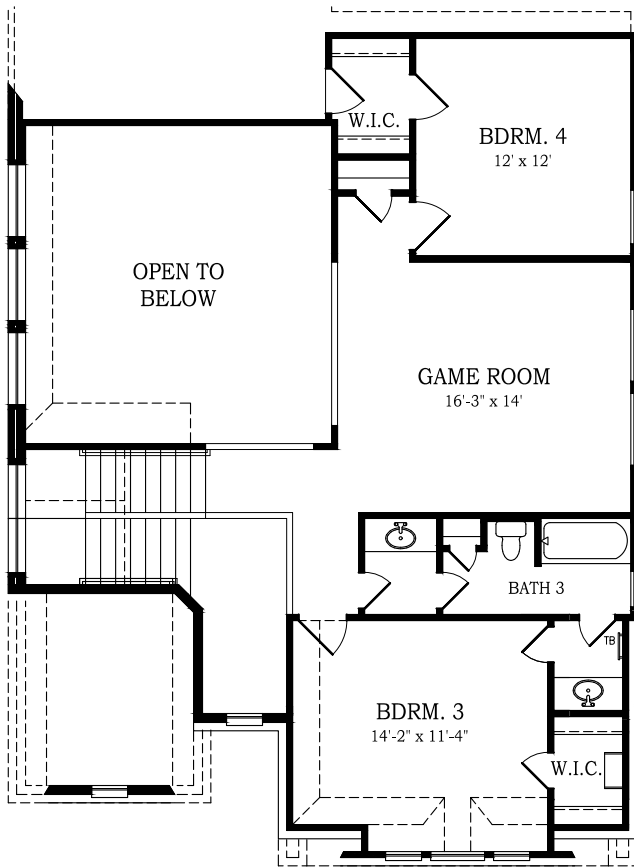

Setting a Higher Standard

chesmar.com

HEARTLAND 60's

LARAMIE

plan 267135 approx. 2,671 sqft

THIS HOME FEATURES | OPTIONS

- 4 Bedroom
- 3 Bath
- 112sqft Outdoor Living
- Study
- Gameroom
- Opt. Media Room

SECOND FLOOR

FIRST FLOOR

REVISED - 03-02-2026. Square footage and room dimensions are approximate and may vary per elevation. Window placement, roof line and porches may also vary by elevation. Plans, features, prices and availability are subject to change without notice.