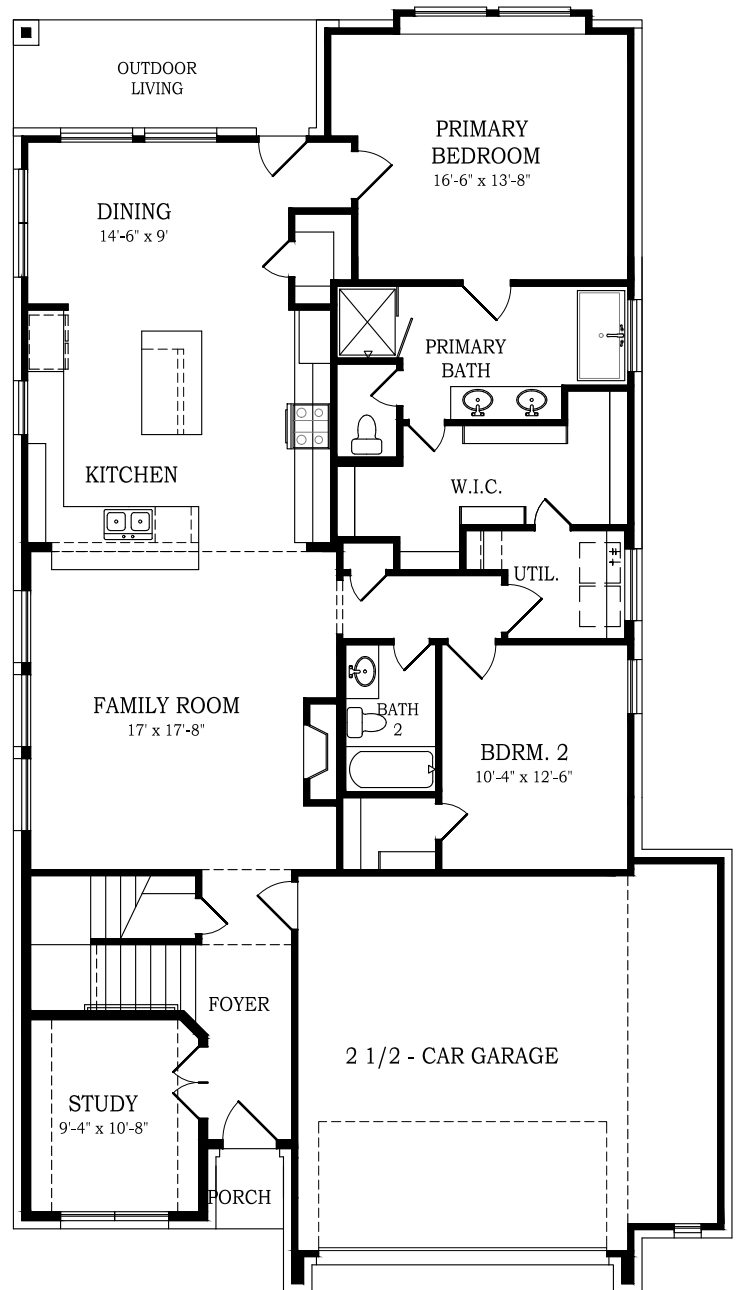

Setting a Higher Standard

chesmar.com

HEARTLAND 60's

LARAMIE

plan 267135 approx. 2,671 sqft

THIS HOME FEATURES | OPTIONS

- 4 Bedroom
- 3 Bath
- 112sqft Outdoor Living
- Study
- Gameroom
- Opt. Media Room

SECOND FLOOR

FIRST FLOOR

REVISED - 03-02-2026. Square footage and room dimensions are approximate and may vary per elevation. Window placement, roof line and porches may also vary by elevation. Plans, features, prices and availability are subject to change without notice.