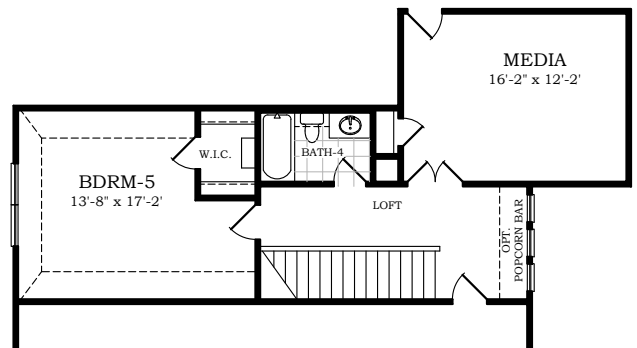

Setting a Higher Standard

Plan 3470 • Winchester • 3,470 sq. ft. - Indoor Living  
288 sq. ft. - Outdoor Living

*Opt. Bed 6*  
I.L.O. Game Rm.

*Opt. Private Suite*  
I.L.O. Game Rm.

*1st Floor Plan*  
Elevation - A

*Opt. Side-Entry Garage*

*2nd Floor Plan*

Square footage and room dimensions are approximate and may vary per elevation. Window placement, roof line and porches may also vary by elevation. Plans, features, prices and availability are subject to change without notice.