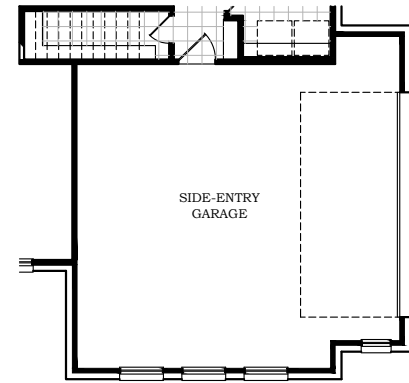

Setting a Higher Standard

Plan 3470 • Winchester • 3,470 sq. ft. - Indoor Living  
288 sq. ft. - Outdoor Living

*Opt. Bed 6*  
I.L.O. Game Rm.

*Opt. Private Suite*  
I.L.O. Game Rm.

*1st Floor Plan*  
Elevation - A

*Opt. Side-Entry Garage*

*2nd Floor Plan*

Square footage and room dimensions are approximate and may vary per elevation. Window placement, roof line and porches may also vary by elevation. Plans, features, prices and availability are subject to change without notice.