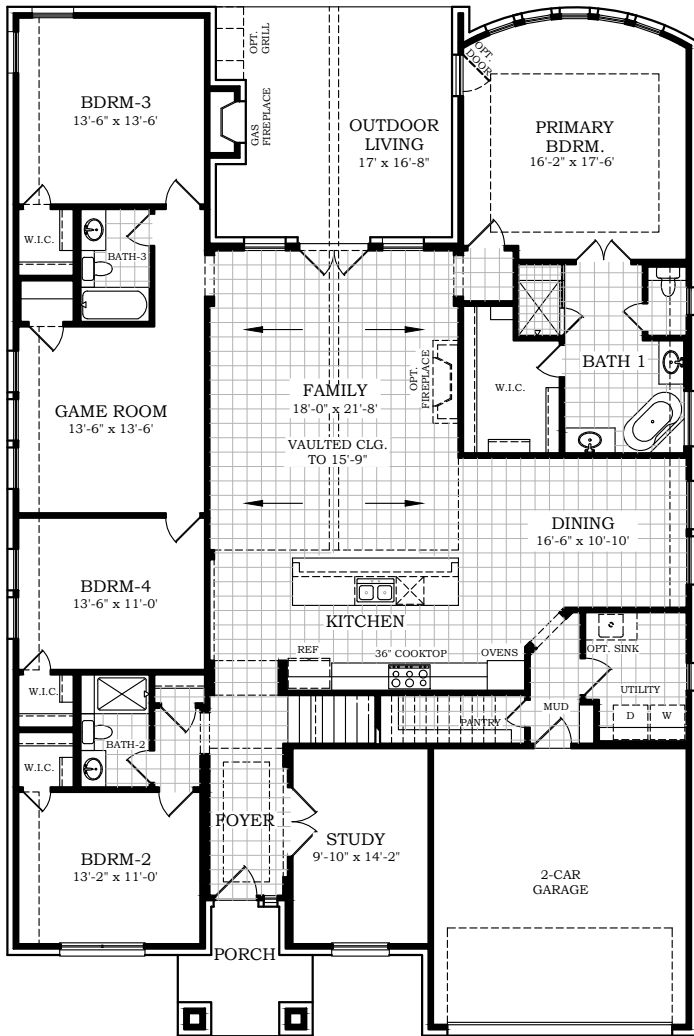

Setting a Higher Standard

Plan 3470 • Winchester • 3,470 sq. ft. - Indoor Living  
288 sq. ft. - Outdoor Living

*Opt. Bed 6*  
I.L.O. Game Rm.

*Opt. Private Suite*  
I.L.O. Game Rm.

*1st Floor Plan*  
Elevation - A

*Opt. Side-Entry Garage*

*2nd Floor Plan*

Square footage and room dimensions are approximate and may vary per elevation. Window placement, roof line and porches may also vary by elevation. Plans, features, prices and availability are subject to change without notice.