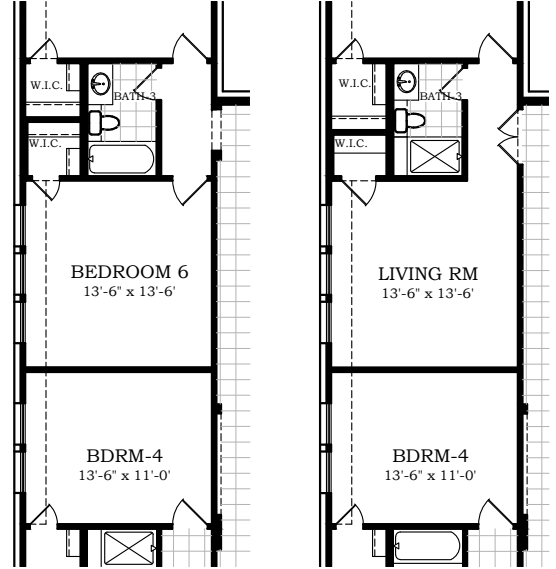

Setting a Higher Standard

Plan 3470 • Winchester • 3,470 sq. ft. - Indoor Living  
288 sq. ft. - Outdoor Living

*Opt. Bed 6*  
I.L.O. Game Rm.

*Opt. Private Suite*  
I.L.O. Game Rm.

*1st Floor Plan*  
Elevation - A

*Opt. Side-Entry Garage*

*2nd Floor Plan*

Square footage and room dimensions are approximate and may vary per elevation. Window placement, roof line and porches may also vary by elevation. Plans, features, prices and availability are subject to change without notice.