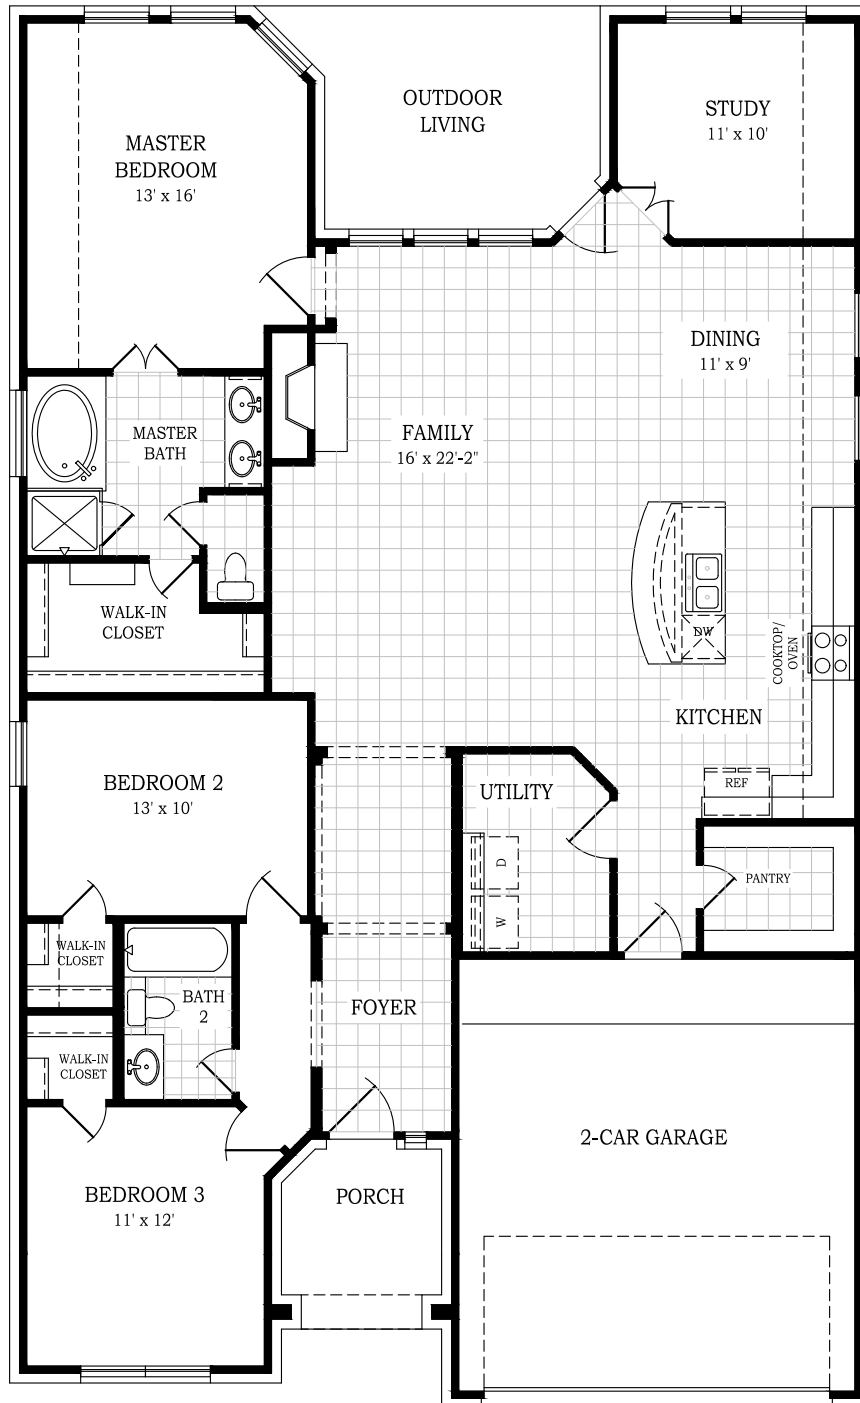

CHESMAR HOMES

Setting a Higher Standard

Plan 1913 • *Bridgeport* • 1,913 sq. ft. - Indoor Living
142 sq. ft. - Outdoor Living

Opt. Oversized
Shower

Square footage and room dimensions are approximate and may vary per elevation. Window placement, roof line and porches may also vary by elevation. Plans, features, prices and availability are subject to change without notice.