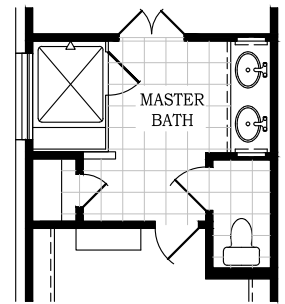

CHESMAR HOMES

Setting a Higher Standard

Plan 1913 • *Bridgeport* • 1,913 sq. ft. - Indoor Living
142 sq. ft. - Outdoor Living

Opt. Oversized
Shower

Square footage and room dimensions are approximate and may vary per elevation. Window placement, roof line and porches may also vary by elevation. Plans, features, prices and availability are subject to change without notice.