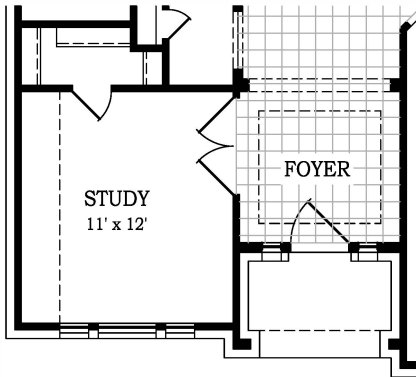

Setting a Higher Standard

Plan 2353 • Lakeway • 2,353 sq. ft. - Indoor Living
124 sq. ft. - Outdoor Living

Opt. Oversized Shower

Opt. Study

Square footage and room dimensions are approximate and may vary per elevation. Window placement, roof line and porches may also vary by elevation. Plans, features, prices and availability are subject to change without notice.
Print Date: 09/16/2019 (Brookside)