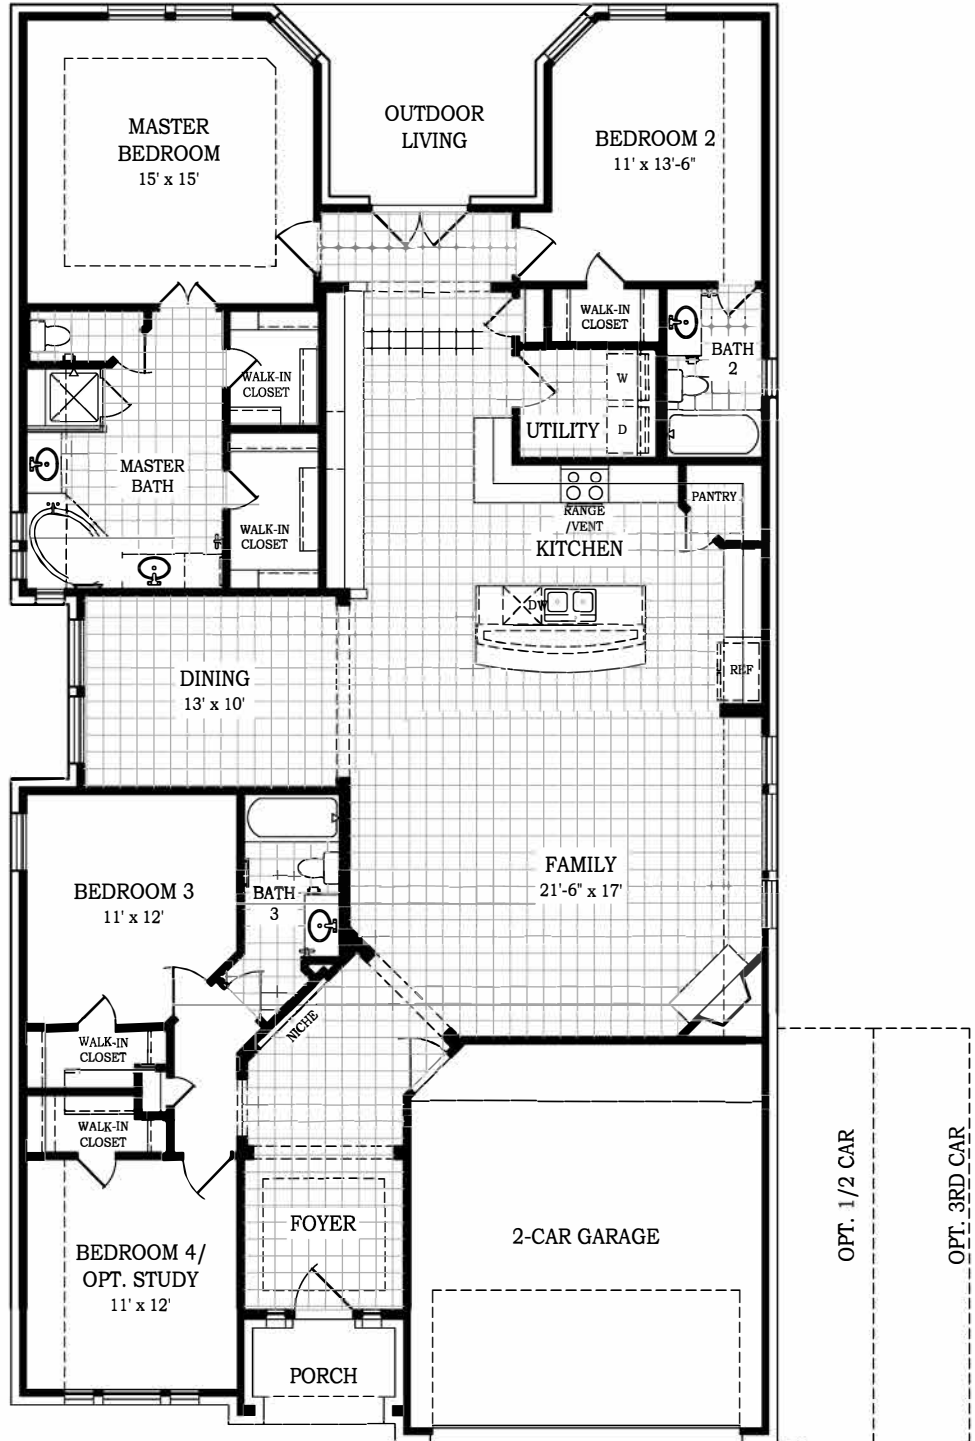

Setting a Higher Standard

Plan 2353 • Lakeway • 2,353 sq. ft. - Indoor Living
124 sq. ft. - Outdoor Living

Opt. Oversized Shower

Opt. Study

Square footage and room dimensions are approximate and may vary per elevation. Window placement, roof line and porches may also vary by elevation. Plans, features, prices and availability are subject to change without notice.
Print Date: 09/16/2019 (Brookside)