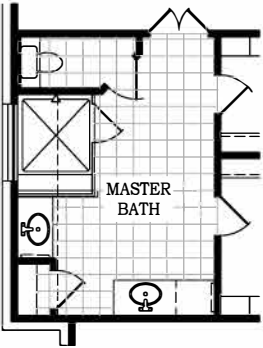

Setting a Higher Standard

Plan 2353 • Lakeway • 2,353 sq. ft. - Indoor Living
124 sq. ft. - Outdoor Living

Opt. Oversized Shower

Opt. Study

Square footage and room dimensions are approximate and may vary per elevation. Window placement, roof line and porches may also vary by elevation. Plans, features, prices and availability are subject to change without notice.
Print Date: 09/16/2019 (Brookside)