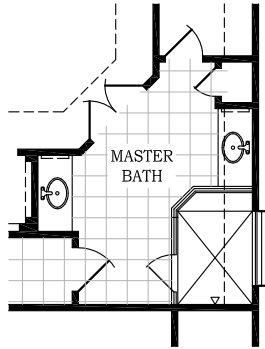

**CHESMAR
HOMES**

Setting a Higher Standard

Plan 2335

Mansfield

2,335 Indoor Living
224 Outdoor Living

Opt. Oversized Shower

Opt. Sliding Door

Opt. Guest Suite

Square footage and room dimensions are approximate and may vary per elevation. Window placement, roof line and porches may also vary by elevation. Plans, features, prices and availability are subject to change without notice.