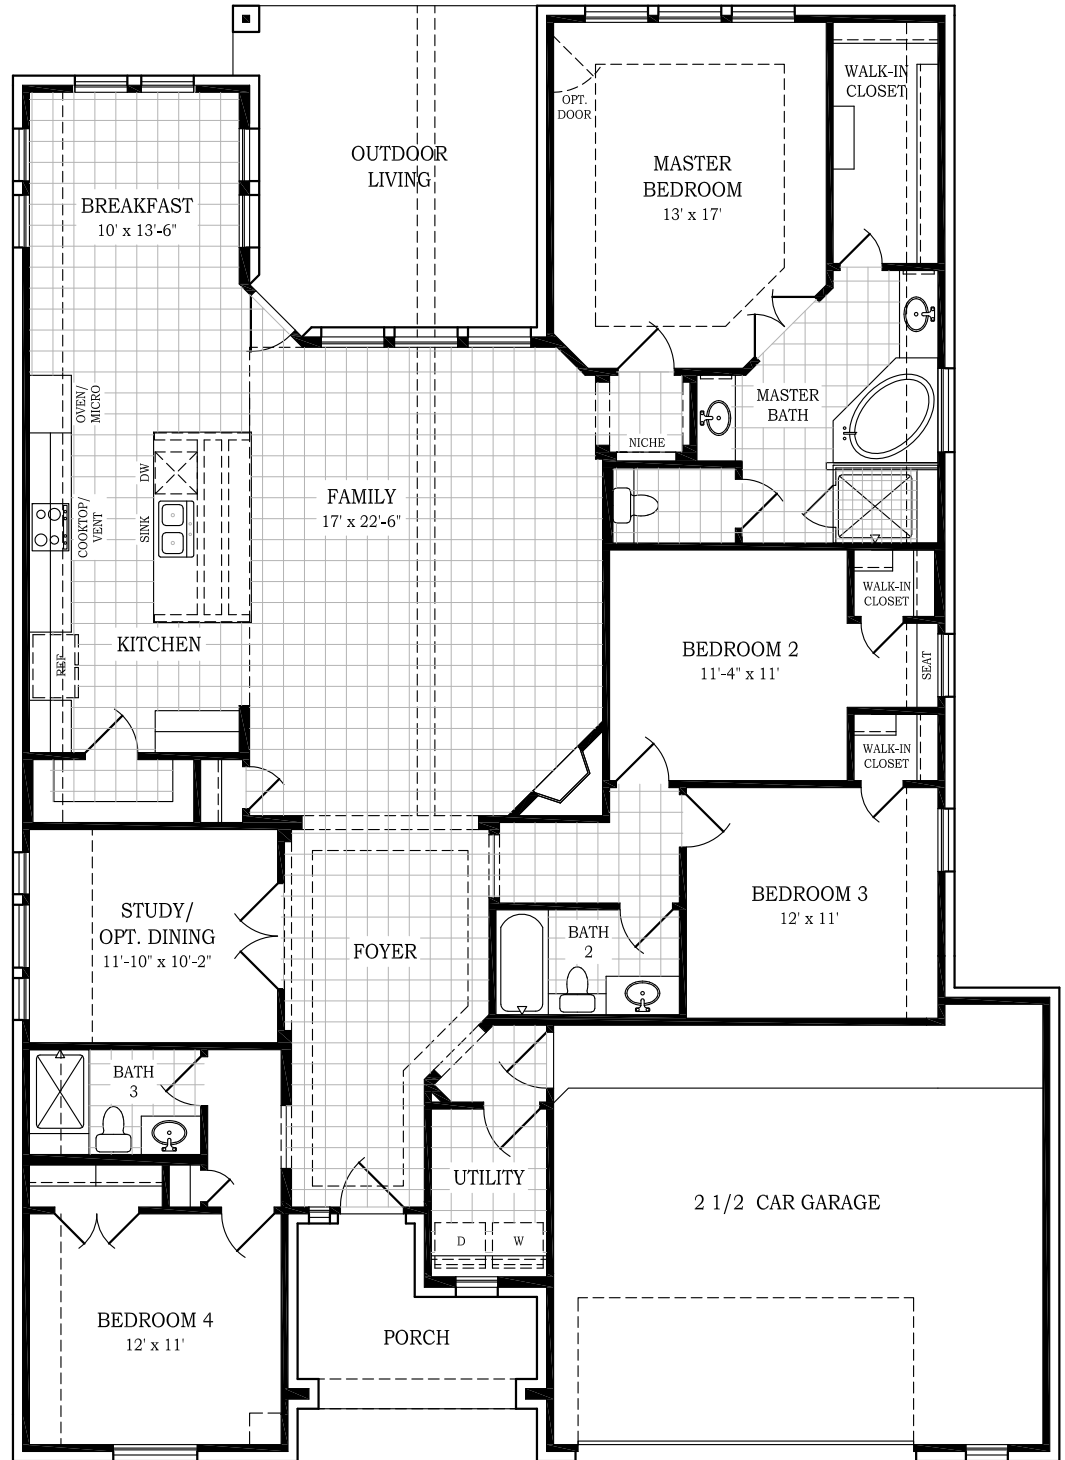

**CHESMAR
HOMES**

Setting a Higher Standard

Plan 2335

Mansfield

2,335 Indoor Living
224 Outdoor Living

Opt. Oversized Shower

Opt. Sliding Door

Opt. Guest Suite

Square footage and room dimensions are approximate and may vary per elevation. Window placement, roof line and porches may also vary by elevation. Plans, features, prices and availability are subject to change without notice.