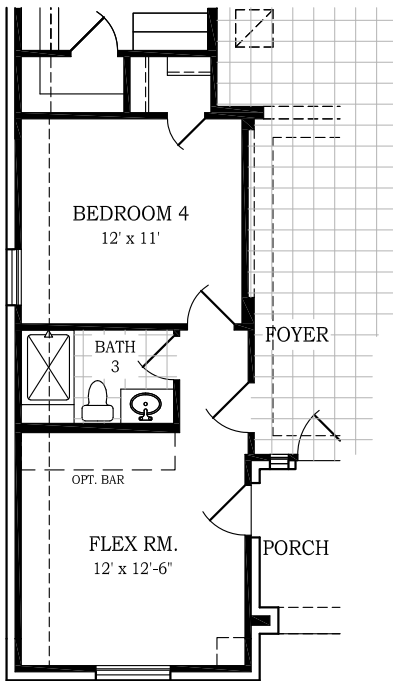

**CHESMAR
HOMES**

Setting a Higher Standard

Plan 2335

Mansfield

2,335 Indoor Living
224 Outdoor Living

Opt. Oversized Shower

Opt. Sliding Door

Opt. Guest Suite

Square footage and room dimensions are approximate and may vary per elevation. Window placement, roof line and porches may also vary by elevation. Plans, features, prices and availability are subject to change without notice.