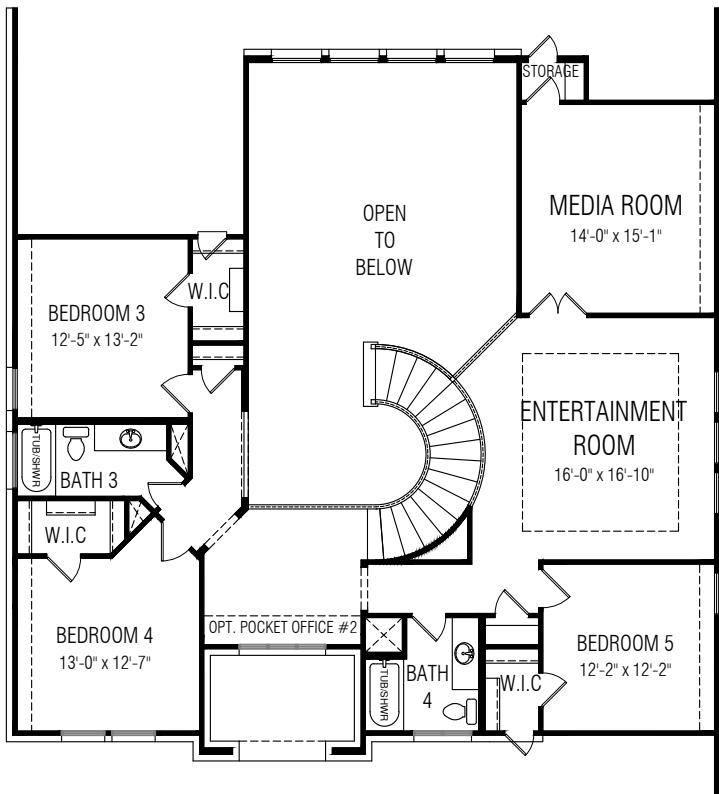

# THE GROVE 65s

**LAKWOOD**

plan 4014 approx. 4,014 sqft

## THIS HOME FEATURES | OPTIONS

- 5 Bedroom
- 4.5 Full Bath
- 192 sf. Outdoor Living
- Study
- Entertainment room
- Media room
- Pocket Office
- Sliding Glass Door
- Indoor Elec. Fireplace

- Bedroom 6
- Indoor Gas Fireplace
- Outdoor Gas Fireplace
- Sliding Glass Door #2
- Flex Room
- Pocket Office #2
- Prep Kitchen
- Wine Room
- Mud Room

REVISED - 07-11-2025. Square footage and room dimensions are approximate and may vary per elevation. Window placement, roof line and porches may also vary by elevation. Plans, features, prices and availability are subject to change without notice.