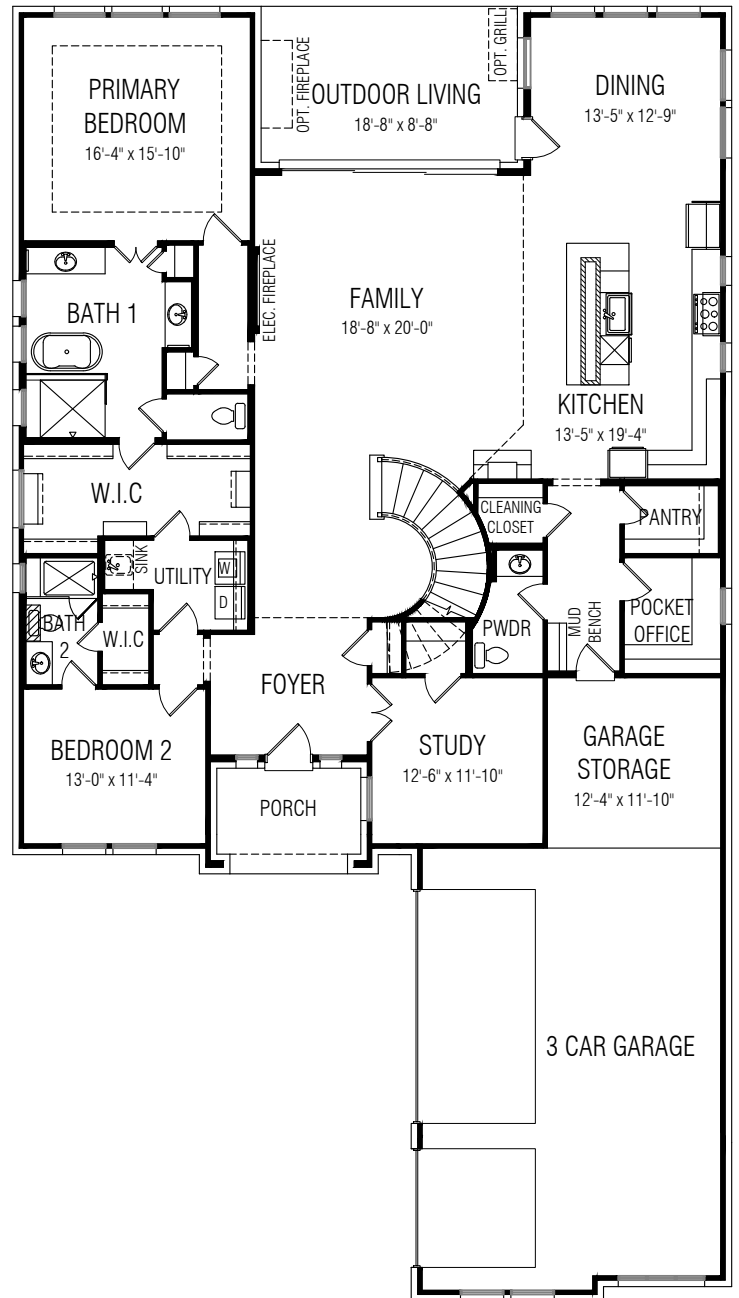

# THE GROVE 65s

**LAKWOOD**

plan 4014 approx. 4,014 sqft

## THIS HOME FEATURES | OPTIONS

- 5 Bedroom
- 4.5 Full Bath
- 192 sf. Outdoor Living
- Study
- Entertainment room
- Media room
- Pocket Office
- Sliding Glass Door
- Indoor Elec. Fireplace

- Bedroom 6
- Indoor Gas Fireplace
- Outdoor Gas Fireplace
- Sliding Glass Door #2
- Flex Room
- Pocket Office #2
- Prep Kitchen
- Wine Room
- Mud Room

REVISED - 07-11-2025. Square footage and room dimensions are approximate and may vary per elevation. Window placement, roof line and porches may also vary by elevation. Plans, features, prices and availability are subject to change without notice.