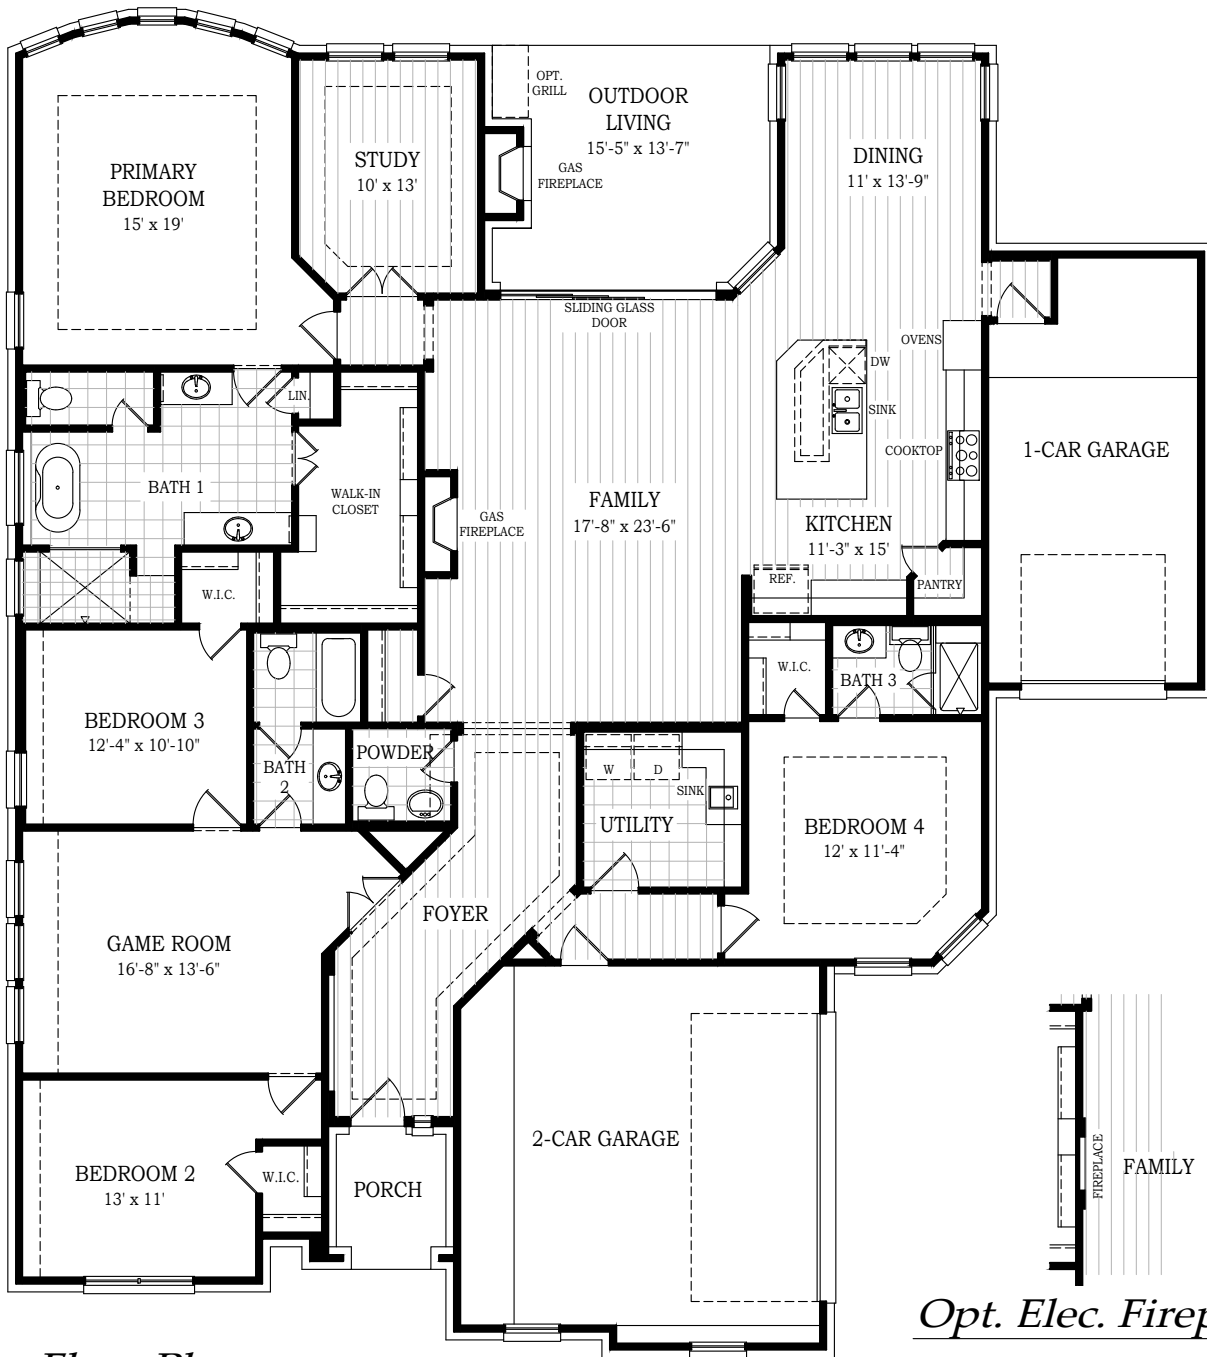

Setting a Higher Standard

Plan 3008

Sophia II

3,008 sq. ft. - Living

207 sq. ft. - Outdoor Living

*Opt. Elec. Fireplace*

Floor Plan  
Elevation A

Square footage and room dimensions are approximate and may vary per elevation. Window placement, roof line and porches may also vary by elevation. Plans, features, prices and availability are subject to change without notice.