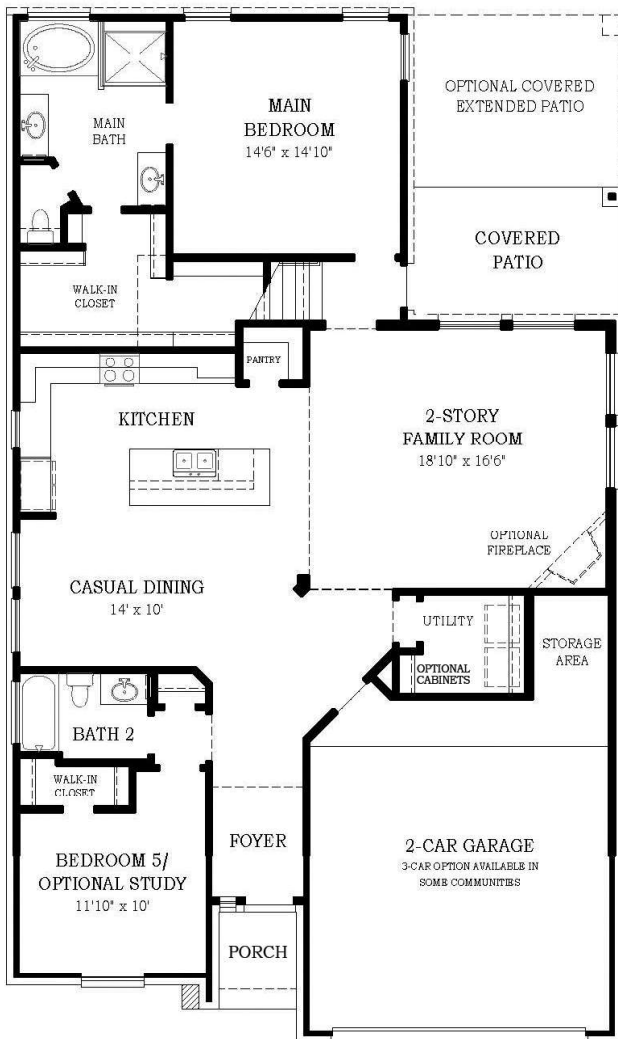

## MEDINA

plan 3780 - approx. 2,746 sqft

### THIS HOME FEATURES | OPTIONS

- 5 Bedrooms
- 3 Baths
- Game Room
- Covered Patio
- 2-Car Attached Garage

- Fireplace
- Media Room at Bedroom 2
- Study at Bedroom 5
- Cabinets at Utility Room
- Covered Extended Patio

**FIRST FLOOR**

**OPTIONAL MEDIA ROOM AT BEDROOM 2**

**OPTIONAL STUDY AT BEDROOM 5**

**SECOND FLOOR**