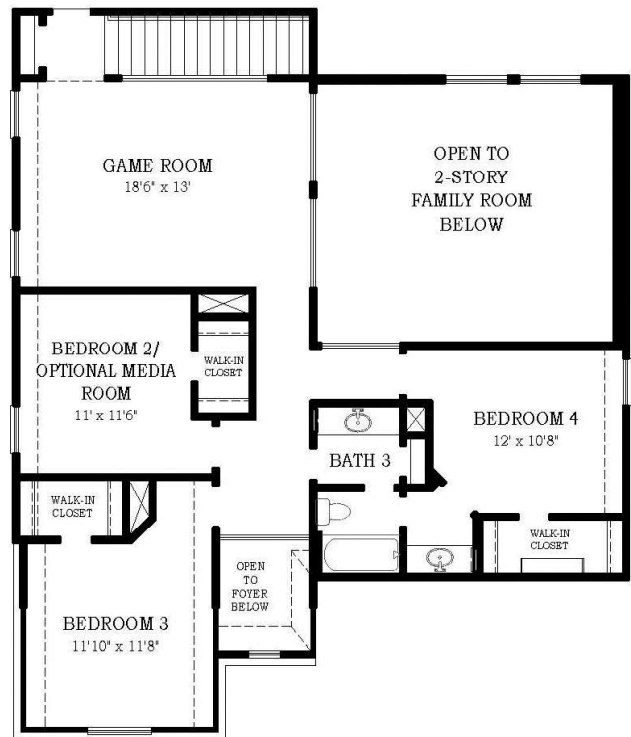

## MEDINA

plan 3780 - approx. 2,746 sqft

### THIS HOME FEATURES | OPTIONS

- 5 Bedrooms
- 3 Baths
- Game Room
- Covered Patio
- 2-Car Attached Garage

- Fireplace
- Media Room at Bedroom 2
- Study at Bedroom 5
- Cabinets at Utility Room
- Covered Extended Patio

**FIRST FLOOR**

**OPTIONAL MEDIA ROOM AT BEDROOM 2**

**OPTIONAL STUDY AT BEDROOM 5**

**SECOND FLOOR**