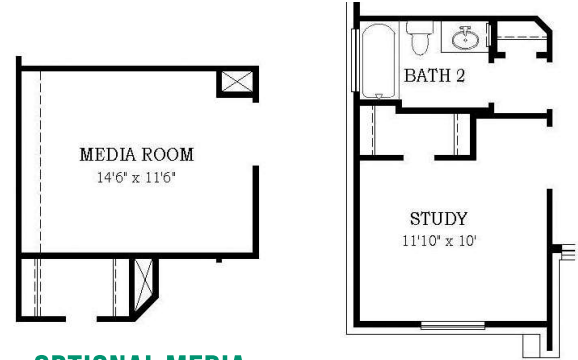

## MEDINA

plan 3780 - approx. 2,746 sqft

### THIS HOME FEATURES | OPTIONS

- 5 Bedrooms
- 3 Baths
- Game Room
- Covered Patio
- 2-Car Attached Garage

- Fireplace
- Media Room at Bedroom 2
- Study at Bedroom 5
- Cabinets at Utility Room
- Covered Extended Patio

**FIRST FLOOR**

**OPTIONAL MEDIA ROOM AT BEDROOM 2**

**OPTIONAL STUDY AT BEDROOM 5**

**SECOND FLOOR**