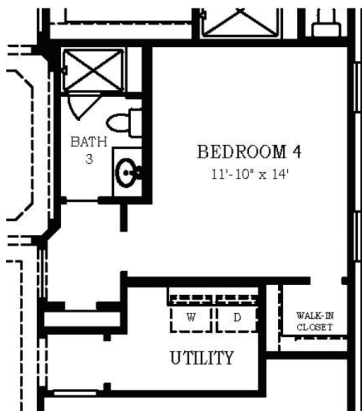

THIS HOME FEATURES | OPTIONS

- 3 Bedrooms
- 2.5 Baths
- Game Room
- Covered Patio
- 2-Car Attached Garage
- Fireplace
- Study at Dining Room
- 4th Bedroom and Bath 3 at Game Room
- Game Room

OPTIONAL STUDY

OPTIONAL BEDROOM 4 & BATH 3

FLOOR PLAN