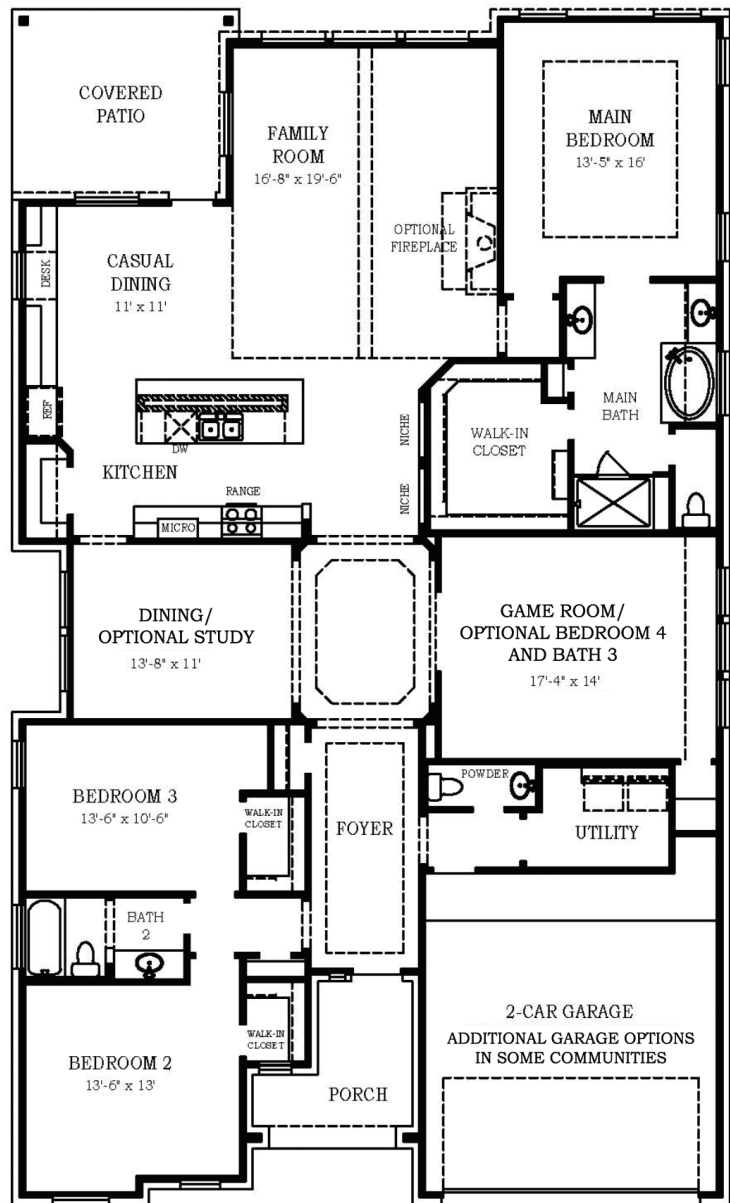

THIS HOME FEATURES | OPTIONS

- 3 Bedrooms
- 2.5 Baths
- Game Room
- Covered Patio
- 2-Car Attached Garage
- Fireplace
- Study at Dining Room
- 4th Bedroom and Bath 3 at Game Room
- Game Room

OPTIONAL STUDY

OPTIONAL BEDROOM 4 & BATH 3

FLOOR PLAN