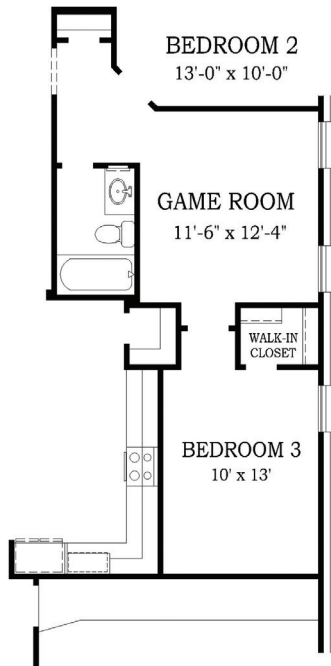

THIS HOME FEATURES | OPTIONS

- 4 Bedrooms
- 3 Baths
- Covered Patio
- 2-Car Attached Garage

- Large Shower at Main Bathroom
- Game Room in place of Garage Storage

MAIN BATH OPTIONAL LARGE SHOWER

OPTIONAL GAME ROOM IN PLACE OF GARAGE STORAGE