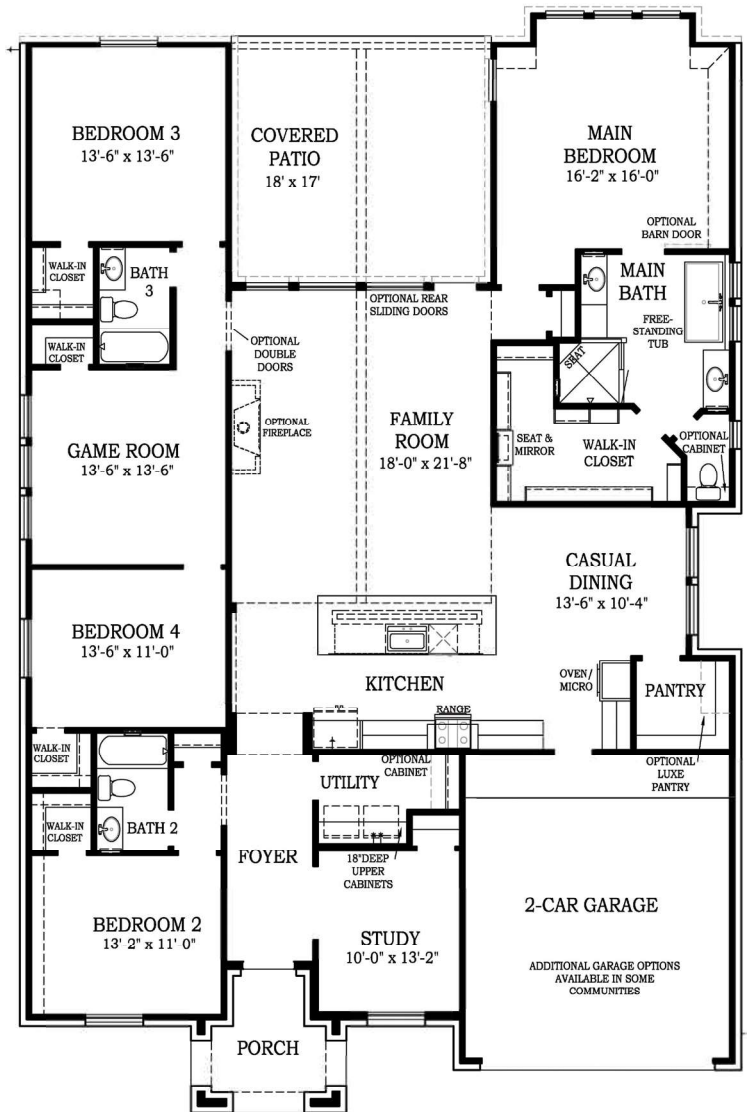

THIS HOME FEATURES | OPTIONS

- 4 Bedrooms
- 3.5 Baths
- Study
- Game Room
- Covered Patio
- 2-Car Attached Garage

- Fireplace
- Rear Sliding Doors
- Double Doors at Family Room
- Cabinets in Utility Room
- Luxe Pantry
- Barn Door at Main Bath
- Cabinet in Main Bath
- Bedroom 5 at Game Room
- Flex Room at Game Room

OPTIONAL FLEX ROOM AT GAME ROOM

OPTIONAL BEDROOM 5 AT GAME ROOM

FLOOR PLAN