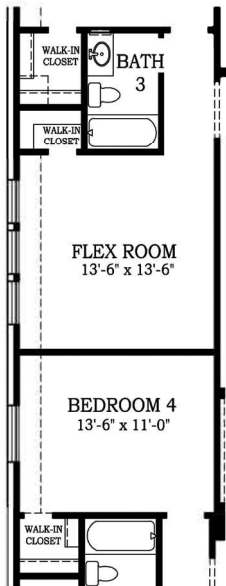

THIS HOME FEATURES | OPTIONS

- 4 Bedrooms
- 3.5 Baths
- Study
- Game Room
- Covered Patio
- 2-Car Attached Garage

- Fireplace
- Rear Sliding Doors
- Double Doors at Family Room
- Cabinets in Utility Room
- Luxe Pantry
- Barn Door at Main Bath
- Cabinet in Main Bath
- Bedroom 5 at Game Room
- Flex Room at Game Room

OPTIONAL FLEX ROOM AT GAME ROOM

OPTIONAL BEDROOM 5 AT GAME ROOM

FLOOR PLAN