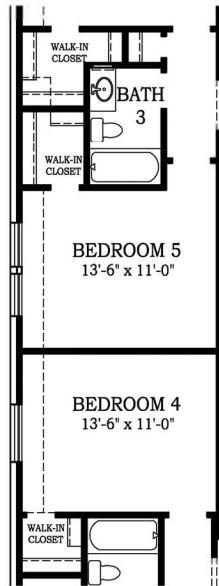

THIS HOME FEATURES | OPTIONS

- 4 Bedrooms
- 3.5 Baths
- Study
- Game Room
- Covered Patio
- 2-Car Attached Garage

- Fireplace
- Rear Sliding Doors
- Double Doors at Family Room
- Cabinets in Utility Room
- Luxe Pantry
- Barn Door at Main Bath
- Cabinet in Main Bath
- Bedroom 5 at Game Room
- Flex Room at Game Room

OPTIONAL FLEX ROOM AT GAME ROOM

OPTIONAL BEDROOM 5 AT GAME ROOM

FLOOR PLAN