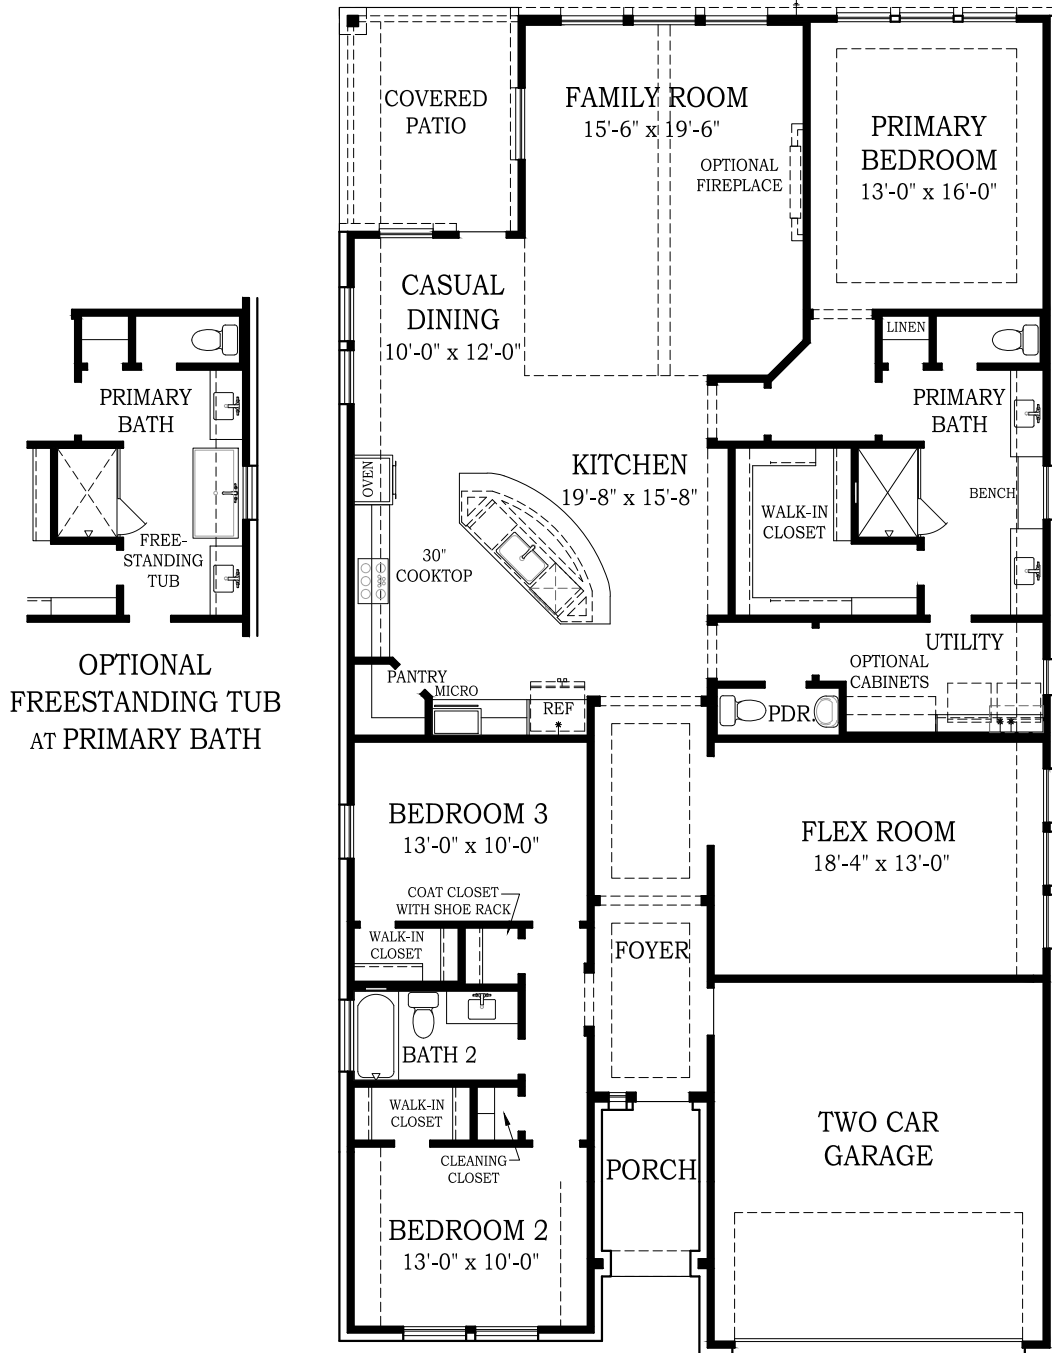

MARIAH

CHESMAR.com

Plan 235840 | 2358 Square Footage | 3 Bedrooms | 2- 1/2 Baths | 2-Car Garage

OPTIONAL
FREESTANDING TUB
AT PRIMARY BATH

ADDITIONAL APPLIANCE
OPTIONS AVAILABLE PER
COMMUNITY

MARIAH

CHESMAR.com

Plan 235840 | 2358 Square Footage | 3 Bedrooms | 2- 1/2 Baths | 2-Car Garage

Elevation A

Elevation A
STONE OPTION

Elevation A
FULL BRICK OPTION

MARIAH

CHESMAR.com

Plan 235840 | 2358 Square Footage | 3 Bedrooms | 2- 1/2 Baths | 2-Car Garage