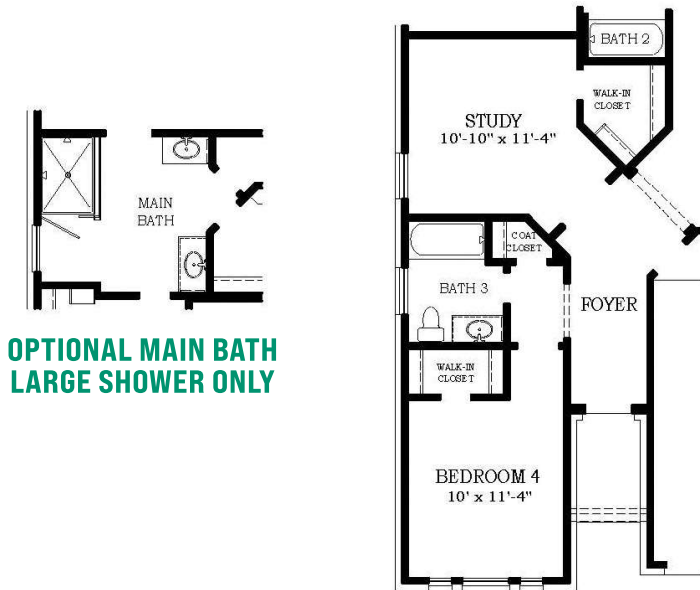

THIS HOME FEATURES | OPTIONS

- 4 Bedrooms
- 3 Baths
- Covered Patio
- 2-Car Attached Garage

- Fireplace
- Extended Patio
- Main Bath Large Shower Only
- Study at Bedroom 3

**OPTIONAL MAIN BATH
LARGE SHOWER ONLY**

**OPTIONAL STUDY
AT BEDROOM 3**

FLOOR PLAN