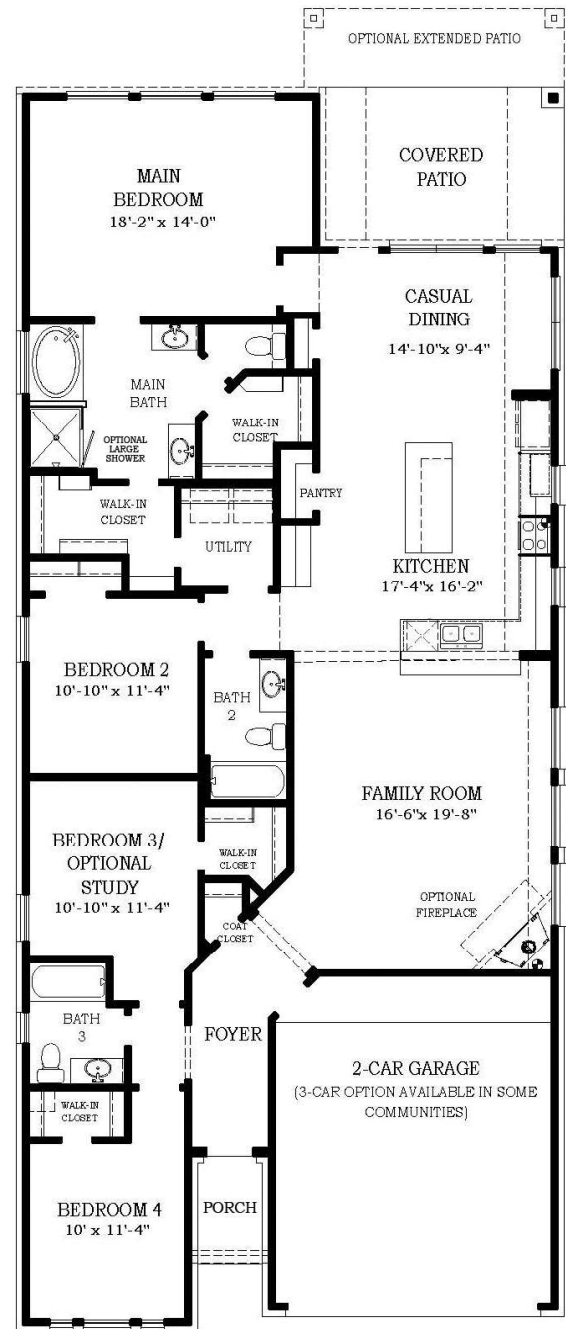

THIS HOME FEATURES | OPTIONS

- 4 Bedrooms
- 3 Baths
- Covered Patio
- 2-Car Attached Garage

- Fireplace
- Extended Patio
- Main Bath Large Shower Only
- Study at Bedroom 3

**OPTIONAL MAIN BATH
LARGE SHOWER ONLY**

**OPTIONAL STUDY
AT BEDROOM 3**

FLOOR PLAN