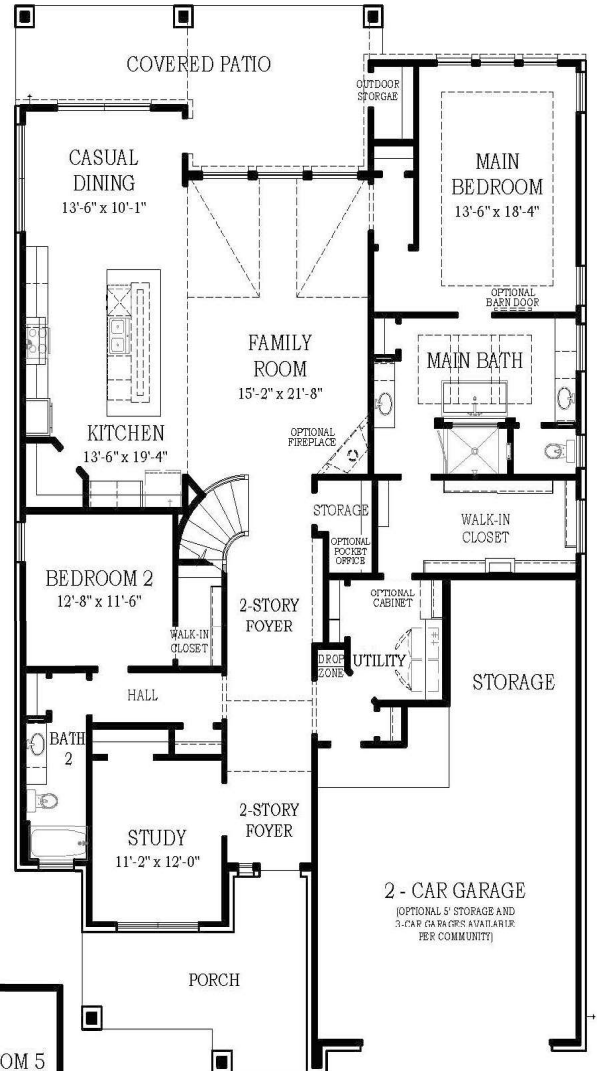

THIS HOME FEATURES | OPTIONS

- 5 Bedrooms
- 4 Baths
- Study
- Game Room
- Media Room
- Covered Patio
- 2-Car Attached Garage

- Pocket Office at Foyer
- Fireplace
- Barn Door at Main Bedroom
- Cabinet at Utility

FIRST FLOOR

OPTIONAL POCKET OFFICE AT FOYER

SECOND FLOOR