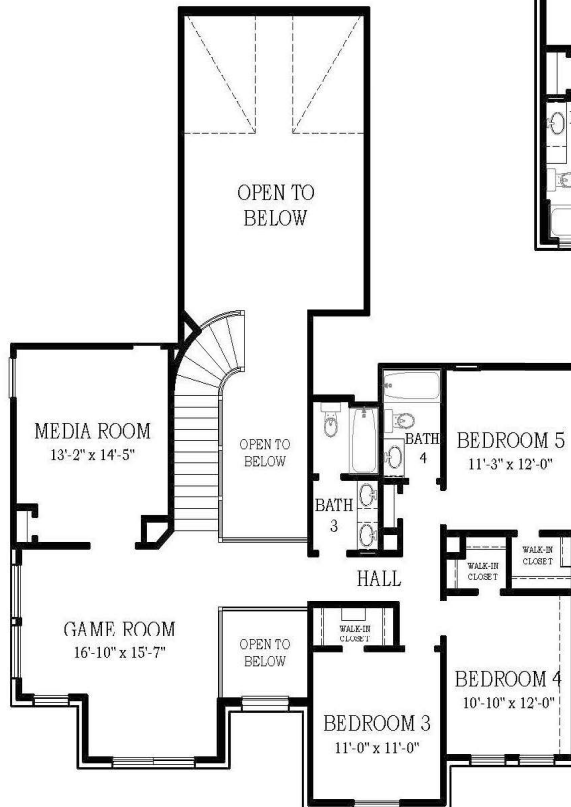

THIS HOME FEATURES | OPTIONS

- 5 Bedrooms
- 4 Baths
- Study
- Game Room
- Media Room
- Covered Patio
- 2-Car Attached Garage

- Pocket Office at Foyer
- Fireplace
- Barn Door at Main Bedroom
- Cabinet at Utility

FIRST FLOOR

OPTIONAL POCKET OFFICE AT FOYER

SECOND FLOOR