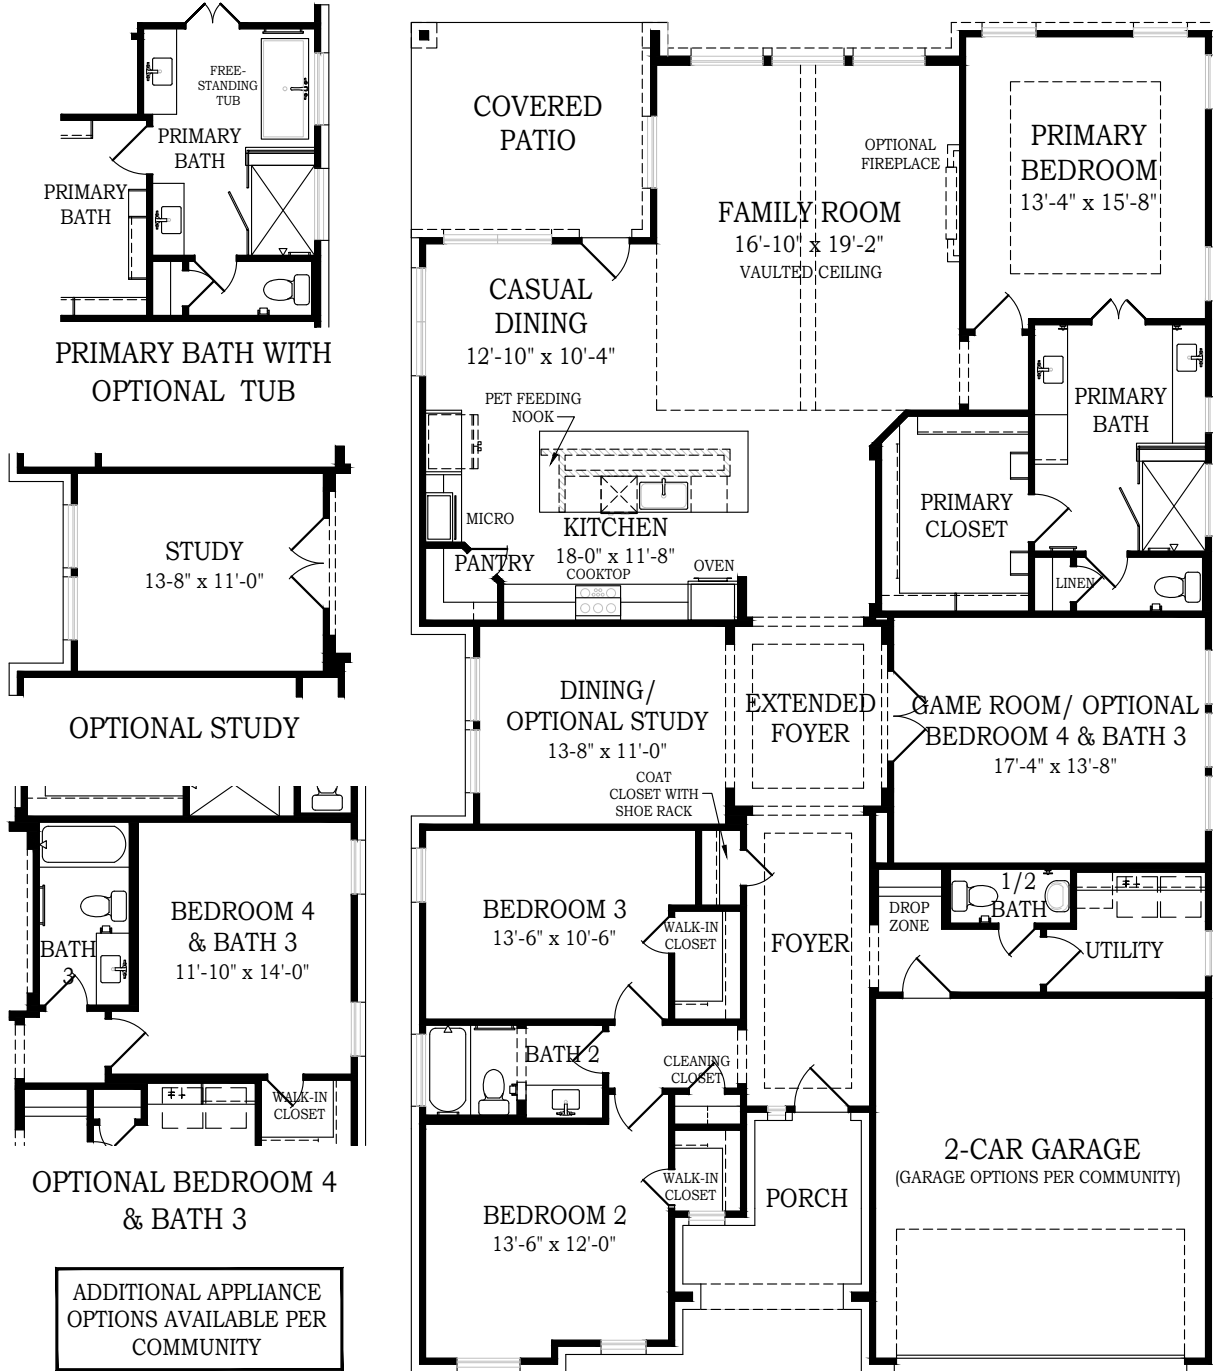

MARBELLA

CHESMAR.com

Plan 261445 | 2614 Square Footage | 4 Bedrooms | 3 Baths | 2-Car Garage

FLOOR PLAN

Square footage and room dimensions are approximate and may vary per elevation. Window placement, roof line and porches may also vary by elevation. Plans, features, prices and availability are subject to change without notice. 3/20/25 (CT)

MARBELLA

CHESMAR.com

Plan 261445 | 2614 Square Footage | 4 Bedrooms | 3 Baths | 2-Car Garage

FRONT ELEVATION 'A2'

FRONT ELEVATION 'B2'

FRONT ELEVATION 'B2'
STONE OPTION

MARBELLA

CHESMAR.com

Plan 261445 | 2614 Square Footage | 4 Bedrooms | 3 Baths | 2-Car Garage

FRONT ELEVATION 'C2'

FRONT ELEVATION 'C2'
STONE OPTION